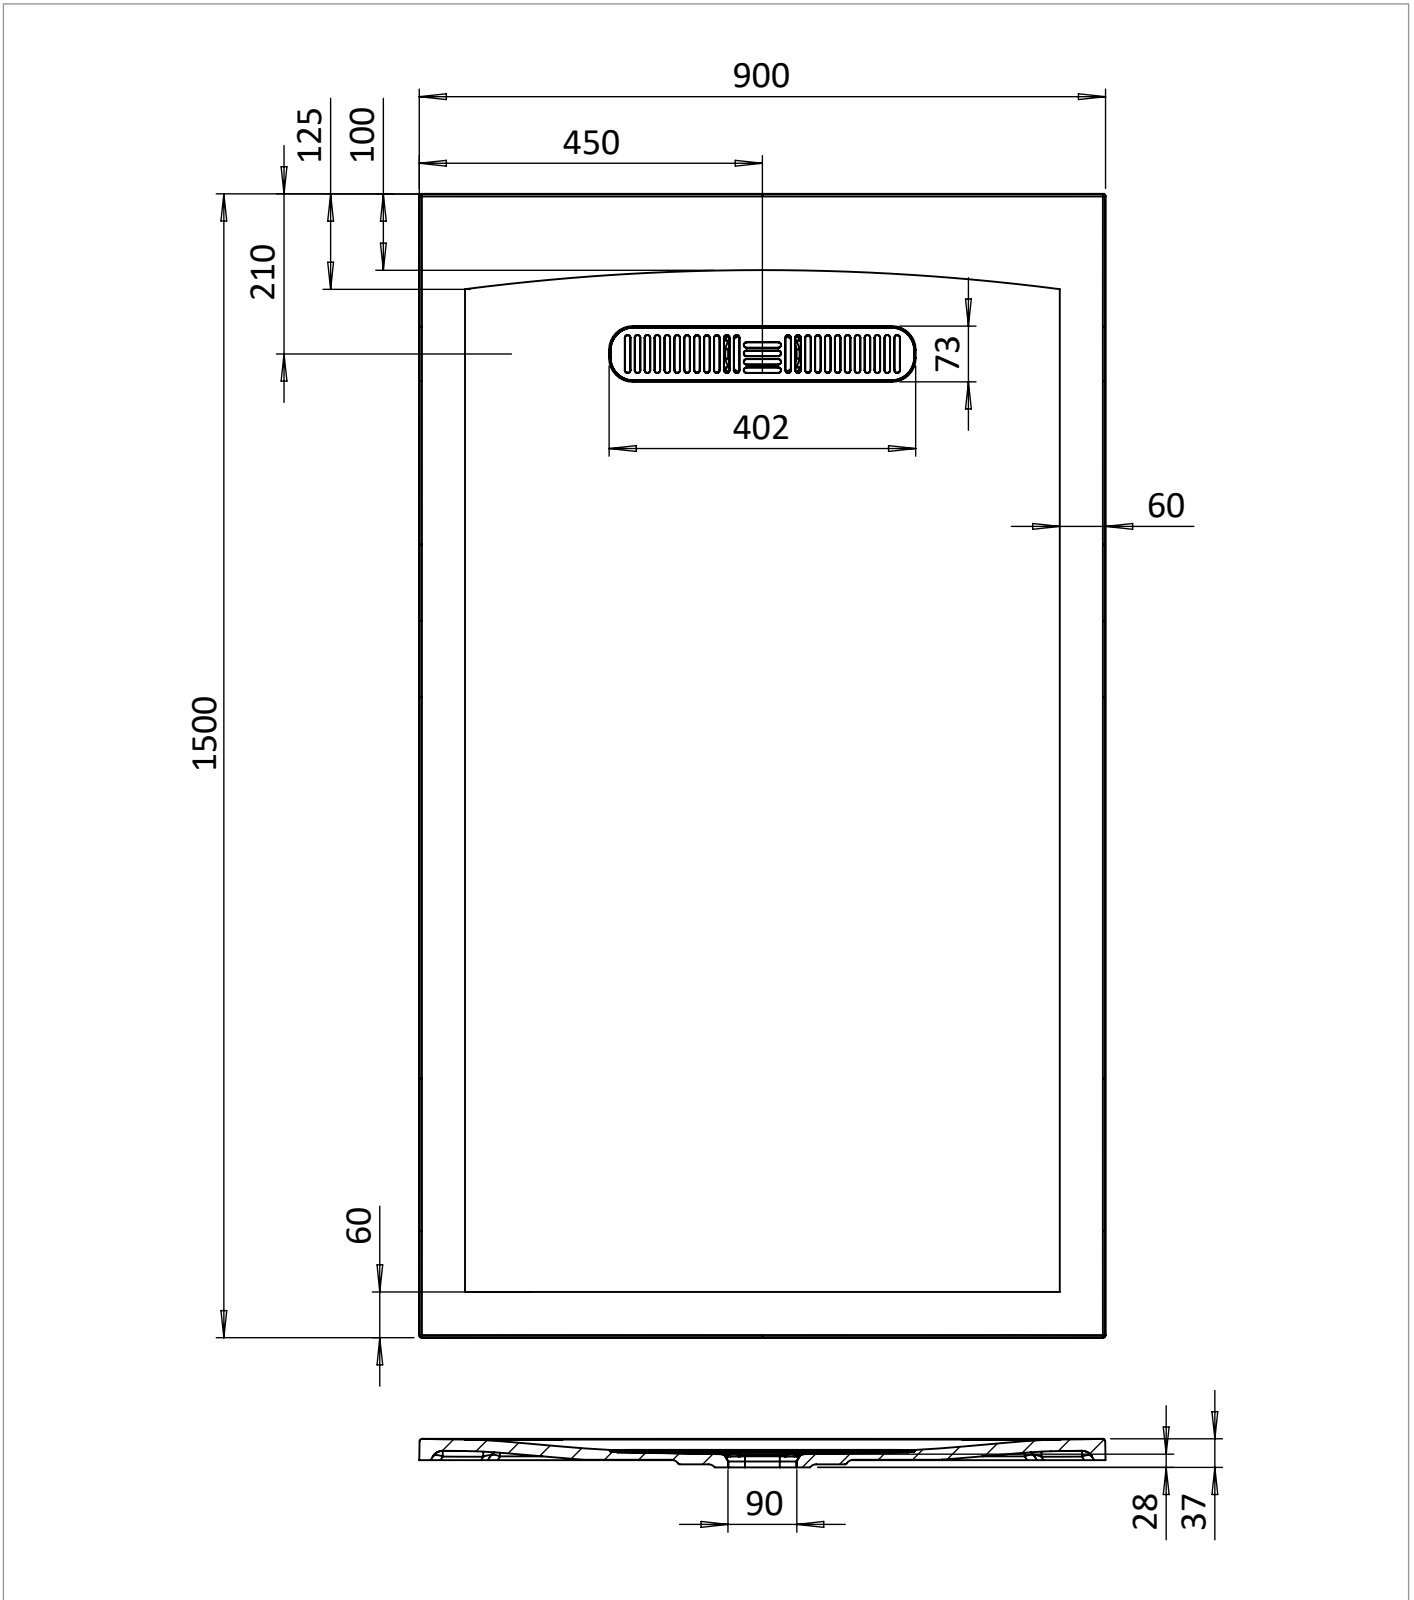

## DESCRIPTION

Vito Rectangle Shower Tray 900 x 1500  
25mm Matt White

## WEBSITE LINK

[Click Here](#)

CATEGORY	Showering
WARRANTY DETAILS	Lifetime
COLOUR	Matt White
FINISH APPLICATION	Gelcoat/Nanocoat
PRIMARY MATERIAL	Dolomite
SECONDARY MATERIAL	Stone Resin
INSTALL TYPE	Floor Mounted
PRODUCT WIDTH MM	900
PRODUCT HEIGHT MM	28
PRODUCT LENGTH MM	1500
PRODUCT NET WEIGHT KG	37.72

STANDARDS	EN 14527:2016+A1:2018
WASTE INCLUDED	No
WASTE WATER FLOW RATE LPM	32
OUTER EDGE DIMENSION - TRAYS (MM)	60
WASTE LOCATION	End drain
ANTI-SLIP CLASS	Class A DIN 51097
WASTE SHAPE	Rectangular
DRYING AREA	No
RISER KIT COMPATIBLE	Yes
RISER KIT INCLUDED	No
TRAY PLANE TOLERANCE (MM)	+3/-3 mm
TRAY WIDTH TOLERANCE MM	+5/0 mm
TRAY LENGTH TOLERANCE MM	+5/0 mm
TRAY HEIGHT TOLERANCE MM	+2/-2 mm
TRAY WASTE HOLE TOLERANCE MM	+1/-1 mm

## TECHNICAL DIMENSIONS

Dimensions in mm unless otherwise specified.

Tolerances (per material type) apply.