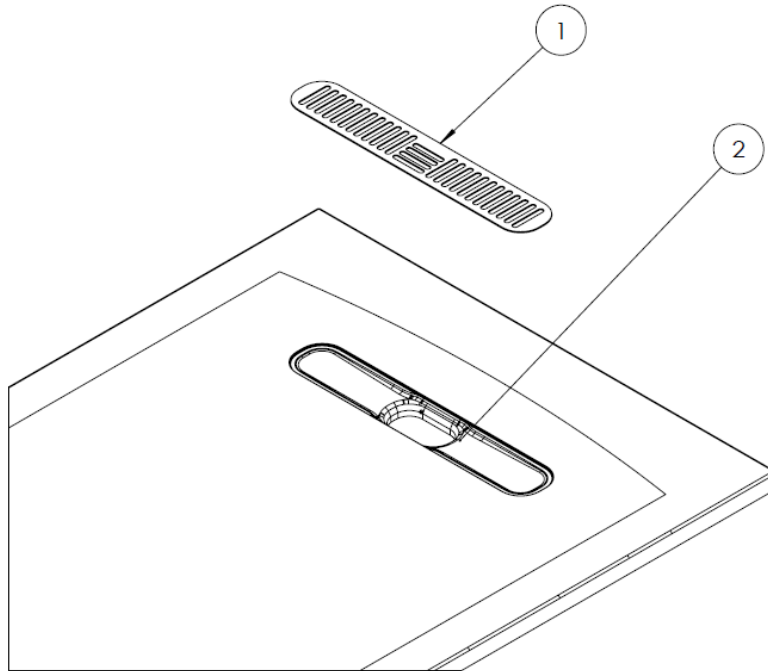

SPARES LIST

Only the parts labelled are available as spares.

NUMBER	PART CODE	DESCRIPTION
1	VITOWASTEW	Vito Shower Waste Cover White
	VITOWASTEMW	Vito Shower Waste Cover Matt White
	VITOWASTEBR	Vito Textured Shower Waste Flange Brown
	VITOWASTELG	Vito Shower Waste Cover Grey
	VITOWASTEMB	Vito Shower Waste Cover Matt Black
	VITOWASTEG	Vito Shower Waste Cover Grey
2	VITOFLANGE	Vito Shower Waste Flange White
	VITOFLANGEBR	Vito Textured Shower Waste Cover Brown
	VITOFLANGELG	Vito Textured Shower Waste Cover Light Grey
	VITOFLANGEMB	Vito Shower Waste Flange Matt Black
	VITOFLANGEG	Vito Shower Waste Flange Grey
	MINERALPOLISH	Cast Mineral Marble Polishing Compound
	MINERALREPAIRKITWG	Cast Mineral Marble Repair Kit White Gloss
	MINERALTOUCHKITWG	Cast Mineral Marble Touch Up Kit White Gloss