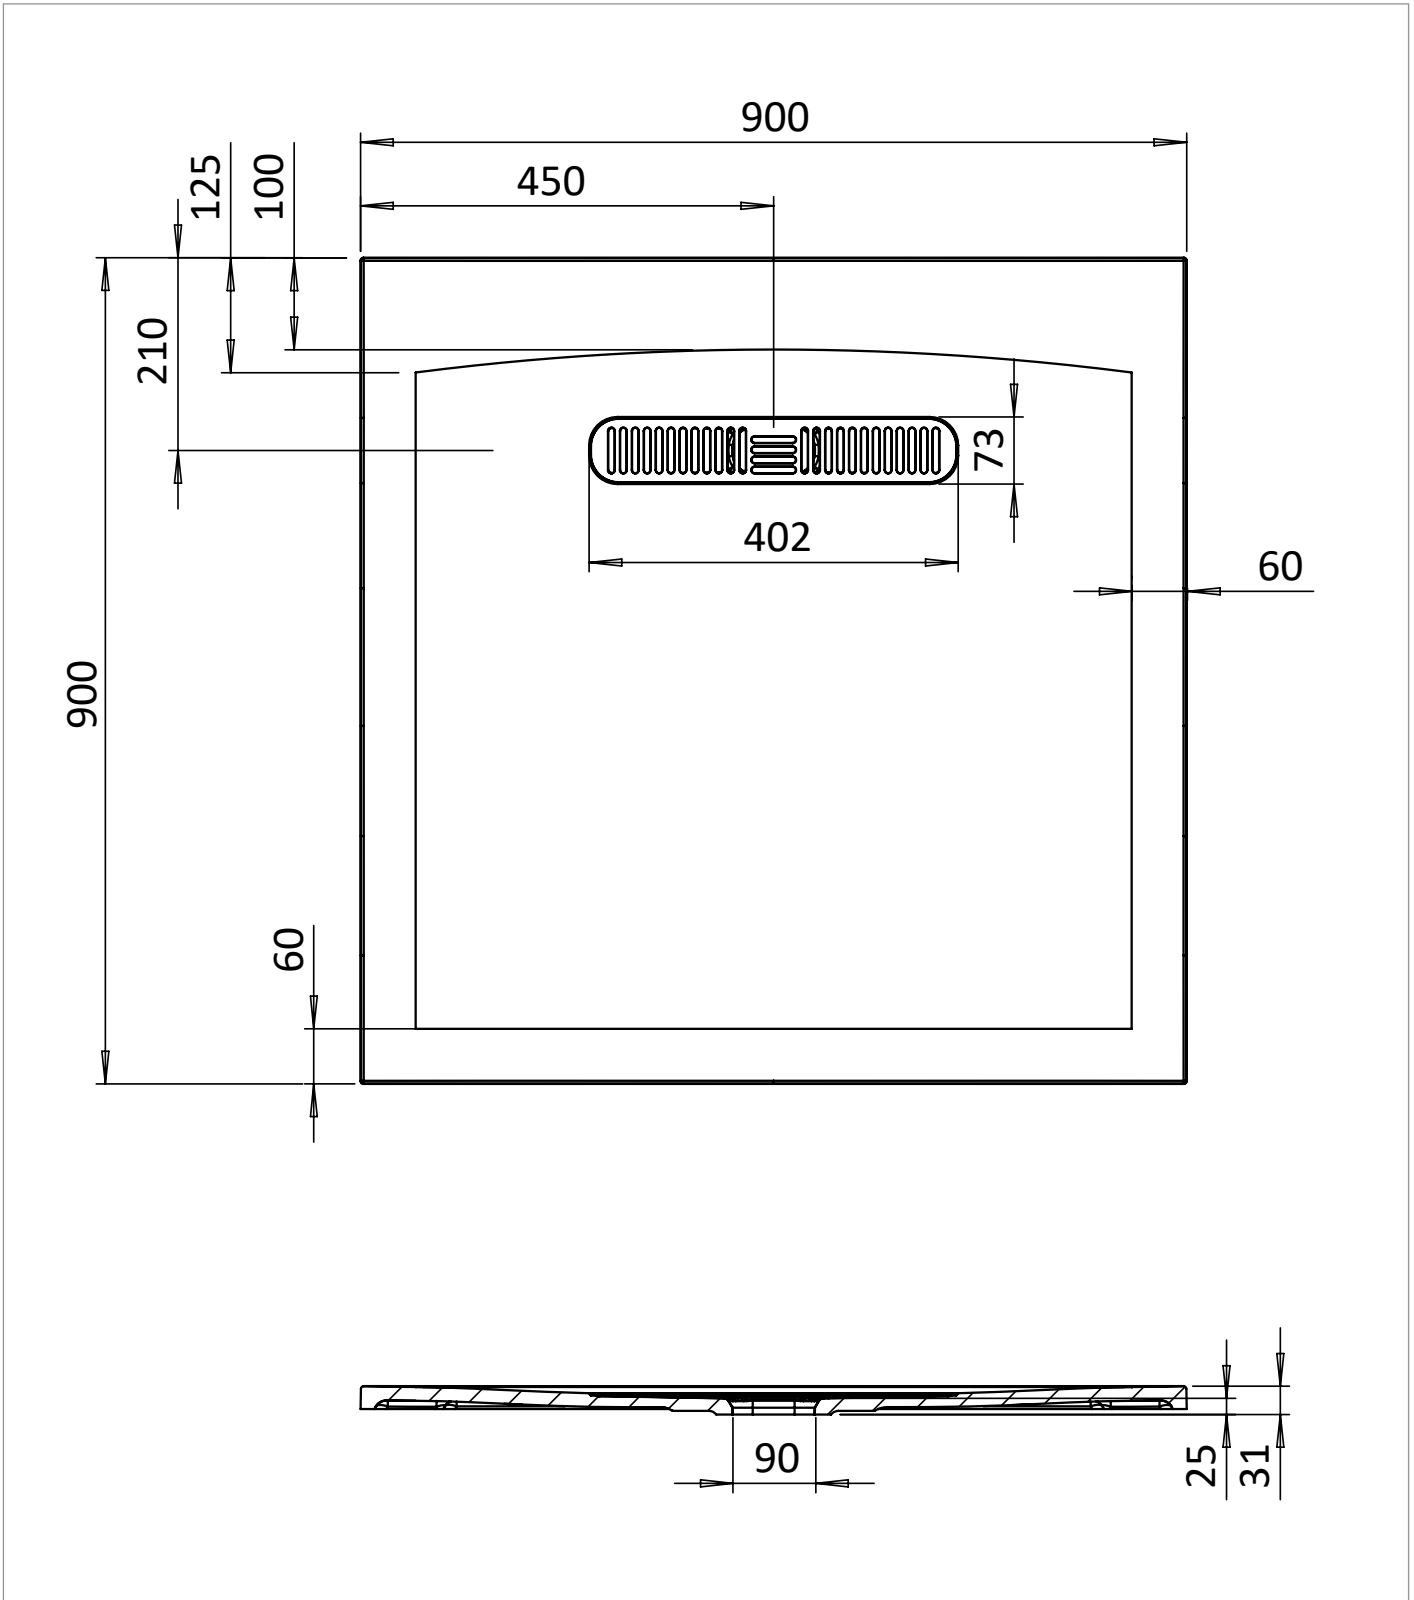

PRODUCT DATA SHEET

PRODUCT CODE

VTS900G

RANGE

25mm Vito

DESCRIPTION

Vito Square Shower Tray 900 25mm
Matt Grey

WEBSITE LINK

[Click Here](#)

CATEGORY	Showering
WARRANTY DETAILS	Lifetime
COLOUR	Matt Grey
FINISH APPLICATION	Gelcoat/Nanocoat
PRIMARY MATERIAL	Engineered Stone
INSTALL TYPE	Floor Mounted
PRODUCT WIDTH MM	900
PRODUCT HEIGHT MM	25
PRODUCT LENGTH MM	900
PRODUCT NET WEIGHT KG	22.81

STANDARDS	EN 14527:2016+A1:2018
WASTE INCLUDED	No
WASTE WATER FLOW RATE LPM	32
OUTER EDGE DIMENSION - TRAYS (MM)	60
WASTE LOCATION	End drain
ANTI-SLIP CLASS	Class A DIN 51097
WASTE SHAPE	Square
DRYING AREA	No
RISER KIT COMPATIBLE	Yes
RISER KIT INCLUDED	No
TRAY PLANE TOLERANCE (MM)	+2/-2 mm
TRAY WIDTH TOLERANCE MM	+5/0 mm
TRAY LENGTH TOLERANCE MM	+5/0 mm
TRAY HEIGHT TOLERANCE MM	+2/-2 mm
TRAY WASTE HOLE TOLERANCE MM	+1/-1 mm

TECHNICAL DIMENSIONS

Dimensions in mm unless otherwise specified.

Tolerances (per material type) apply.

SPARES LIST

Only the parts labelled are available as spares.

NUMBER	PART CODE	DESCRIPTION
1	VITOWASTEW	Vito Shower Waste Cover White
	VITOWASTEMW	Vito Shower Waste Cover Matt White
	VITOWASTEBR	Vito Textured Shower Waste Flange Brown
	VITOWASTELG	Vito Shower Waste Cover Grey
	VITOWASTEMB	Vito Shower Waste Cover Matt Black
	VITOWASTEG	Vito Shower Waste Cover Grey
2	VITOFLANGE	Vito Shower Waste Flange White
	VITOFLANGEBR	Vito Textured Shower Waste Cover Brown
	VITOFLANGELG	Vito Textured Shower Waste Cover Light Grey
	VITOFLANGEMB	Vito Shower Waste Flange Matt Black
	VITOFLANGEG	Vito Shower Waste Flange Grey
	MINERALPOLISH	Cast Mineral Marble Polishing Compound
	MINERALREPAIRKITWG	Cast Mineral Marble Repair Kit White Gloss
	MINERALTOUCHKITWG	Cast Mineral Marble Touch Up Kit White Gloss