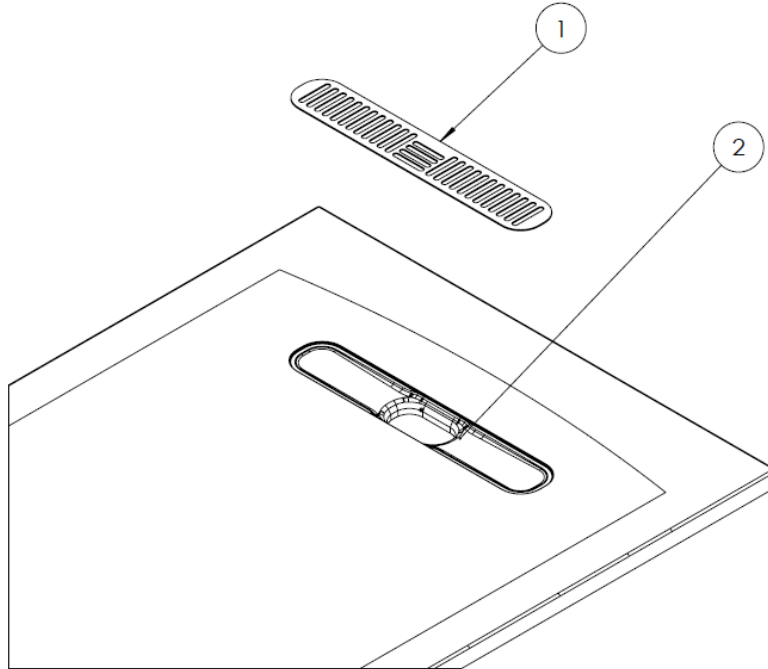

[Click Here](#)

CATEGORY	Showering
WARRANTY DETAILS	Lifetime
COLOUR	Matt Grey
FINISH APPLICATION	Gelcoat/Nanocoat
PRIMARY MATERIAL	Engineered Stone
INSTALL TYPE	Floor Mounted
PRODUCT WIDTH MM	900
PRODUCT HEIGHT MM	25
PRODUCT LENGTH MM	900
PRODUCT NET WEIGHT KG	22.81

STANDARDS	EN 14527:2016+A1:2018
WASTE INCLUDED	No
WASTE WATER FLOW RATE LPM	32
OUTER EDGE DIMENSION - TRAYS (MM)	60
WASTE LOCATION	End drain
ANTI-SLIP CLASS	Class A DIN 51097
WASTE SHAPE	Square
DRYING AREA	No
RISER KIT COMPATIBLE	Yes
RISER KIT INCLUDED	No
TRAY PLANE TOLERANCE (MM)	+2/-2 mm
TRAY WIDTH TOLERANCE MM	+5/0 mm
TRAY LENGTH TOLERANCE MM	+5/0 mm
TRAY HEIGHT TOLERANCE MM	+2/-2 mm
TRAY WASTE HOLE TOLERANCE MM	+1/-1 mm

TECHNICAL DIMENSIONS

Dimensions in mm unless otherwise specified.

Tolerances (per material type) apply.

SPARES LIST

Only the parts labelled are available as spares.

NUMBER	PART CODE	DESCRIPTION
1	VITOWASTEW	Vito Shower Waste Cover White
	VITOWASTEMW	Vito Shower Waste Cover Matt White
	VITOWASTEBR	Vito Textured Shower Waste Flange Brown
	VITOWASTELG	Vito Shower Waste Cover Grey
	VITOWASTEMB	Vito Shower Waste Cover Matt Black
	VITOWASTEG	Vito Shower Waste Cover Grey
2	VITOFLANGE	Vito Shower Waste Flange White
	VITOFLANGEBR	Vito Textured Shower Waste Cover Brown
	VITOFLANGELG	Vito Textured Shower Waste Cover Light Grey
	VITOFLANGEMB	Vito Shower Waste Flange Matt Black
	VITOFLANGEG	Vito Shower Waste Flange Grey
	MINERALPOLISH	Cast Mineral Marble Polishing Compound
	MINERALREPAIRKITWG	Cast Mineral Marble Repair Kit White Gloss
	MINERALTOUCHKITWG	Cast Mineral Marble Touch Up Kit White Gloss