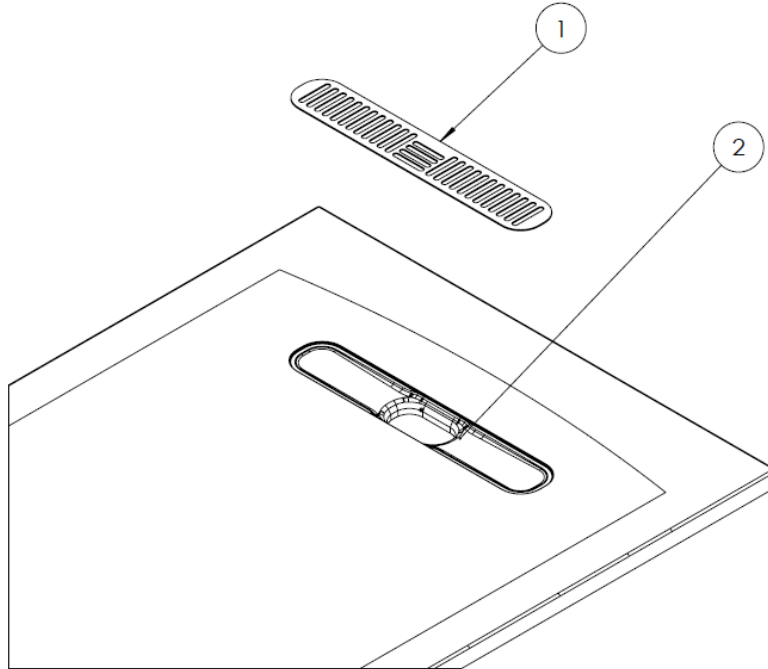

[Click Here](#)

CATEGORY	Showering
WARRANTY DETAILS	Lifetime
COLOUR	Matt Black
FINISH APPLICATION	Gelcoat/Nanocoat
PRIMARY MATERIAL	Engineered Stone
INSTALL TYPE	Floor Mounted
PRODUCT WIDTH MM	900
PRODUCT HEIGHT MM	25
PRODUCT LENGTH MM	900
PRODUCT NET WEIGHT KG	22.81

STANDARDS	EN 14527:2016+A1:2018
WASTE INCLUDED	No
WASTE WATER FLOW RATE LPM	32
OUTER EDGE DIMENSION - TRAYS (MM)	60
WASTE LOCATION	End drain
ANTI-SLIP CLASS	Class A DIN 51097
WASTE SHAPE	Square
DRYING AREA	No
RISER KIT COMPATIBLE	Yes
RISER KIT INCLUDED	No
TRAY PLANE TOLERANCE (MM)	+2/-2 mm
TRAY WIDTH TOLERANCE MM	+5/0 mm
TRAY LENGTH TOLERANCE MM	+5/0 mm
TRAY HEIGHT TOLERANCE MM	+2/-2 mm
TRAY WASTE HOLE TOLERANCE MM	+1/-1 mm

TECHNICAL DIMENSIONS

Dimensions in mm unless otherwise specified.

Tolerances (per material type) apply.

SPARES LIST

Only the parts labelled are available as spares.

NUMBER	PART CODE	DESCRIPTION
1	VITOWASTEW	Vito Shower Waste Cover White
	VITOWASTEMW	Vito Shower Waste Cover Matt White
	VITOWASTEBR	Vito Textured Shower Waste Flange Brown
	VITOWASTELG	Vito Shower Waste Cover Grey
	VITOWASTEMB	Vito Shower Waste Cover Matt Black
	VITOWASTEG	Vito Shower Waste Cover Grey
2	VITOFLANGE	Vito Shower Waste Flange White
	VITOFLANGEBR	Vito Textured Shower Waste Cover Brown
	VITOFLANGELG	Vito Textured Shower Waste Cover Light Grey
	VITOFLANGEMB	Vito Shower Waste Flange Matt Black
	VITOFLANGEG	Vito Shower Waste Flange Grey
	MINERALPOLISH	Cast Mineral Marble Polishing Compound
	MINERALREPAIRKITWG	Cast Mineral Marble Repair Kit White Gloss
	MINERALTOUCHKITWG	Cast Mineral Marble Touch Up Kit White Gloss