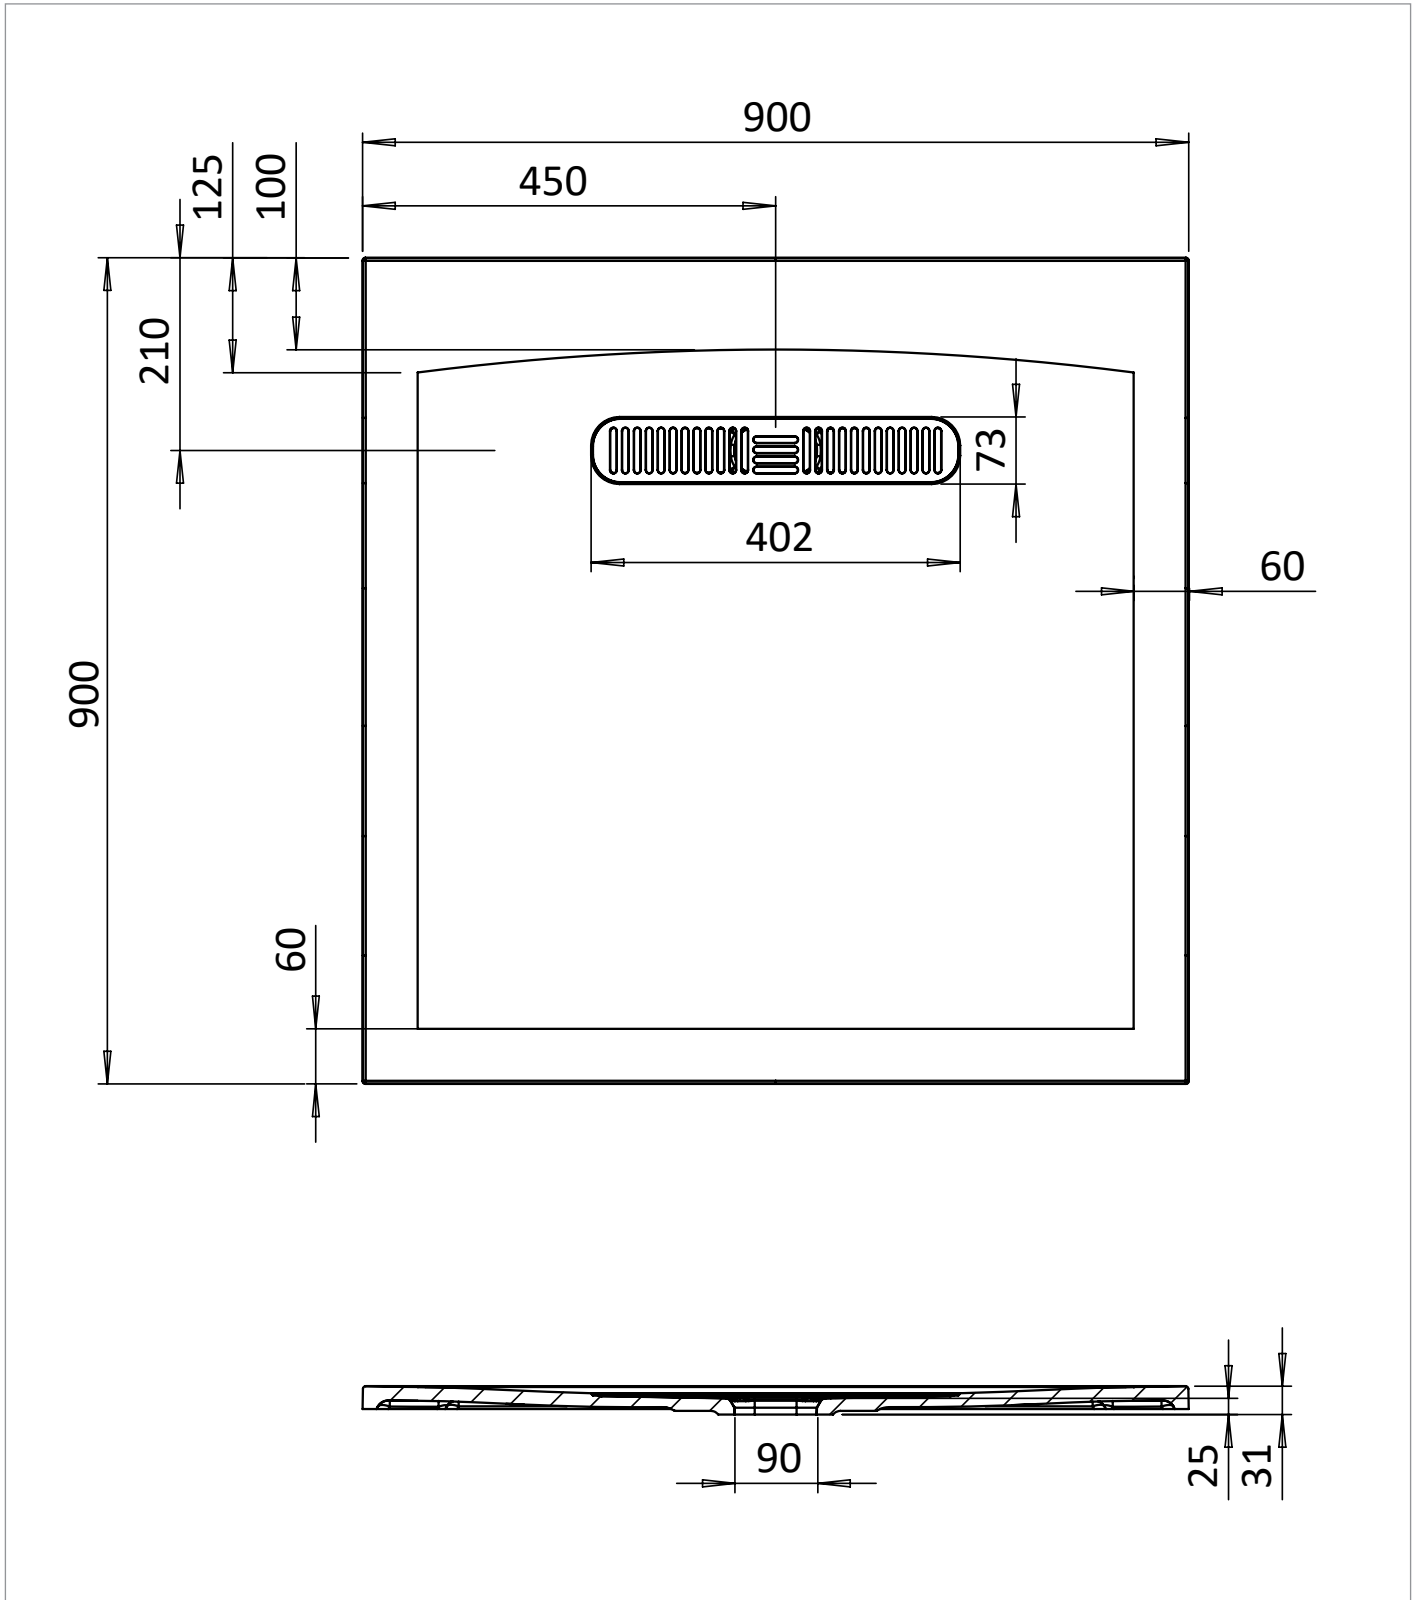

PRODUCT DATA SHEET

PRODUCT CODE

VTS900MB

RANGE

25mm Vito

DESCRIPTION

Vito Square Shower Tray 900 25mm
Matt Black

WEBSITE LINK

[Click Here](#)

CATEGORY	Showering
WARRANTY DETAILS	Lifetime
COLOUR	Matt Black
FINISH APPLICATION	Gelcoat/Nanocoat
PRIMARY MATERIAL	Engineered Stone
INSTALL TYPE	Floor Mounted
PRODUCT WIDTH MM	900
PRODUCT HEIGHT MM	25
PRODUCT LENGTH MM	900
PRODUCT NET WEIGHT KG	22.81

STANDARDS	EN 14527:2016+A1:2018
WASTE INCLUDED	No
WASTE WATER FLOW RATE LPM	32
OUTER EDGE DIMENSION - TRAYS (MM)	60
WASTE LOCATION	End drain
ANTI-SLIP CLASS	Class A DIN 51097
WASTE SHAPE	Square
DRYING AREA	No
RISER KIT COMPATIBLE	Yes
RISER KIT INCLUDED	No
TRAY PLANE TOLERANCE (MM)	+2/-2 mm
TRAY WIDTH TOLERANCE MM	+5/0 mm
TRAY LENGTH TOLERANCE MM	+5/0 mm
TRAY HEIGHT TOLERANCE MM	+2/-2 mm
TRAY WASTE HOLE TOLERANCE MM	+1/-1 mm

TECHNICAL DIMENSIONS

Dimensions in mm unless otherwise specified.

Tolerances (per material type) apply.

SPARES LIST

Only the parts labelled are available as spares.

NUMBER	PART CODE	DESCRIPTION
1	VITOWASTEW	Vito Shower Waste Cover White
	VITOWASTEMW	Vito Shower Waste Cover Matt White
	VITOWASTEBR	Vito Textured Shower Waste Flange Brown
	VITOWASTELG	Vito Shower Waste Cover Grey
	VITOWASTEMB	Vito Shower Waste Cover Matt Black
	VITOWASTEG	Vito Shower Waste Cover Grey
2	VITOFLANGE	Vito Shower Waste Flange White
	VITOFLANGEBR	Vito Textured Shower Waste Cover Brown
	VITOFLANGELG	Vito Textured Shower Waste Cover Light Grey
	VITOFLANGEMB	Vito Shower Waste Flange Matt Black
	VITOFLANGEG	Vito Shower Waste Flange Grey
	MINERALPOLISH	Cast Mineral Marble Polishing Compound
	MINERALREPAIRKITWG	Cast Mineral Marble Repair Kit White Gloss
	MINERALTOUCHKITWG	Cast Mineral Marble Touch Up Kit White Gloss