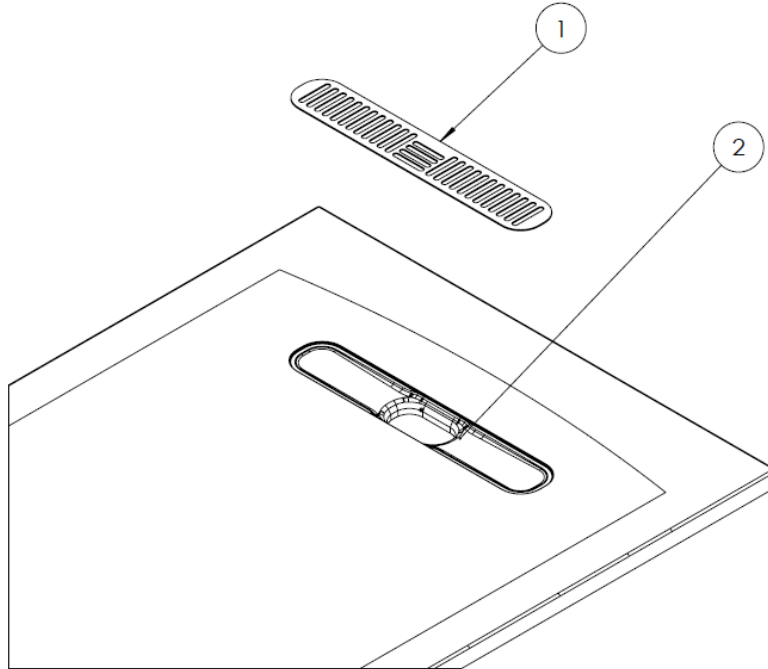

[Click Here](#)

CATEGORY	Showering
WARRANTY DETAILS	Lifetime
COLOUR	Matt White
FINISH APPLICATION	Gelcoat/Nanocoat
PRIMARY MATERIAL	Engineered Stone
INSTALL TYPE	Floor Mounted
PRODUCT WIDTH MM	900
PRODUCT HEIGHT MM	25
PRODUCT LENGTH MM	900
PRODUCT NET WEIGHT KG	22.81

STANDARDS	EN 14527:2016+A1:2018
WASTE INCLUDED	No
WASTE WATER FLOW RATE LPM	32
OUTER EDGE DIMENSION - TRAYS (MM)	60
WASTE LOCATION	End drain
ANTI-SLIP CLASS	Class A DIN 51097
WASTE SHAPE	Square
DRYING AREA	No
RISER KIT COMPATIBLE	Yes
RISER KIT INCLUDED	No
TRAY PLANE TOLERANCE (MM)	+2/-2 mm
TRAY WIDTH TOLERANCE MM	+5/0 mm
TRAY LENGTH TOLERANCE MM	+5/0 mm
TRAY HEIGHT TOLERANCE MM	+2/-2 mm
TRAY WASTE HOLE TOLERANCE MM	+1/-1 mm

TECHNICAL DIMENSIONS

Dimensions in mm unless otherwise specified.

Tolerances (per material type) apply.

SPARES LIST

Only the parts labelled are available as spares.

NUMBER	PART CODE	DESCRIPTION
1	VITOWASTEW	Vito Shower Waste Cover White
	VITOWASTEMW	Vito Shower Waste Cover Matt White
	VITOWASTEBR	Vito Textured Shower Waste Flange Brown
	VITOWASTELG	Vito Shower Waste Cover Grey
	VITOWASTEMB	Vito Shower Waste Cover Matt Black
	VITOWASTEG	Vito Shower Waste Cover Grey
2	VITOFLANGE	Vito Shower Waste Flange White
	VITOFLANGEBR	Vito Textured Shower Waste Cover Brown
	VITOFLANGELG	Vito Textured Shower Waste Cover Light Grey
	VITOFLANGEMB	Vito Shower Waste Flange Matt Black
	VITOFLANGEG	Vito Shower Waste Flange Grey
	MINERALPOLISH	Cast Mineral Marble Polishing Compound
	MINERALREPAIRKITWG	Cast Mineral Marble Repair Kit White Gloss
	MINERALTOUCHKITWG	Cast Mineral Marble Touch Up Kit White Gloss