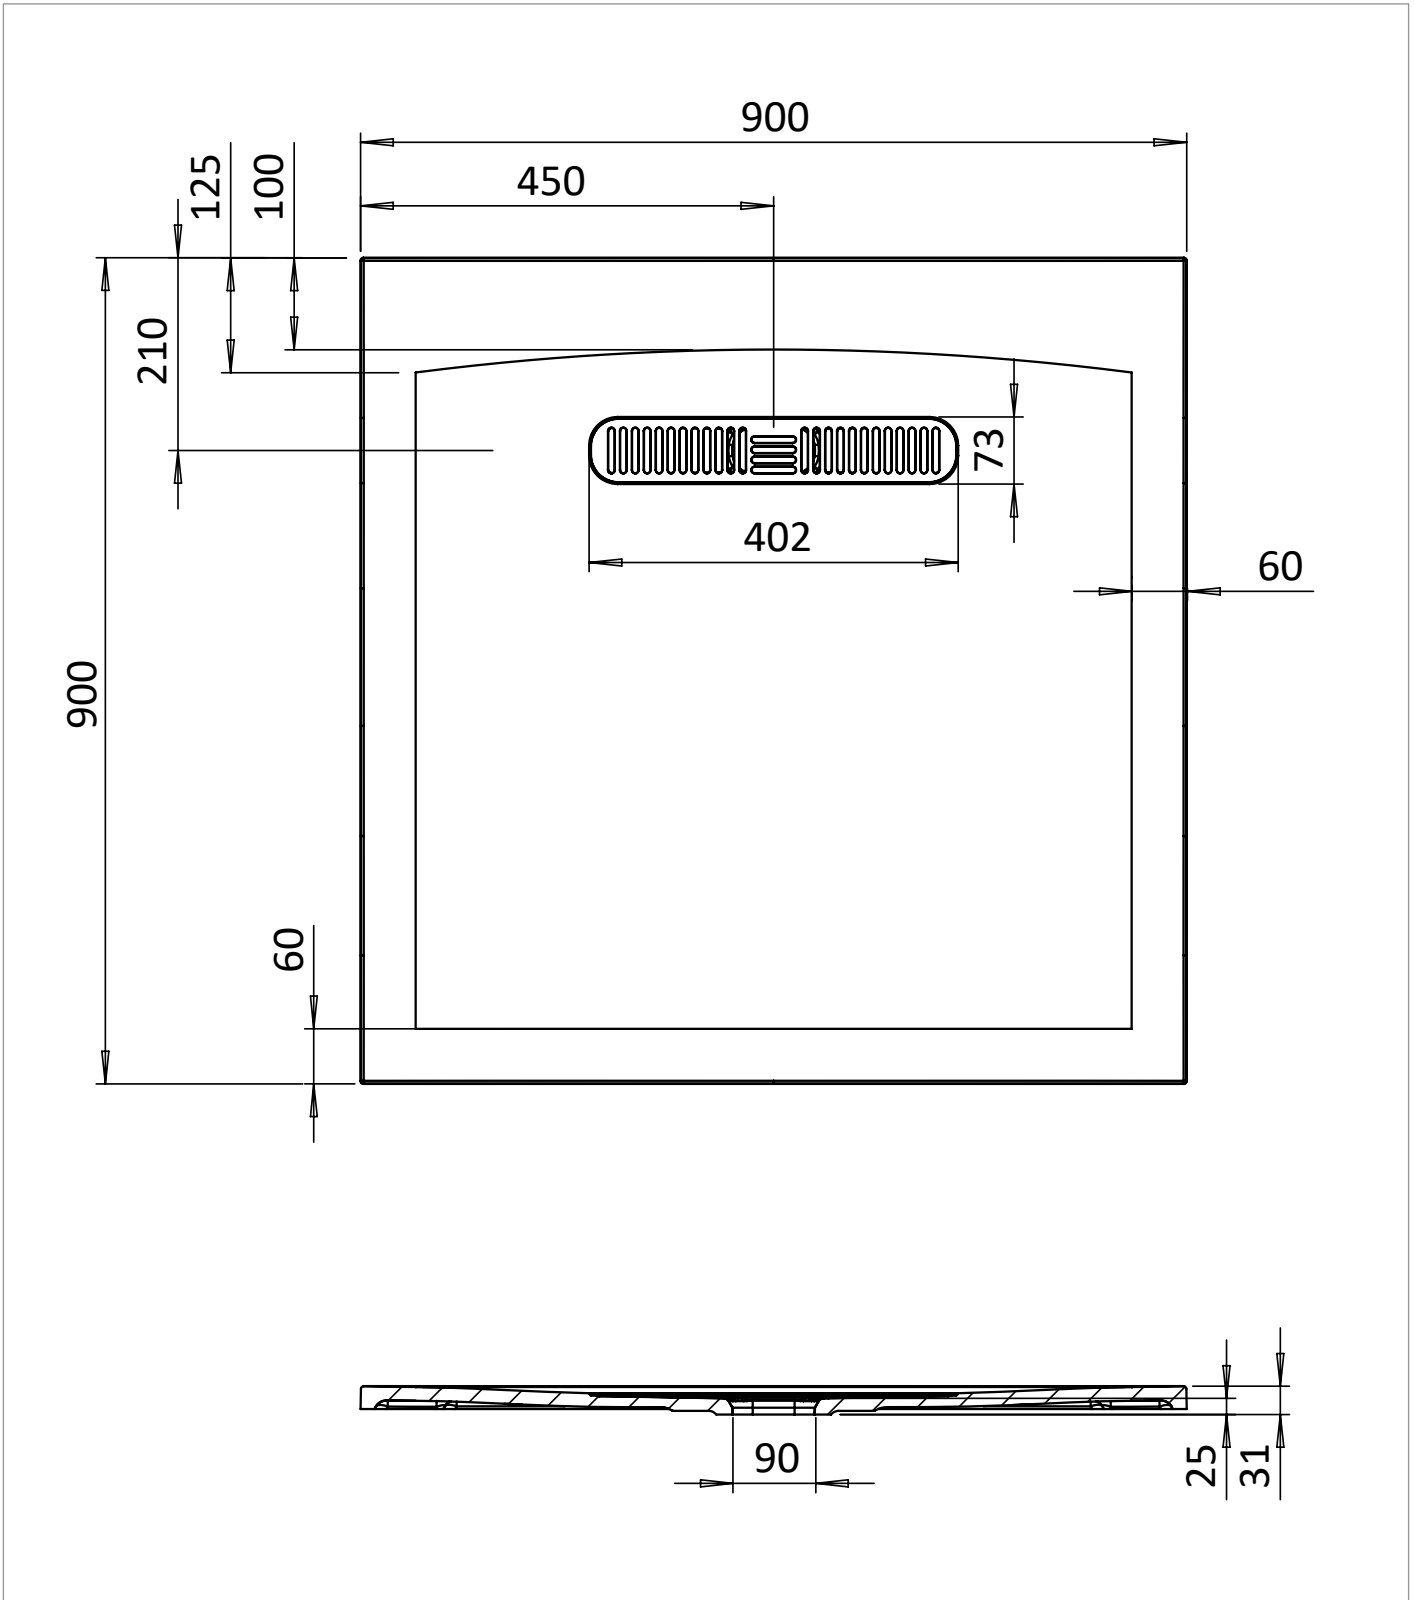

PRODUCT DATA SHEET

PRODUCT CODE

VTS900MW

RANGE

25mm Vito

DESCRIPTION

Vito Square Shower Tray 900 25mm
Matt White

WEBSITE LINK

[Click Here](#)

CATEGORY	Showering
WARRANTY DETAILS	Lifetime
COLOUR	Matt White
FINISH APPLICATION	Gelcoat/Nanocoat
PRIMARY MATERIAL	Engineered Stone
INSTALL TYPE	Floor Mounted
PRODUCT WIDTH MM	900
PRODUCT HEIGHT MM	25
PRODUCT LENGTH MM	900
PRODUCT NET WEIGHT KG	22.81

STANDARDS	EN 14527:2016+A1:2018
WASTE INCLUDED	No
WASTE WATER FLOW RATE LPM	32
OUTER EDGE DIMENSION - TRAYS (MM)	60
WASTE LOCATION	End drain
ANTI-SLIP CLASS	Class A DIN 51097
WASTE SHAPE	Square
DRYING AREA	No
RISER KIT COMPATIBLE	Yes
RISER KIT INCLUDED	No
TRAY PLANE TOLERANCE (MM)	+2/-2 mm
TRAY WIDTH TOLERANCE MM	+5/0 mm
TRAY LENGTH TOLERANCE MM	+5/0 mm
TRAY HEIGHT TOLERANCE MM	+2/-2 mm
TRAY WASTE HOLE TOLERANCE MM	+1/-1 mm

TECHNICAL DIMENSIONS

Dimensions in mm unless otherwise specified.

Tolerances (per material type) apply.

SPARES LIST

Only the parts labelled are available as spares.

NUMBER	PART CODE	DESCRIPTION
1	VITOWASTEW	Vito Shower Waste Cover White
	VITOWASTEMW	Vito Shower Waste Cover Matt White
	VITOWASTEBR	Vito Textured Shower Waste Flange Brown
	VITOWASTELG	Vito Shower Waste Cover Grey
	VITOWASTEMB	Vito Shower Waste Cover Matt Black
	VITOWASTEG	Vito Shower Waste Cover Grey
2	VITOFLANGE	Vito Shower Waste Flange White
	VITOFLANGEBR	Vito Textured Shower Waste Cover Brown
	VITOFLANGELG	Vito Textured Shower Waste Cover Light Grey
	VITOFLANGEMB	Vito Shower Waste Flange Matt Black
	VITOFLANGEG	Vito Shower Waste Flange Grey
	MINERALPOLISH	Cast Mineral Marble Polishing Compound
	MINERALREPAIRKITWG	Cast Mineral Marble Repair Kit White Gloss
	MINERALTOUCHKITWG	Cast Mineral Marble Touch Up Kit White Gloss