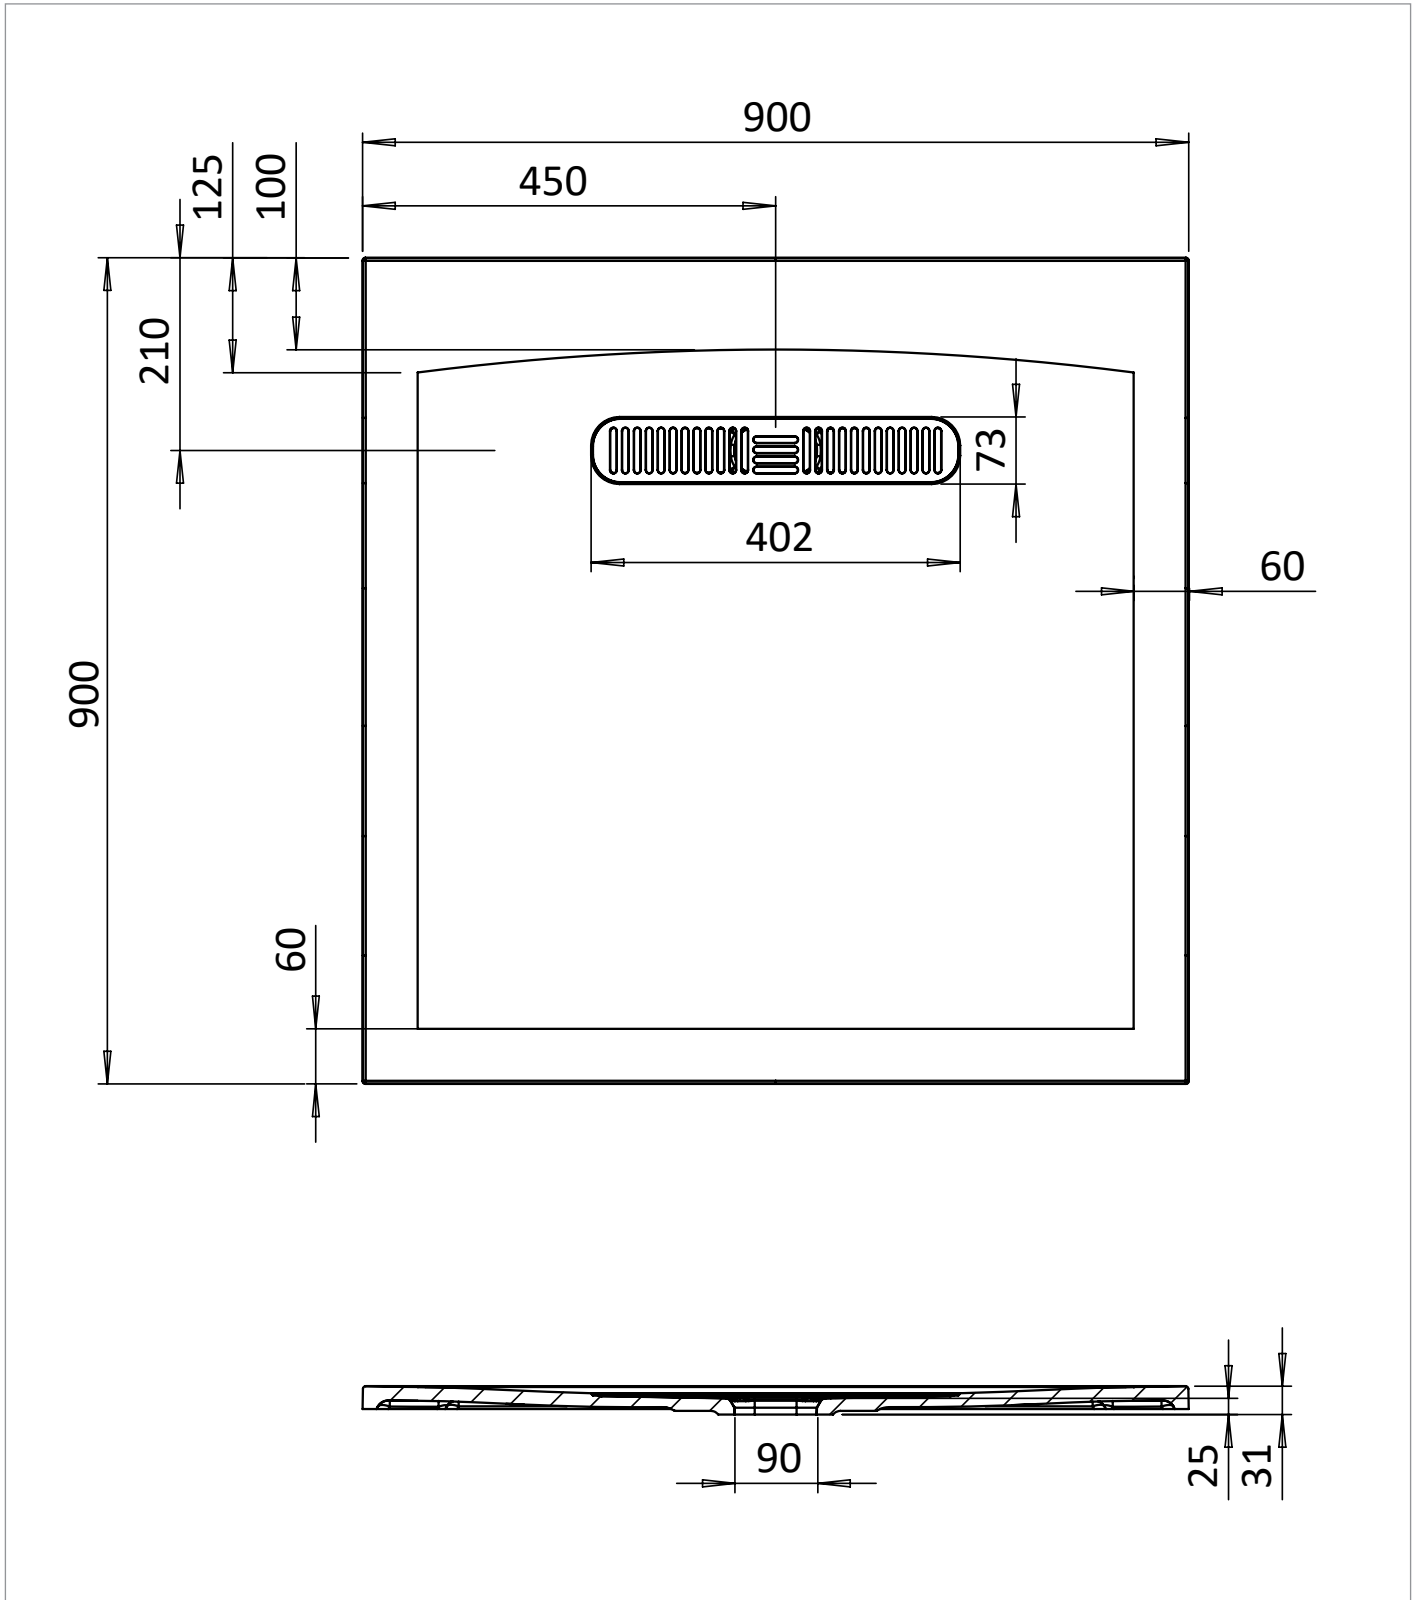

PRODUCT DATA SHEET

PRODUCT CODE

VTS900TEXBR

RANGE

25mm Vito

DESCRIPTION

Vito Textured Square Anti Slip Class C Shower Tray 900 Brown

CATEGORY	Showering
WARRANTY DETAILS	Lifetime
COLOUR	Brown
FINISH APPLICATION	Gelcoat/Nanocoat
PRIMARY MATERIAL	Dolomite
SECONDARY MATERIAL	Stone Resin
INSTALL TYPE	Floor Mounted
PRODUCT WIDTH MM	900
PRODUCT HEIGHT MM	28
PRODUCT LENGTH MM	900
PRODUCT NET WEIGHT KG	26.23

STANDARDS	EN 14527
WASTE INCLUDED	No
OUTER EDGE DIMENSION - TRAYS (MM)	60
WASTE LOCATION	End drain
ANTI-SLIP CLASS	C
DRYING AREA	NO
RISER KIT COMPATIBLE	Yes
RISER KIT INCLUDED	No
TRAY PLANE TOLERANCE (MM)	+/- 2mm
TRAY WIDTH TOLERANCE MM	+5/-0
TRAY LENGTH TOLERANCE MM	+5/-0
TRAY HEIGHT TOLERANCE MM	+2/-2
TRAY WASTE HOLE TOLERANCE MM	+2/-2
COLOUR CODE / REFERENCE	73

TECHNICAL DIMENSIONS

Dimensions in mm unless otherwise specified.

Tolerances (per material type) apply.

SPARES LIST

Only the parts labelled are available as spares.

NUMBER	PART CODE	DESCRIPTION
1	VITOWASTEW	Vito Shower Waste Cover White
	VITOWASTEMW	Vito Shower Waste Cover Matt White
	VITOWASTEBR	Vito Textured Shower Waste Flange Brown
	VITOWASTELG	Vito Shower Waste Cover Grey
	VITOWASTEMB	Vito Shower Waste Cover Matt Black
	VITOWASTEG	Vito Shower Waste Cover Grey
2	VITOFLANGE	Vito Shower Waste Flange White
	VITOFLANGEBR	Vito Textured Shower Waste Cover Brown
	VITOFLANGELG	Vito Textured Shower Waste Cover Light Grey
	VITOFLANGEMB	Vito Shower Waste Flange Matt Black
	VITOFLANGEG	Vito Shower Waste Flange Grey
	MINERALPOLISH	Cast Mineral Marble Polishing Compound
	MINERALREPAIRKITWG	Cast Mineral Marble Repair Kit White Gloss
	MINERALTOUCHKITWG	Cast Mineral Marble Touch Up Kit White Gloss