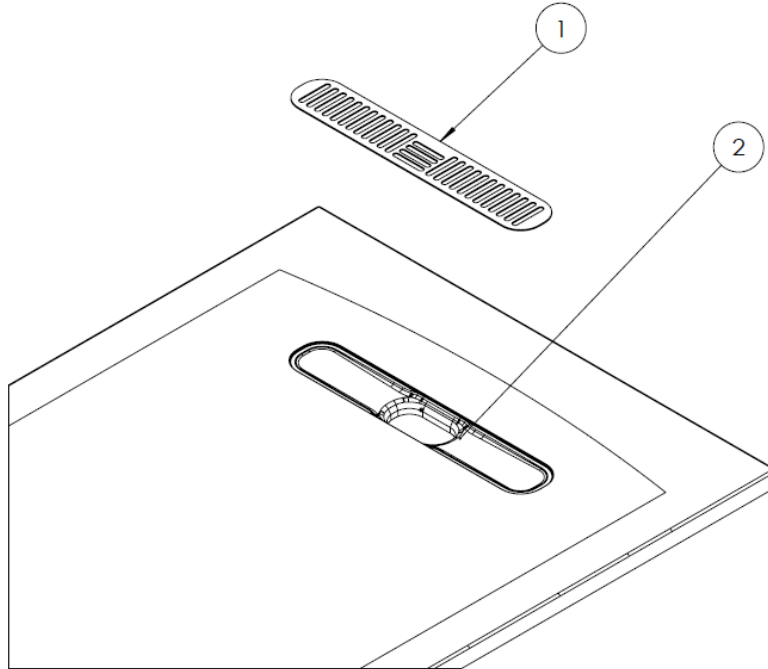

PRODUCT DATA SHEET

PRODUCT CODE

VTS900TEXBR

RANGE

25mm Vito

DESCRIPTION

Vito Textured Square Anti Slip Class C Shower Tray 900 Brown

CATEGORY	Showering
WARRANTY DETAILS	Lifetime
COLOUR	Brown
FINISH APPLICATION	Gelcoat/Nanocoat
PRIMARY MATERIAL	Dolomite
SECONDARY MATERIAL	Stone Resin
INSTALL TYPE	Floor Mounted
PRODUCT WIDTH MM	900
PRODUCT HEIGHT MM	28
PRODUCT LENGTH MM	900
PRODUCT NET WEIGHT KG	26.23

TECHNICAL DIMENSIONS

Dimensions in mm unless otherwise specified.

Tolerances (per material type) apply.

SPARES LIST

Only the parts labelled are available as spares.

NUMBER	PART CODE	DESCRIPTION
1	VITOWASTEW	Vito Shower Waste Cover White
	VITOWASTEMW	Vito Shower Waste Cover Matt White
	VITOWASTEBR	Vito Textured Shower Waste Flange Brown
	VITOWASTELG	Vito Shower Waste Cover Grey
	VITOWASTEMB	Vito Shower Waste Cover Matt Black
	VITOWASTEG	Vito Shower Waste Cover Grey
2	VITOFLANGE	Vito Shower Waste Flange White
	VITOFLANGEBR	Vito Textured Shower Waste Cover Brown
	VITOFLANGELG	Vito Textured Shower Waste Cover Light Grey
	VITOFLANGEMB	Vito Shower Waste Flange Matt Black
	VITOFLANGEG	Vito Shower Waste Flange Grey
	MINERALPOLISH	Cast Mineral Marble Polishing Compound
	MINERALREPAIRKITWG	Cast Mineral Marble Repair Kit White Gloss
	MINERALTOUCHKITWG	Cast Mineral Marble Touch Up Kit White Gloss