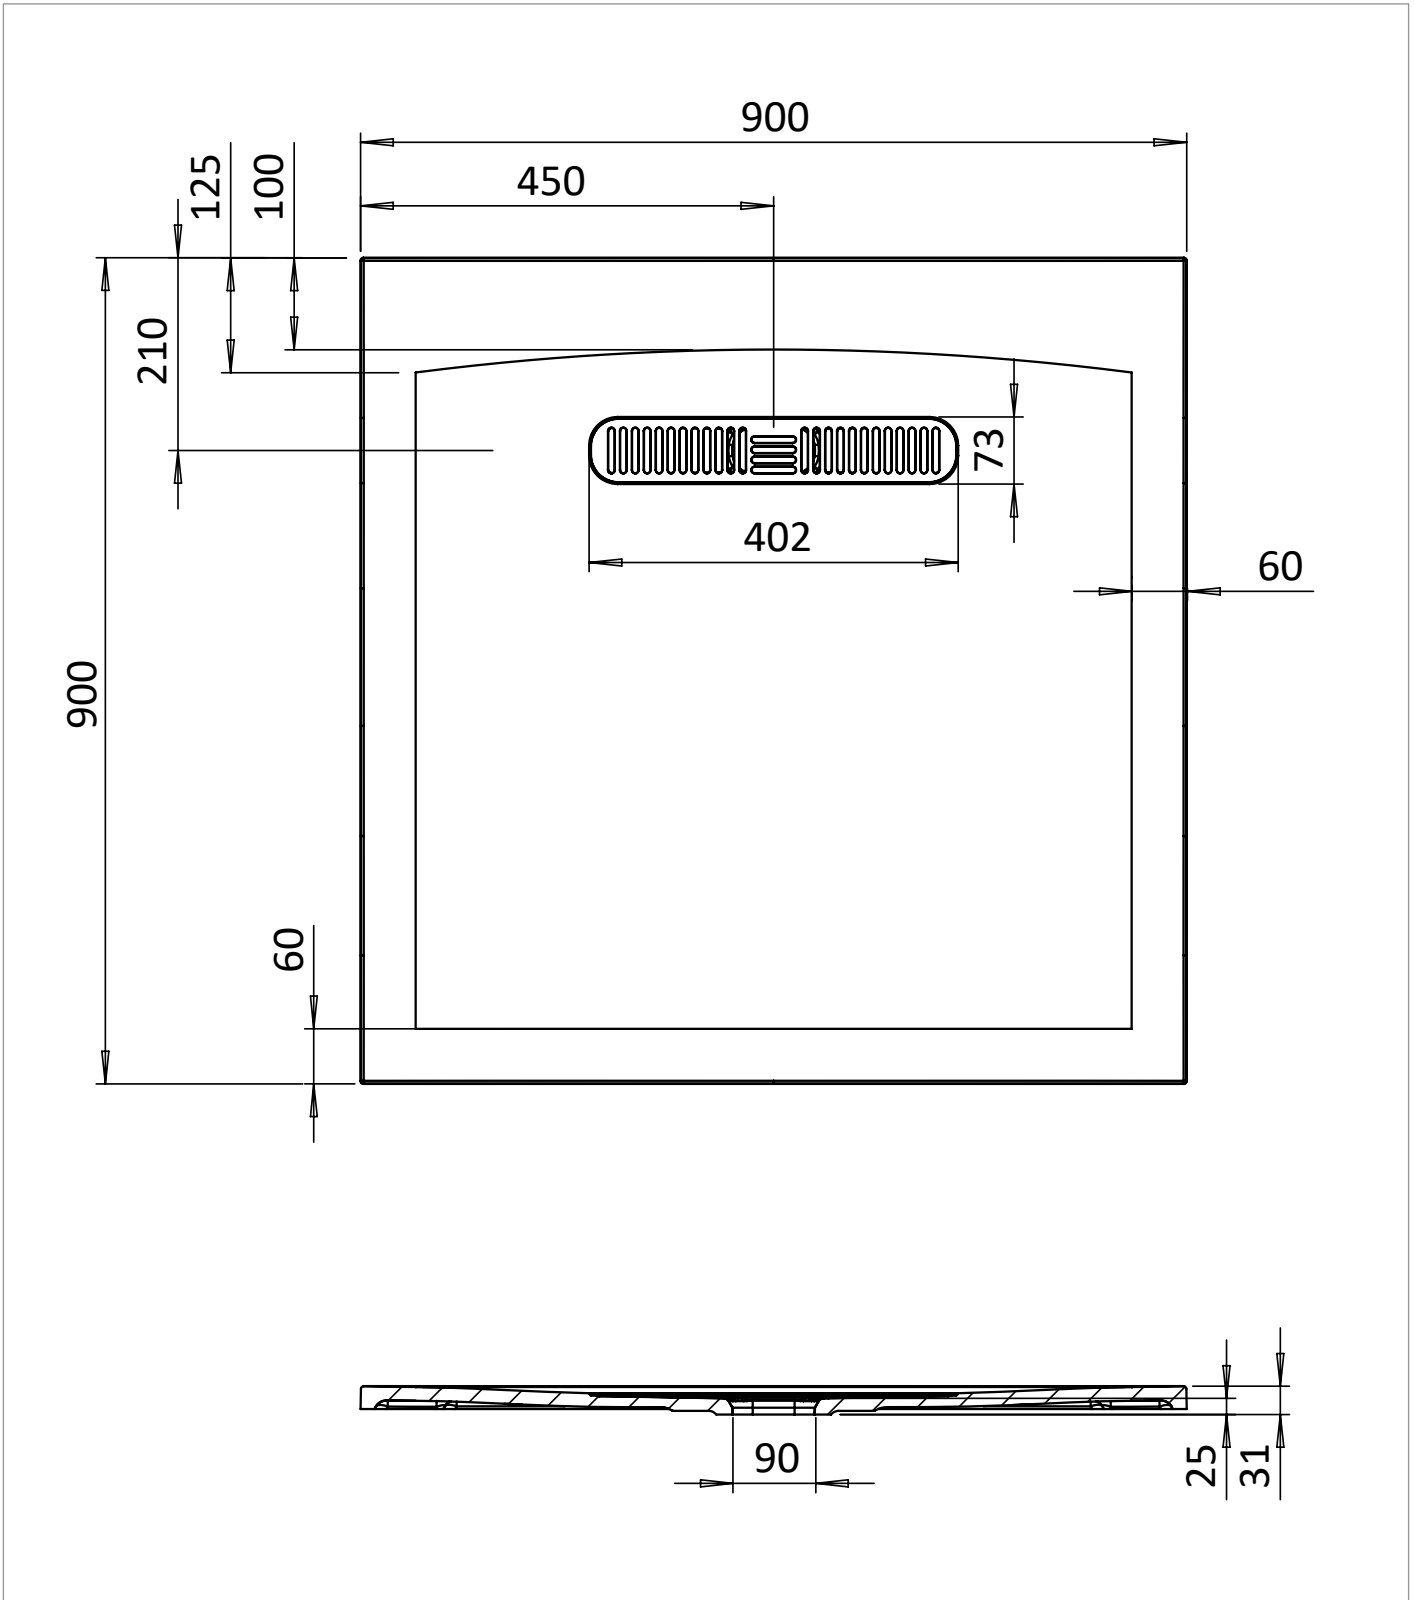

PRODUCT DATA SHEET

PRODUCT CODE

VTS900TEXG

RANGE

25mm Vito

DESCRIPTION

Vito Textured Square Anti Slip Class C Shower Tray 900 Light Grey

WEBSITE LINK

[Click Here](#)

CATEGORY	Showering
WARRANTY DETAILS	Lifetime
COLOUR	Light Grey
FINISH APPLICATION	Gelcoat/Nanocoat
PRIMARY MATERIAL	Dolomite
SECONDARY MATERIAL	Stone Resin
INSTALL TYPE	Floor Mounted
PRODUCT WIDTH MM	900
PRODUCT HEIGHT MM	28
PRODUCT LENGTH MM	900
PRODUCT NET WEIGHT KG	33.11

STANDARDS	EN 14527
WASTE INCLUDED	No
OUTER EDGE DIMENSION - TRAYS (MM)	60
WASTE LOCATION	End drain
ANTI-SLIP CLASS	C
DRYING AREA	NO
RISER KIT COMPATIBLE	Yes
RISER KIT INCLUDED	No
TRAY PLANE TOLERANCE (MM)	+/- 2mm
TRAY WIDTH TOLERANCE MM	+5/-0
TRAY LENGTH TOLERANCE MM	+5/-0
TRAY HEIGHT TOLERANCE MM	+2/-2
TRAY WASTE HOLE TOLERANCE MM	+2/-2
COLOUR CODE / REFERENCE	71

TECHNICAL DIMENSIONS

Dimensions in mm unless otherwise specified.

Tolerances (per material type) apply.

SPARES LIST

Only the parts labelled are available as spares.

NUMBER	PART CODE	DESCRIPTION
1	VITOWASTEW	Vito Shower Waste Cover White
	VITOWASTEMW	Vito Shower Waste Cover Matt White
	VITOWASTEBR	Vito Textured Shower Waste Flange Brown
	VITOWASTELG	Vito Shower Waste Cover Grey
	VITOWASTEMB	Vito Shower Waste Cover Matt Black
	VITOWASTEG	Vito Shower Waste Cover Grey
2	VITOFLANGE	Vito Shower Waste Flange White
	VITOFLANGEBR	Vito Textured Shower Waste Cover Brown
	VITOFLANGELG	Vito Textured Shower Waste Cover Light Grey
	VITOFLANGEMB	Vito Shower Waste Flange Matt Black
	VITOFLANGEG	Vito Shower Waste Flange Grey
	MINERALPOLISH	Cast Mineral Marble Polishing Compound
	MINERALREPAIRKITWG	Cast Mineral Marble Repair Kit White Gloss
	MINERALTOUCHKITWG	Cast Mineral Marble Touch Up Kit White Gloss