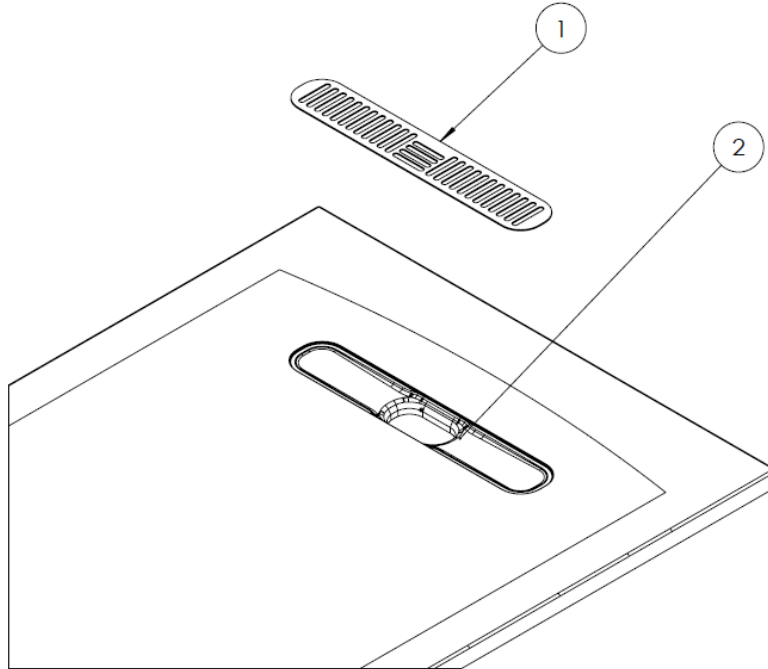

[Click Here](#)

CATEGORY	Showering
WARRANTY DETAILS	Lifetime
COLOUR	Light Grey
FINISH APPLICATION	Gelcoat/Nanocoat
PRIMARY MATERIAL	Dolomite
SECONDARY MATERIAL	Stone Resin
INSTALL TYPE	Floor Mounted
PRODUCT WIDTH MM	900
PRODUCT HEIGHT MM	28
PRODUCT LENGTH MM	900
PRODUCT NET WEIGHT KG	33.11

TECHNICAL DIMENSIONS

Dimensions in mm unless otherwise specified.

Tolerances (per material type) apply.

SPARES LIST

Only the parts labelled are available as spares.

NUMBER	PART CODE	DESCRIPTION
1	VITOWASTEW	Vito Shower Waste Cover White
	VITOWASTEMW	Vito Shower Waste Cover Matt White
	VITOWASTEBR	Vito Textured Shower Waste Flange Brown
	VITOWASTELG	Vito Shower Waste Cover Grey
	VITOWASTEMB	Vito Shower Waste Cover Matt Black
	VITOWASTEG	Vito Shower Waste Cover Grey
2	VITOFLANGE	Vito Shower Waste Flange White
	VITOFLANGEBR	Vito Textured Shower Waste Cover Brown
	VITOFLANGELG	Vito Textured Shower Waste Cover Light Grey
	VITOFLANGEMB	Vito Shower Waste Flange Matt Black
	VITOFLANGEG	Vito Shower Waste Flange Grey
	MINERALPOLISH	Cast Mineral Marble Polishing Compound
	MINERALREPAIRKITWG	Cast Mineral Marble Repair Kit White Gloss
	MINERALTOUCHKITWG	Cast Mineral Marble Touch Up Kit White Gloss