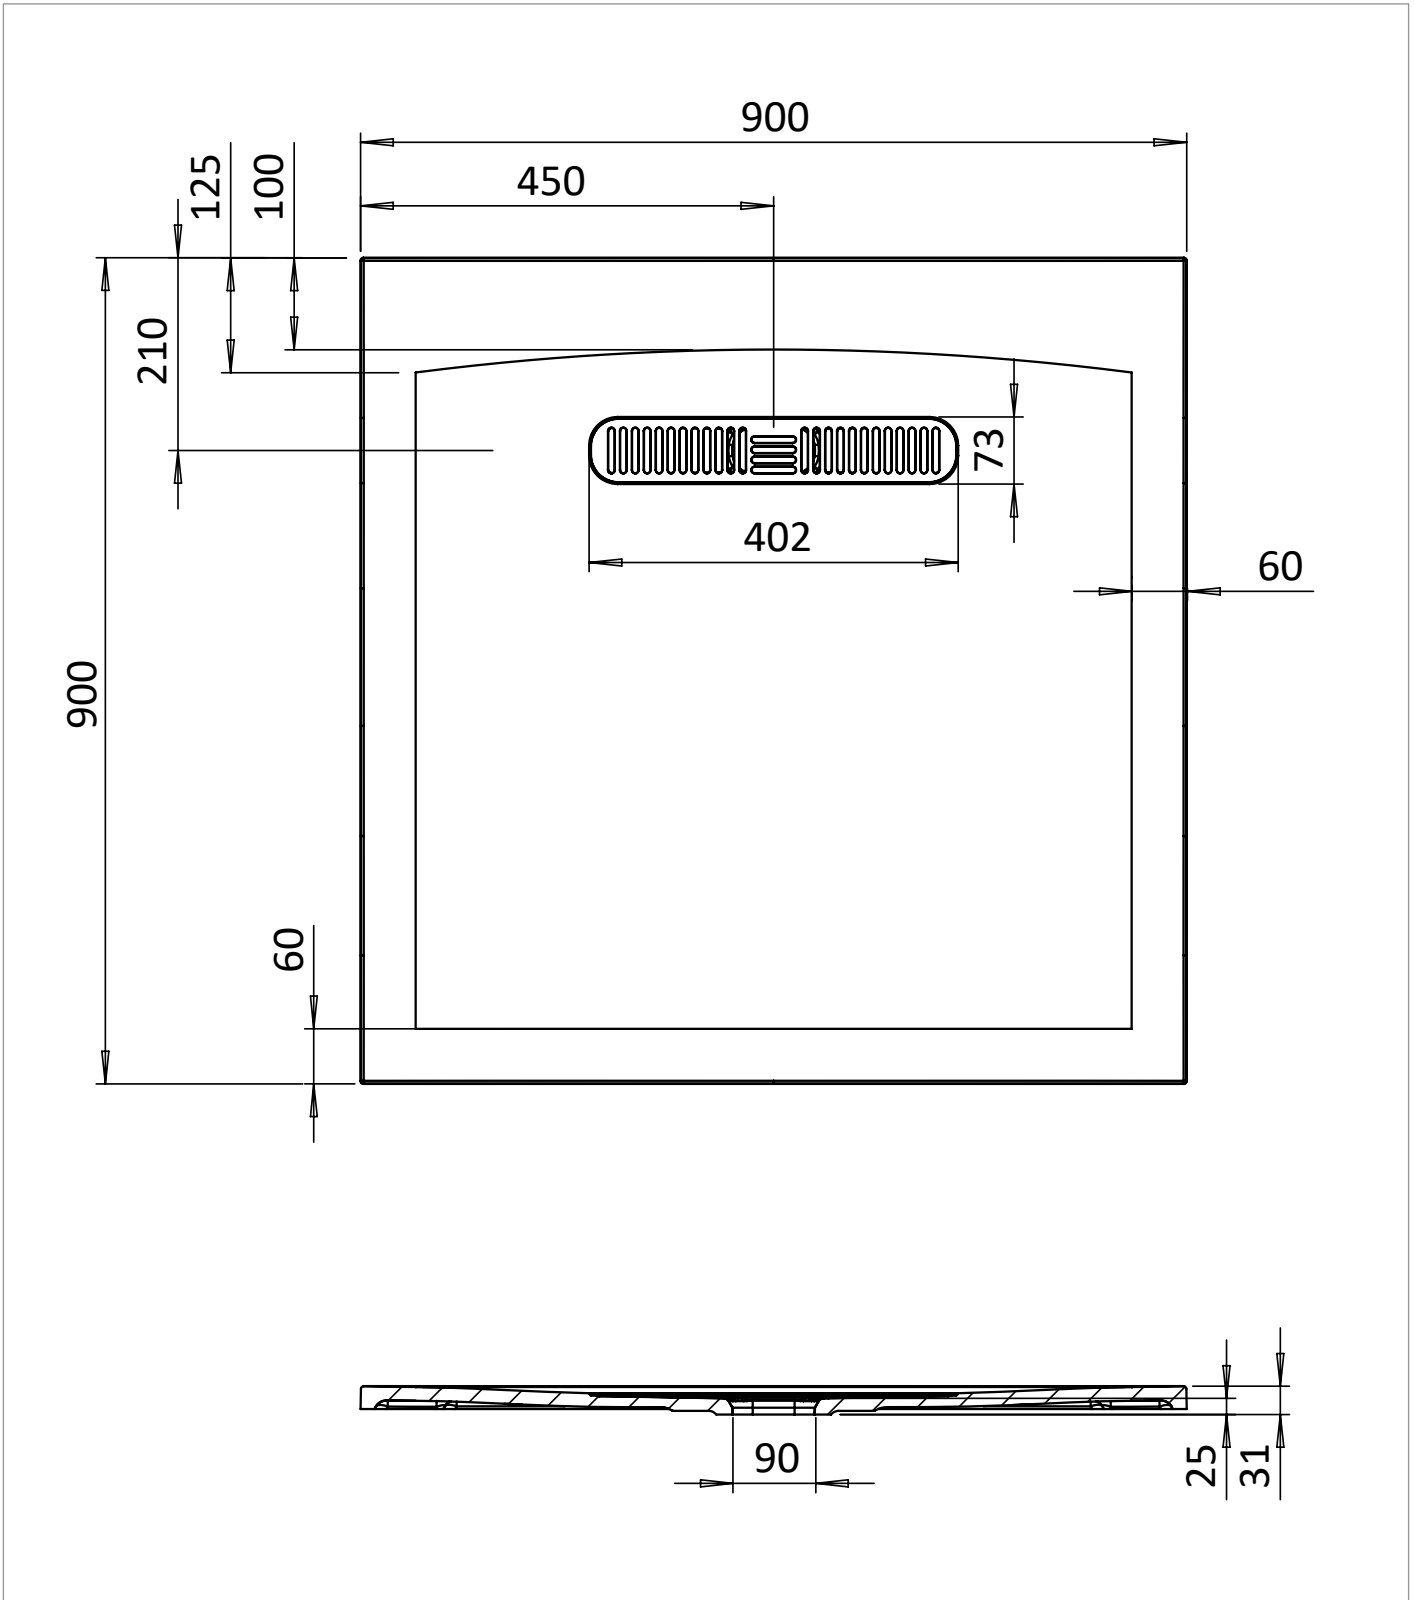

PRODUCT DATA SHEET

PRODUCT CODE

VTS900TEXG

RANGE

25mm Vito

DESCRIPTION

Vito Textured Square Anti Slip Class C Shower Tray 900 Light Grey

| | |
|-----------------------|------------------|
| CATEGORY | Showering |
| WARRANTY DETAILS | Lifetime |
| COLOUR | Light Grey |
| FINISH APPLICATION | Gelcoat/Nanocoat |
| PRIMARY MATERIAL | Dolomite |
| SECONDARY MATERIAL | Stone Resin |
| INSTALL TYPE | Floor Mounted |
| PRODUCT WIDTH MM | 900 |
| PRODUCT HEIGHT MM | 28 |
| PRODUCT LENGTH MM | 900 |
| PRODUCT NET WEIGHT KG | 26.23 |

| | |
|-----------------------------------|-----------|
| STANDARDS | EN 14527 |
| WASTE INCLUDED | No |
| OUTER EDGE DIMENSION - TRAYS (MM) | 60 |
| WASTE LOCATION | End drain |
| ANTI-SLIP CLASS | C |
| DRYING AREA | NO |
| RISER KIT COMPATIBLE | Yes |
| RISER KIT INCLUDED | No |
| TRAY PLANE TOLERANCE (MM) | +/- 2mm |
| TRAY WIDTH TOLERANCE MM | +5/-0 |
| TRAY LENGTH TOLERANCE MM | +5/-0 |
| TRAY HEIGHT TOLERANCE MM | +2/-2 |
| TRAY WASTE HOLE TOLERANCE MM | +2/-2 |
| COLOUR CODE / REFERENCE | 71 |

TECHNICAL DIMENSIONS

Dimensions in mm unless otherwise specified.

Tolerances (per material type) apply.

SPARES LIST

Only the parts labelled are available as spares.

SPARES AVAILABLE UPON REQUEST