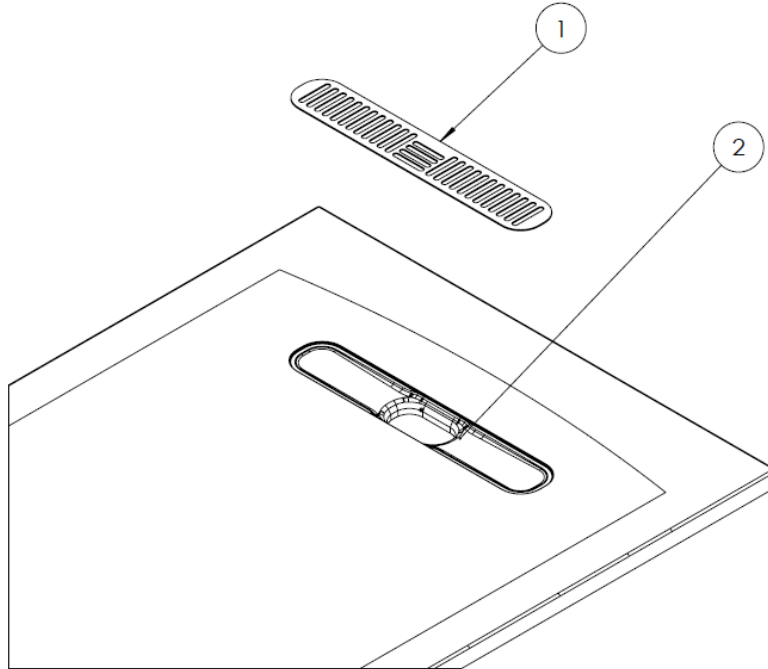

[Click Here](#)

CATEGORY	Showering
WARRANTY DETAILS	Lifetime
COLOUR	Matt White
FINISH APPLICATION	Gelcoat/Nanocoat
PRIMARY MATERIAL	Dolomite
SECONDARY MATERIAL	Stone Resin
INSTALL TYPE	Floor Mounted
PRODUCT WIDTH MM	900
PRODUCT HEIGHT MM	28
PRODUCT LENGTH MM	900
PRODUCT NET WEIGHT KG	33.11

TECHNICAL DIMENSIONS

Dimensions in mm unless otherwise specified.

Tolerances (per material type) apply.

SPARES LIST

Only the parts labelled are available as spares.

NUMBER	PART CODE	DESCRIPTION
1	VITOWASTEW	Vito Shower Waste Cover White
	VITOWASTEMW	Vito Shower Waste Cover Matt White
	VITOWASTEBR	Vito Textured Shower Waste Flange Brown
	VITOWASTELG	Vito Shower Waste Cover Grey
	VITOWASTEMB	Vito Shower Waste Cover Matt Black
	VITOWASTEG	Vito Shower Waste Cover Grey
2	VITOFLANGE	Vito Shower Waste Flange White
	VITOFLANGEBR	Vito Textured Shower Waste Cover Brown
	VITOFLANGELG	Vito Textured Shower Waste Cover Light Grey
	VITOFLANGEMB	Vito Shower Waste Flange Matt Black
	VITOFLANGEG	Vito Shower Waste Flange Grey
	MINERALPOLISH	Cast Mineral Marble Polishing Compound
	MINERALREPAIRKITWG	Cast Mineral Marble Repair Kit White Gloss
	MINERALTOUCHKITWG	Cast Mineral Marble Touch Up Kit White Gloss