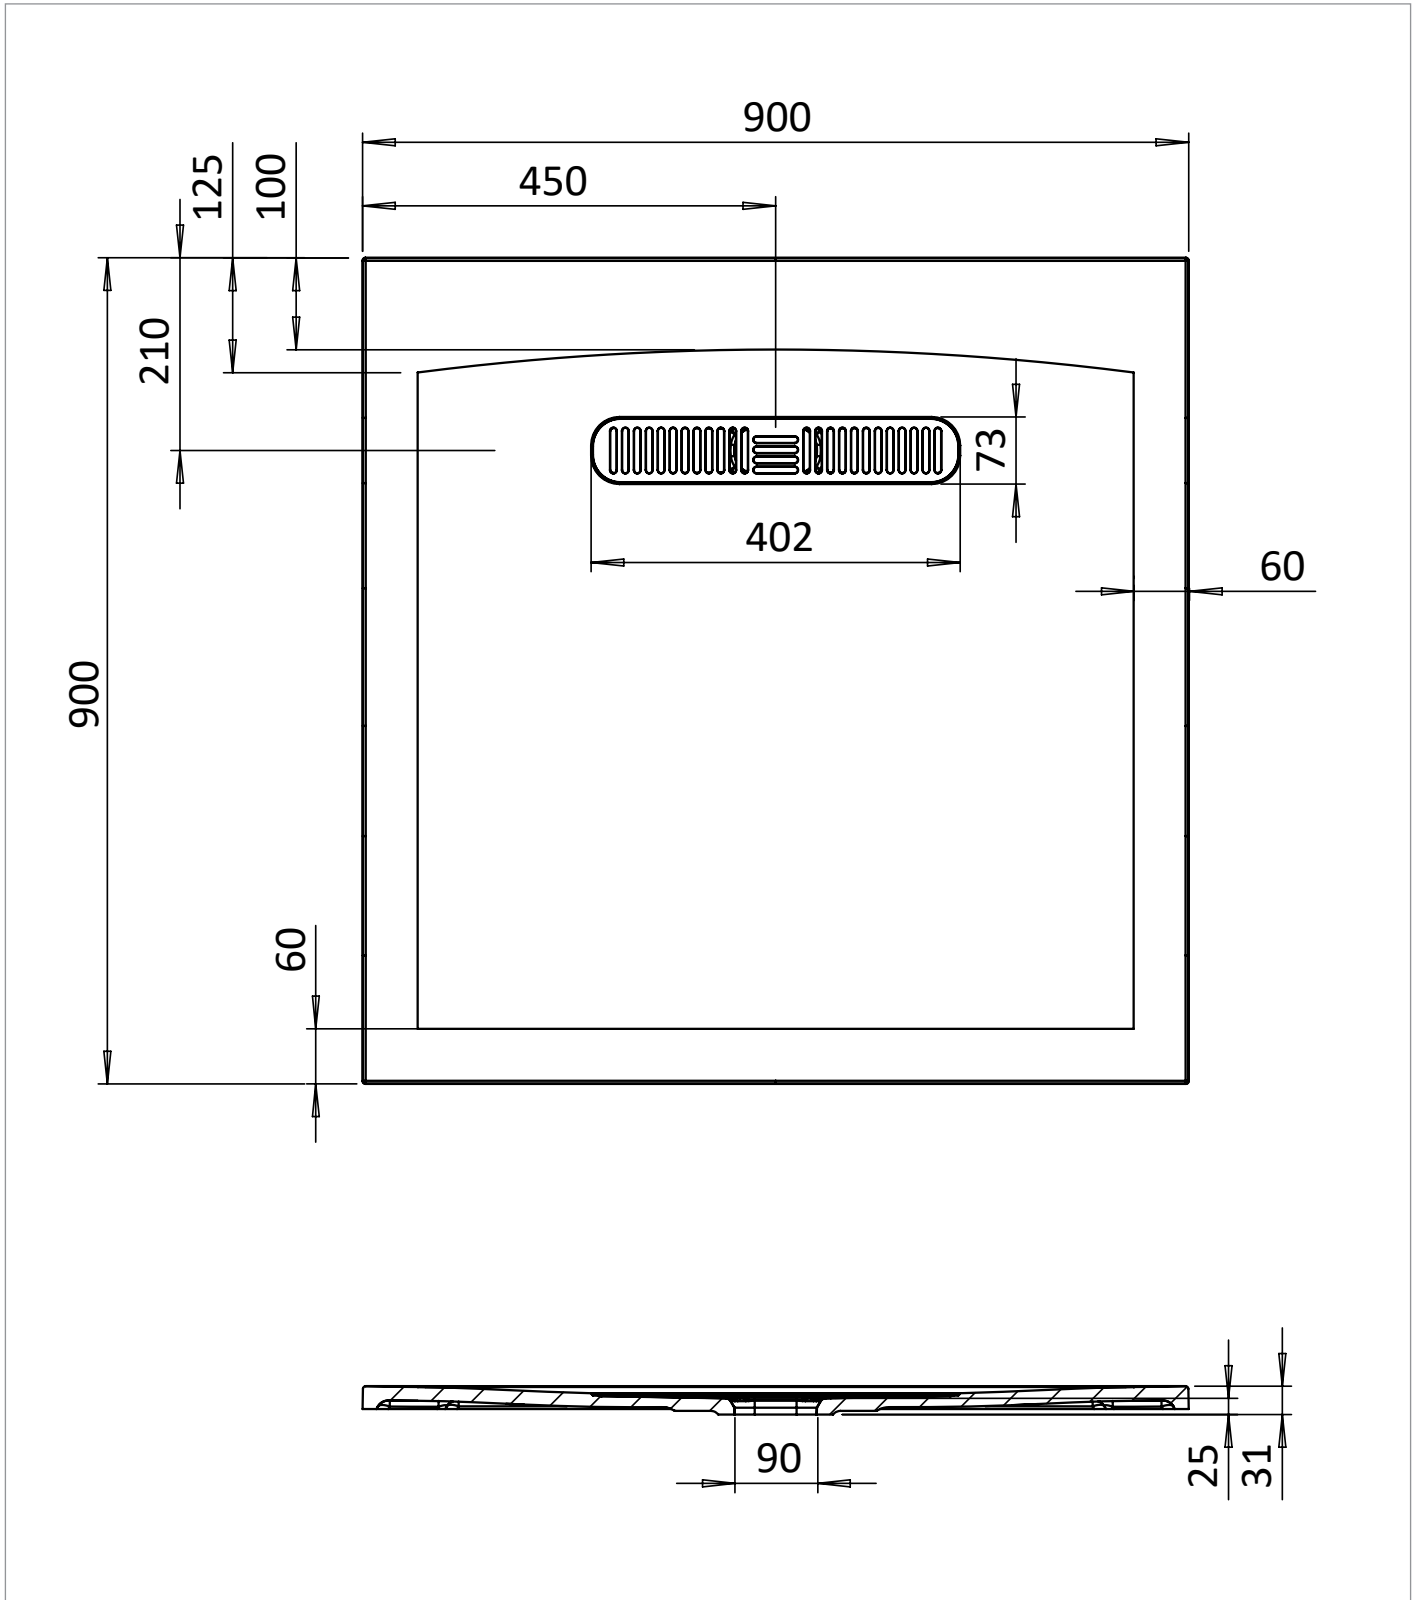

PRODUCT DATA SHEET

PRODUCT CODE

VTS900TEXMW

RANGE

25mm Vito

DESCRIPTION

Vito Textured Square Anti Slip Class C Shower Tray 900 Matt White

WEBSITE LINK

[Click Here](#)

CATEGORY	Showering
WARRANTY DETAILS	Lifetime
COLOUR	Matt White
FINISH APPLICATION	Gelcoat/Nanocoat
PRIMARY MATERIAL	Dolomite
SECONDARY MATERIAL	Stone Resin
INSTALL TYPE	Floor Mounted
PRODUCT WIDTH MM	900
PRODUCT HEIGHT MM	28
PRODUCT LENGTH MM	900
PRODUCT NET WEIGHT KG	33.11

STANDARDS	EN 14527
WASTE INCLUDED	No
OUTER EDGE DIMENSION - TRAYS (MM)	60
WASTE LOCATION	End drain
ANTI-SLIP CLASS	C
DRYING AREA	NO
RISER KIT COMPATIBLE	Yes
RISER KIT INCLUDED	No
TRAY PLANE TOLERANCE (MM)	+/- 2mm
TRAY WIDTH TOLERANCE MM	+5/-0
TRAY LENGTH TOLERANCE MM	+5/-0
TRAY HEIGHT TOLERANCE MM	+2/-2
TRAY WASTE HOLE TOLERANCE MM	+2/-2
COLOUR CODE / REFERENCE	33

TECHNICAL DIMENSIONS

Dimensions in mm unless otherwise specified.

Tolerances (per material type) apply.

SPARES LIST

Only the parts labelled are available as spares.

NUMBER	PART CODE	DESCRIPTION
1	VITOWASTEW	Vito Shower Waste Cover White
	VITOWASTEMW	Vito Shower Waste Cover Matt White
	VITOWASTEBR	Vito Textured Shower Waste Flange Brown
	VITOWASTELG	Vito Shower Waste Cover Grey
	VITOWASTEMB	Vito Shower Waste Cover Matt Black
	VITOWASTEG	Vito Shower Waste Cover Grey
2	VITOFLANGE	Vito Shower Waste Flange White
	VITOFLANGEBR	Vito Textured Shower Waste Cover Brown
	VITOFLANGELG	Vito Textured Shower Waste Cover Light Grey
	VITOFLANGEMB	Vito Shower Waste Flange Matt Black
	VITOFLANGEG	Vito Shower Waste Flange Grey
	MINERALPOLISH	Cast Mineral Marble Polishing Compound
	MINERALREPAIRKITWG	Cast Mineral Marble Repair Kit White Gloss
	MINERALTOUCHKITWG	Cast Mineral Marble Touch Up Kit White Gloss