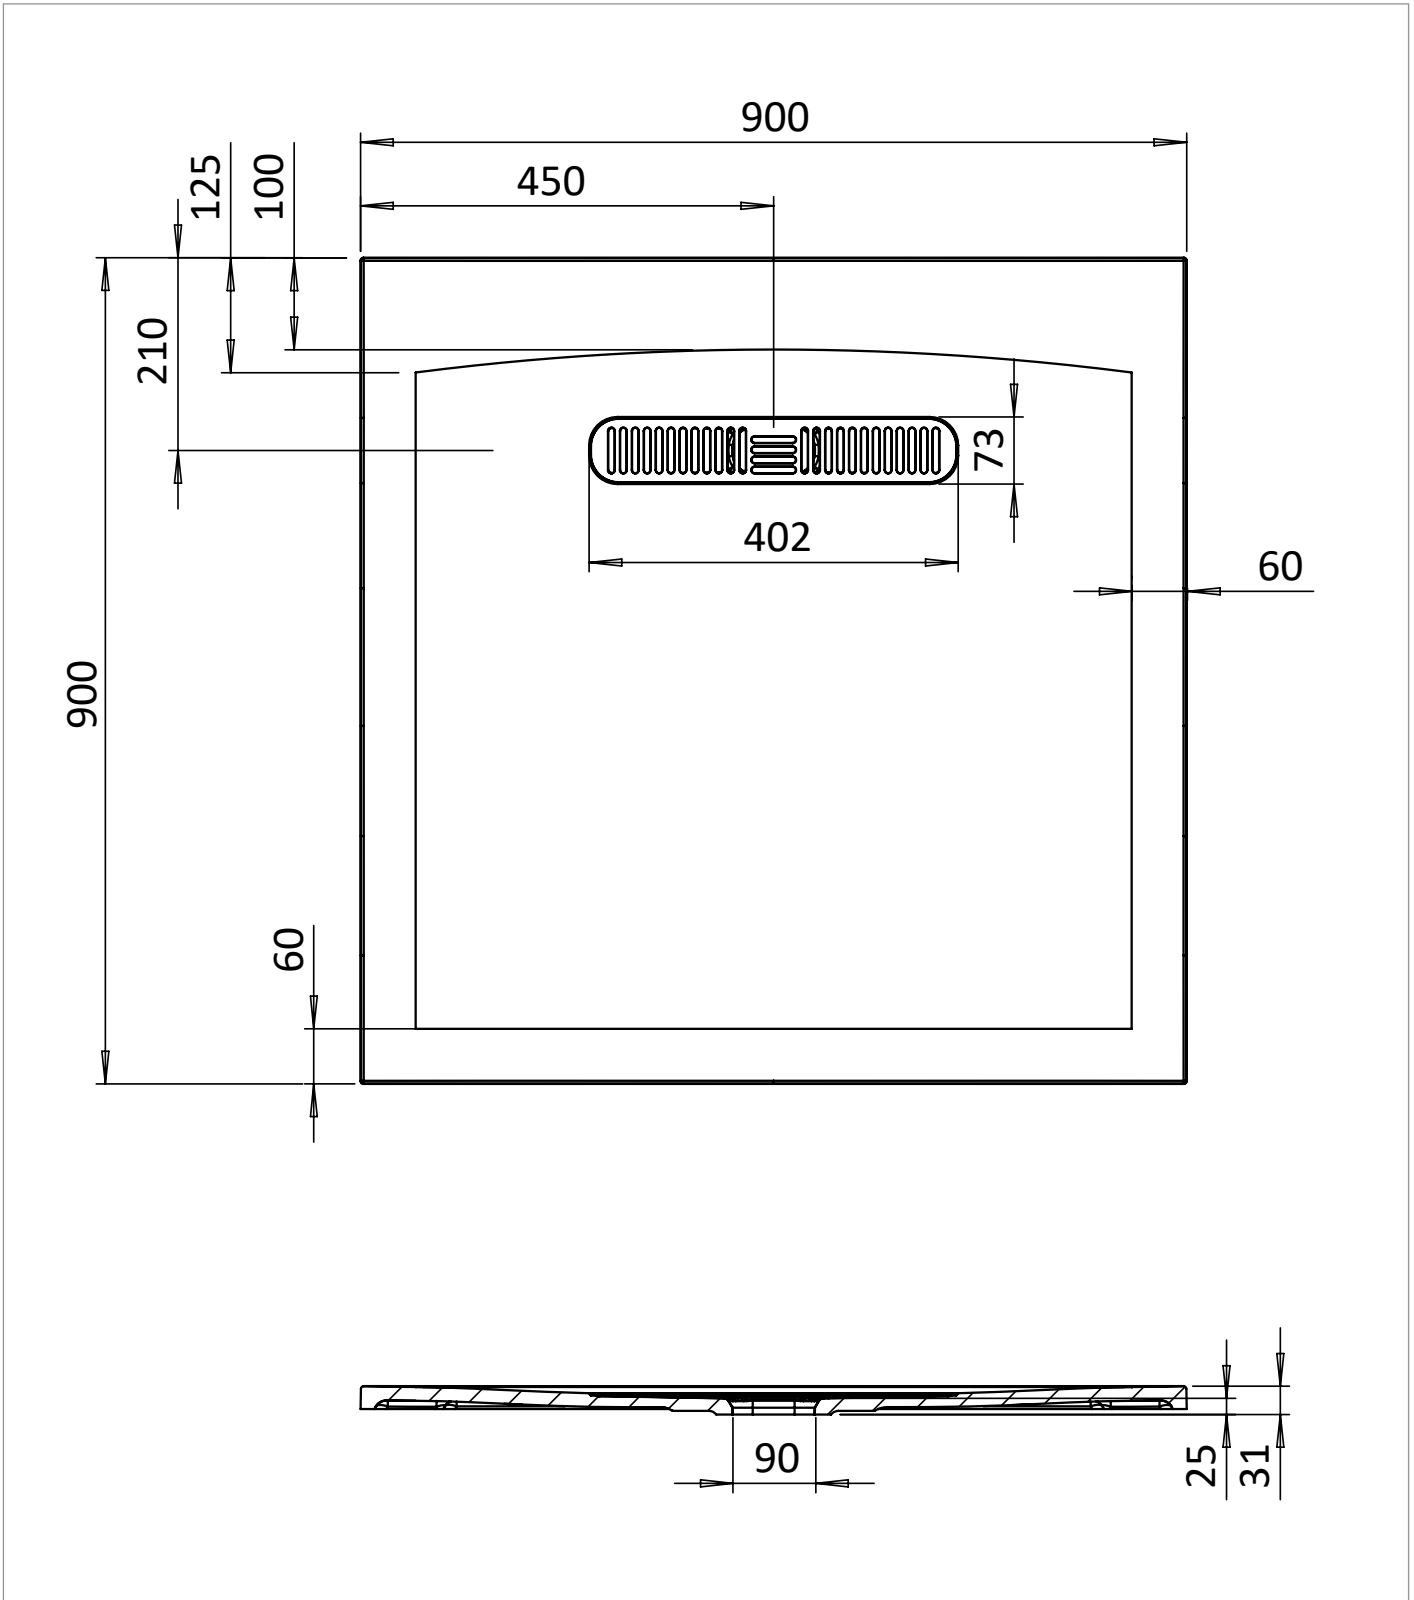

## DESCRIPTION

Vito Textured Square Anti Slip Class C Shower Tray 900 Matt White

CATEGORY	Showering
WARRANTY DETAILS	Lifetime
COLOUR	Matt White
FINISH APPLICATION	Gelcoat/Nanocoat
PRIMARY MATERIAL	Dolomite
SECONDARY MATERIAL	Stone Resin
INSTALL TYPE	Floor Mounted
PRODUCT WIDTH MM	900
PRODUCT HEIGHT MM	28
PRODUCT LENGTH MM	900
PRODUCT NET WEIGHT KG	26.23

STANDARDS	EN 14527
WASTE INCLUDED	No
OUTER EDGE DIMENSION - TRAYS (MM)	60
WASTE LOCATION	End drain
ANTI-SLIP CLASS	C
DRYING AREA	NO
RISER KIT COMPATIBLE	Yes
RISER KIT INCLUDED	No
TRAY PLANE TOLERANCE (MM)	+/- 2mm
TRAY WIDTH TOLERANCE MM	+5/-0
TRAY LENGTH TOLERANCE MM	+5/-0
TRAY HEIGHT TOLERANCE MM	+2/-2
TRAY WASTE HOLE TOLERANCE MM	+2/-2
COLOUR CODE / REFERENCE	33

## TECHNICAL DIMENSIONS

Dimensions in mm unless otherwise specified.

Tolerances (per material type) apply.