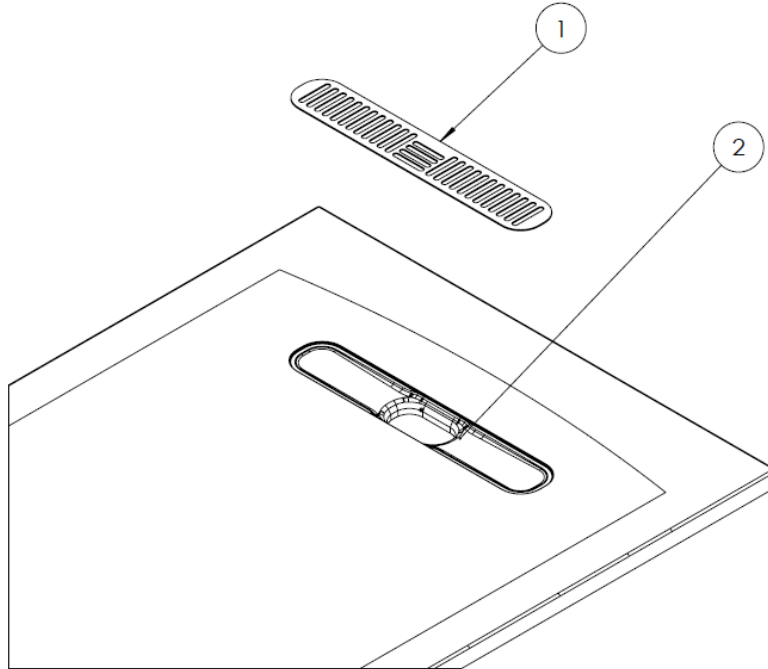

[Click Here](#)

CATEGORY	Showering
WARRANTY DETAILS	Lifetime
COLOUR	Gloss White
FINISH APPLICATION	Gelcoat/Nanocoat
PRIMARY MATERIAL	Engineered Stone
INSTALL TYPE	Floor Mounted
PRODUCT WIDTH MM	900
PRODUCT HEIGHT MM	25
PRODUCT LENGTH MM	900
PRODUCT NET WEIGHT KG	26.23

STANDARDS	EN 14527:2016+A1:2018
WASTE INCLUDED	No
WASTE WATER FLOW RATE LPM	32
OUTER EDGE DIMENSION - TRAYS (MM)	60
WASTE LOCATION	End drain
ANTI-SLIP CLASS	Class A DIN 51097
WASTE SHAPE	Square
DRYING AREA	No
RISER KIT COMPATIBLE	Yes
RISER KIT INCLUDED	No
TRAY PLANE TOLERANCE (MM)	+2/-2 mm
TRAY WIDTH TOLERANCE MM	+5/0 mm
TRAY LENGTH TOLERANCE MM	+5/0 mm
TRAY HEIGHT TOLERANCE MM	+2/-2 mm
TRAY WASTE HOLE TOLERANCE MM	+1/-1 mm
COLOUR CODE / REFERENCE	RAL 9016

TECHNICAL DIMENSIONS

Dimensions in mm unless otherwise specified.

Tolerances (per material type) apply.

SPARES LIST

Only the parts labelled are available as spares.

NUMBER	PART CODE	DESCRIPTION
1	VITOWASTEW	Vito Shower Waste Cover White
	VITOWASTEMW	Vito Shower Waste Cover Matt White
	VITOWASTEBR	Vito Textured Shower Waste Flange Brown
	VITOWASTELG	Vito Shower Waste Cover Grey
	VITOWASTEMB	Vito Shower Waste Cover Matt Black
	VITOWASTEG	Vito Shower Waste Cover Grey
2	VITOFLANGE	Vito Shower Waste Flange White
	VITOFLANGEBR	Vito Textured Shower Waste Cover Brown
	VITOFLANGELG	Vito Textured Shower Waste Cover Light Grey
	VITOFLANGEMB	Vito Shower Waste Flange Matt Black
	VITOFLANGEG	Vito Shower Waste Flange Grey
	MINERALPOLISH	Cast Mineral Marble Polishing Compound
	MINERALREPAIRKITWG	Cast Mineral Marble Repair Kit White Gloss
	MINERALTOUCHKITWG	Cast Mineral Marble Touch Up Kit White Gloss