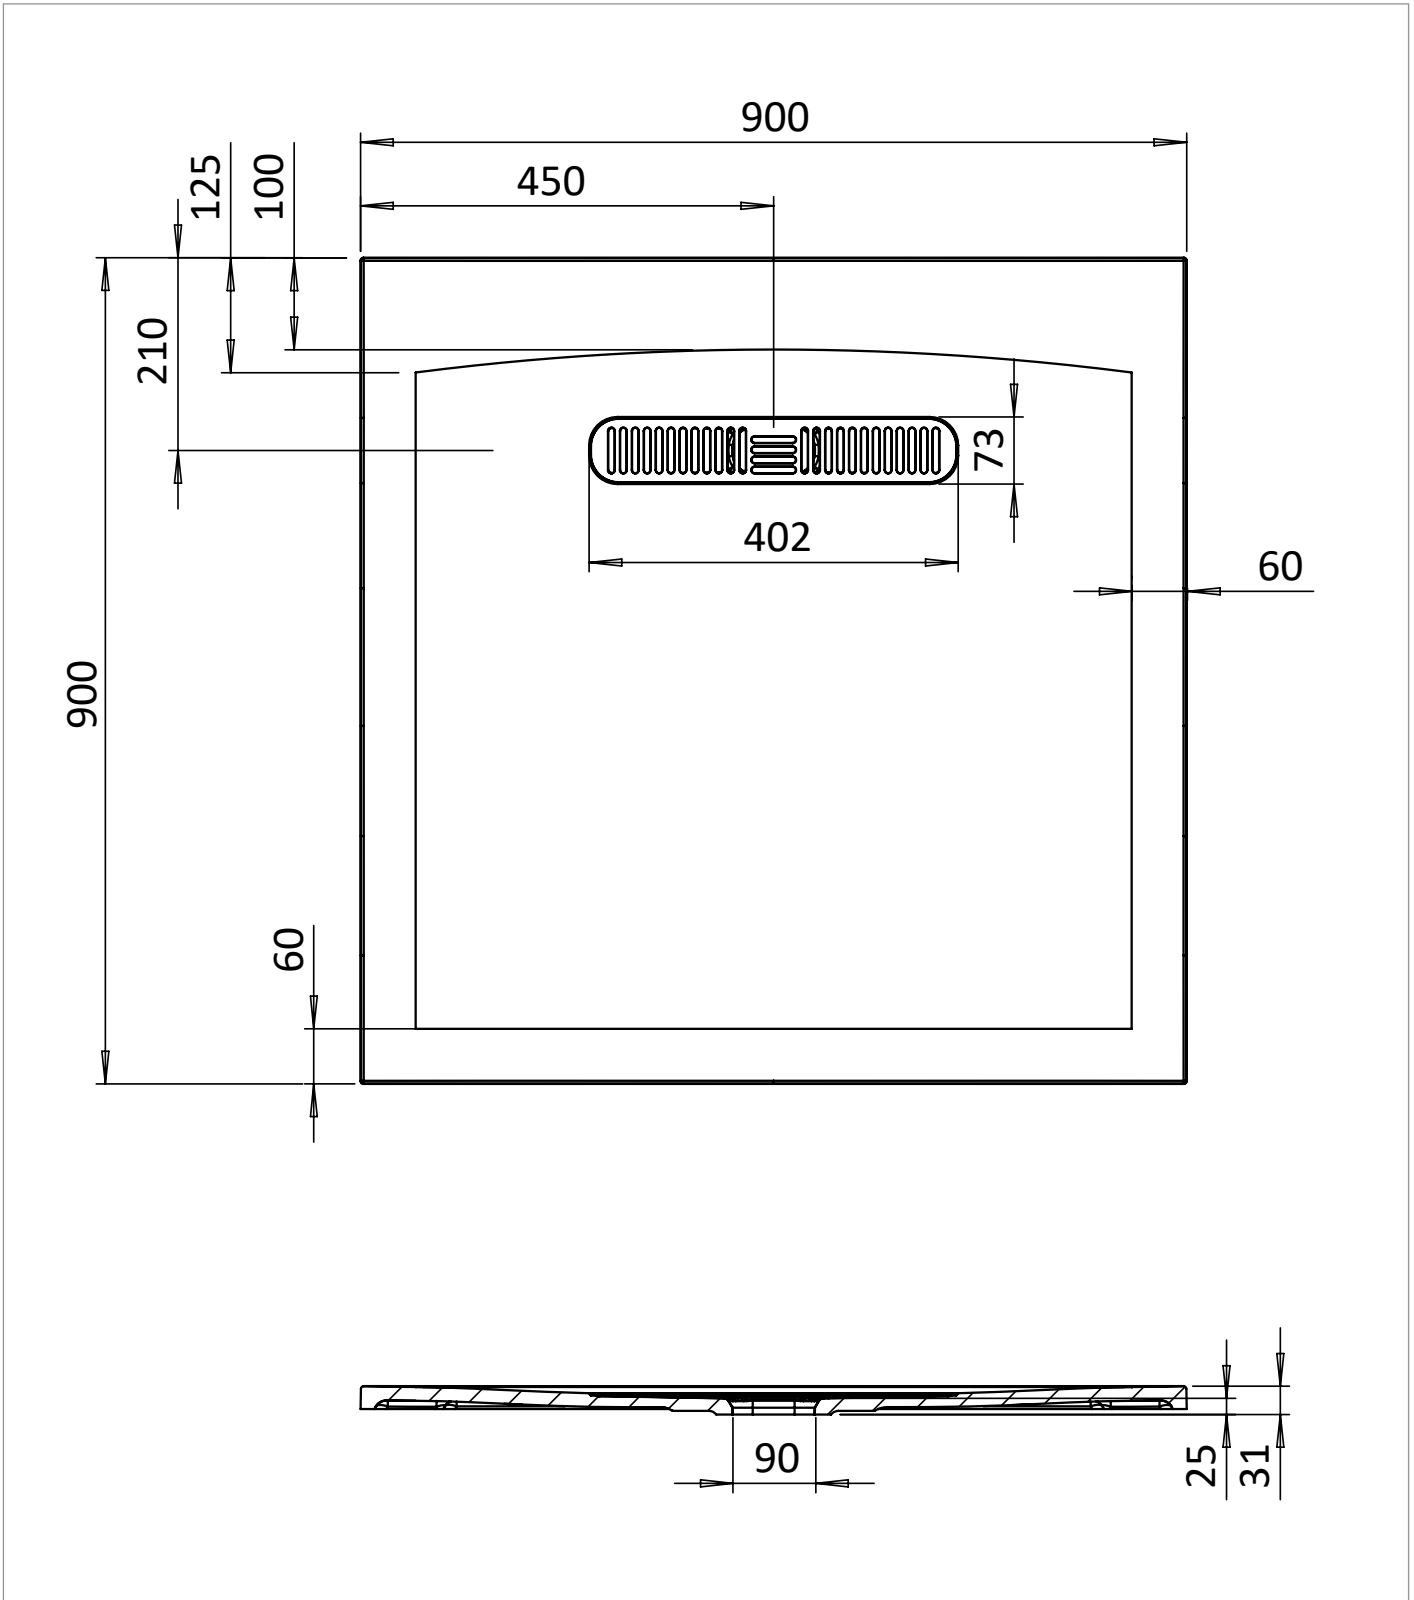

PRODUCT DATA SHEET

PRODUCT CODE

VTS900W

RANGE

25mm Vito

DESCRIPTION

Vito Square Shower Tray 900 25mm White

WEBSITE LINK

[Click Here](#)

CATEGORY	Showering
WARRANTY DETAILS	Lifetime
COLOUR	Gloss White
FINISH APPLICATION	Gelcoat/Nanocoat
PRIMARY MATERIAL	Engineered Stone
INSTALL TYPE	Floor Mounted
PRODUCT WIDTH MM	900
PRODUCT HEIGHT MM	25
PRODUCT LENGTH MM	900
PRODUCT NET WEIGHT KG	26.23

STANDARDS	EN 14527:2016+A1:2018
WASTE INCLUDED	No
WASTE WATER FLOW RATE LPM	32
OUTER EDGE DIMENSION - TRAYS (MM)	60
WASTE LOCATION	End drain
ANTI-SLIP CLASS	Class A DIN 51097
WASTE SHAPE	Square
DRYING AREA	No
RISER KIT COMPATIBLE	Yes
RISER KIT INCLUDED	No
TRAY PLANE TOLERANCE (MM)	+2/-2 mm
TRAY WIDTH TOLERANCE MM	+5/0 mm
TRAY LENGTH TOLERANCE MM	+5/0 mm
TRAY HEIGHT TOLERANCE MM	+2/-2 mm
TRAY WASTE HOLE TOLERANCE MM	+1/-1 mm
COLOUR CODE / REFERENCE	RAL 9016

TECHNICAL DIMENSIONS

Dimensions in mm unless otherwise specified.

Tolerances (per material type) apply.

SPARES LIST

Only the parts labelled are available as spares.

NUMBER	PART CODE	DESCRIPTION
1	VITOWASTEW	Vito Shower Waste Cover White
	VITOWASTEMW	Vito Shower Waste Cover Matt White
	VITOWASTEBR	Vito Textured Shower Waste Flange Brown
	VITOWASTELG	Vito Shower Waste Cover Grey
	VITOWASTEMB	Vito Shower Waste Cover Matt Black
	VITOWASTEG	Vito Shower Waste Cover Grey
2	VITOFLANGE	Vito Shower Waste Flange White
	VITOFLANGEBR	Vito Textured Shower Waste Cover Brown
	VITOFLANGELG	Vito Textured Shower Waste Cover Light Grey
	VITOFLANGEMB	Vito Shower Waste Flange Matt Black
	VITOFLANGEG	Vito Shower Waste Flange Grey
	MINERALPOLISH	Cast Mineral Marble Polishing Compound
	MINERALREPAIRKITWG	Cast Mineral Marble Repair Kit White Gloss
	MINERALTOUCHKITWG	Cast Mineral Marble Touch Up Kit White Gloss