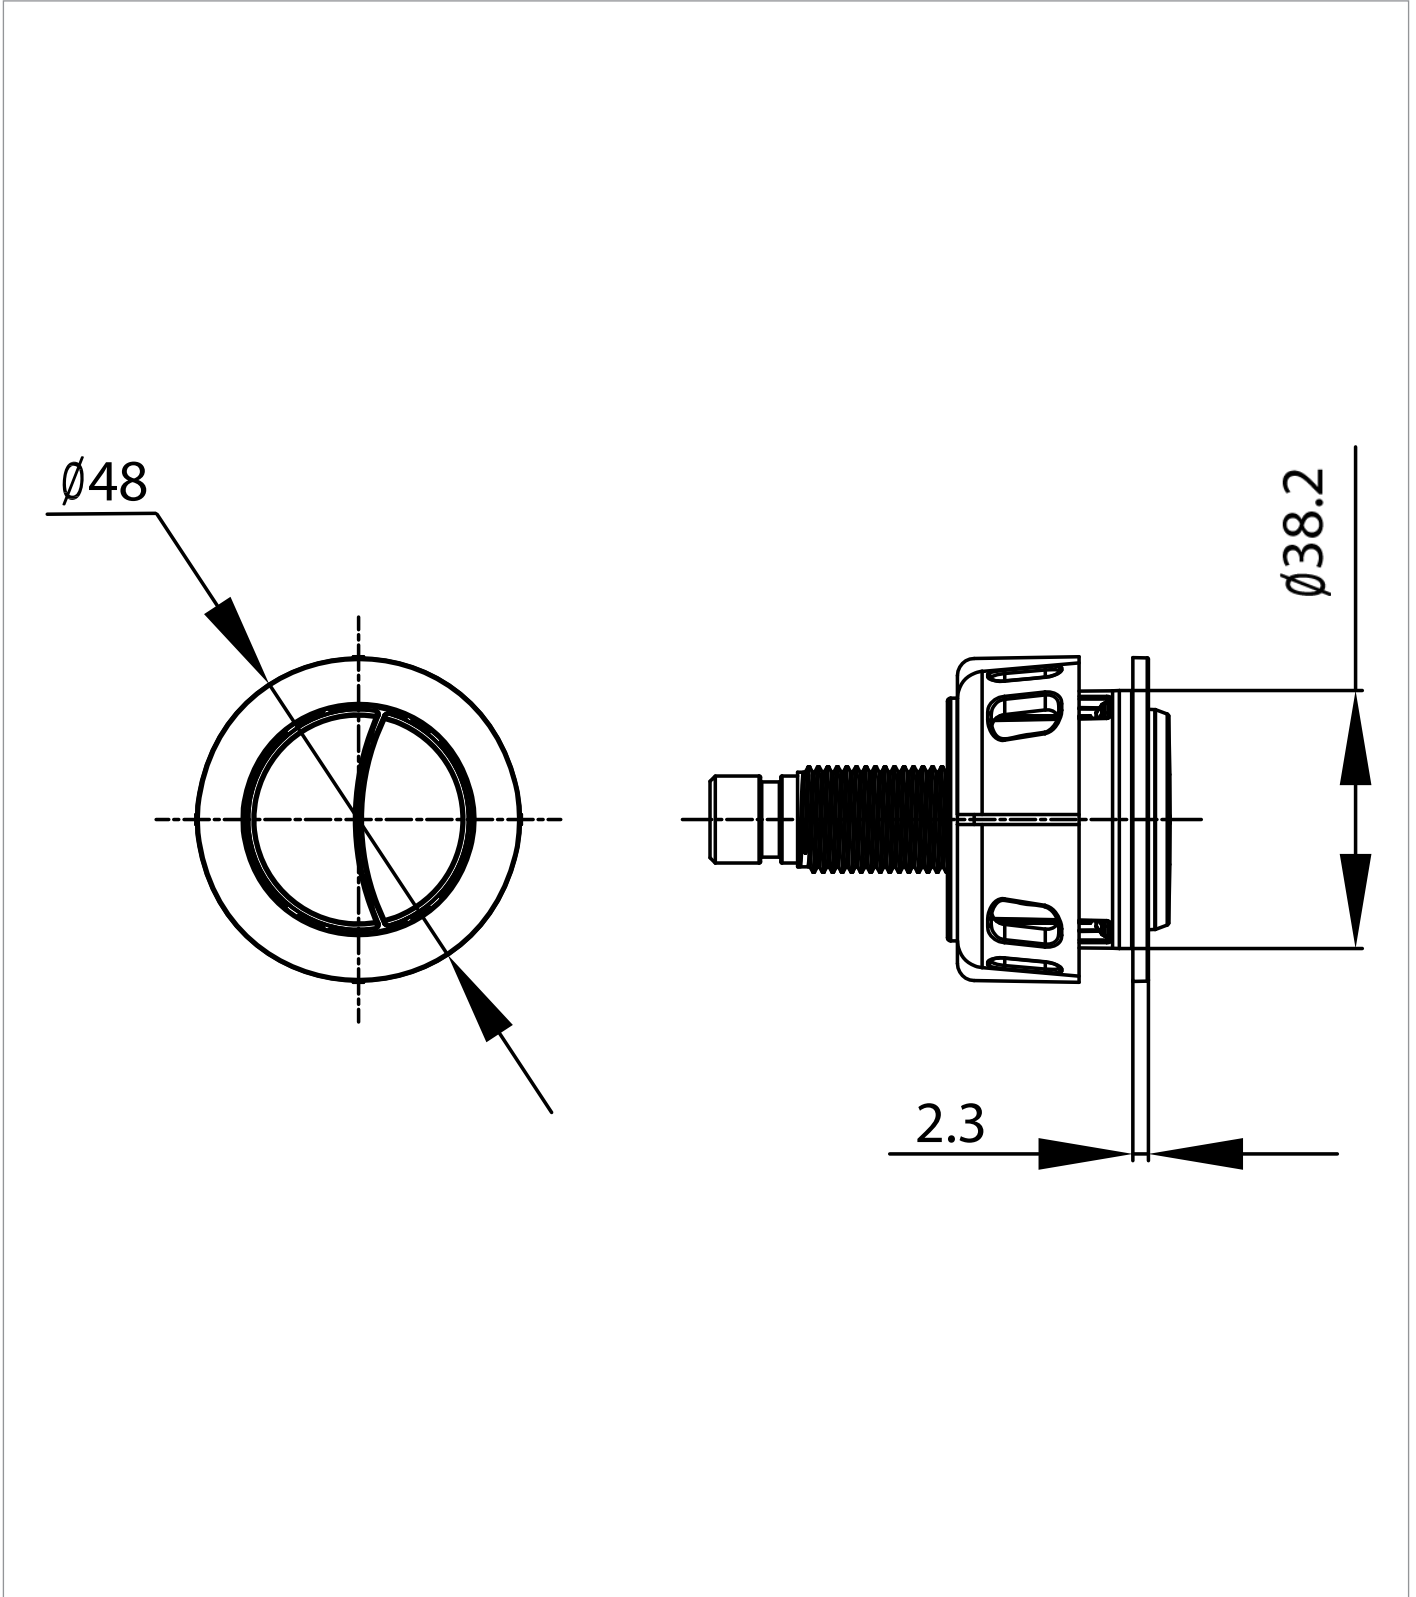

PRODUCT DATA SHEET

PRODUCT CODE

WCCBUTTONF

RANGE

Flush Plate

DESCRIPTION

Flush Button Brushed Brass

WEBSITE LINK

[Click Here](#)

CATEGORY	Sanitaryware
WARRANTY DETAILS	5 Years
COLOUR	Brushed Brass
FINISH APPLICATION	PVD
PRIMARY MATERIAL	ABS
INSTALL TYPE	Wall Mounted
PRODUCT WIDTH MM	48
PRODUCT HEIGHT MM	48
PRODUCT LENGTH MM	69
PRODUCT NET WEIGHT KG	0.03

FIXINGS INCLUDED	Yes
CISTERN FLUSH MECHANISM	Dual Flush

TECHNICAL DIMENSIONS

Dimensions in mm unless otherwise specified.

Tolerances (per material type) apply.

SPARES LIST

Only the parts labelled are available as spares.