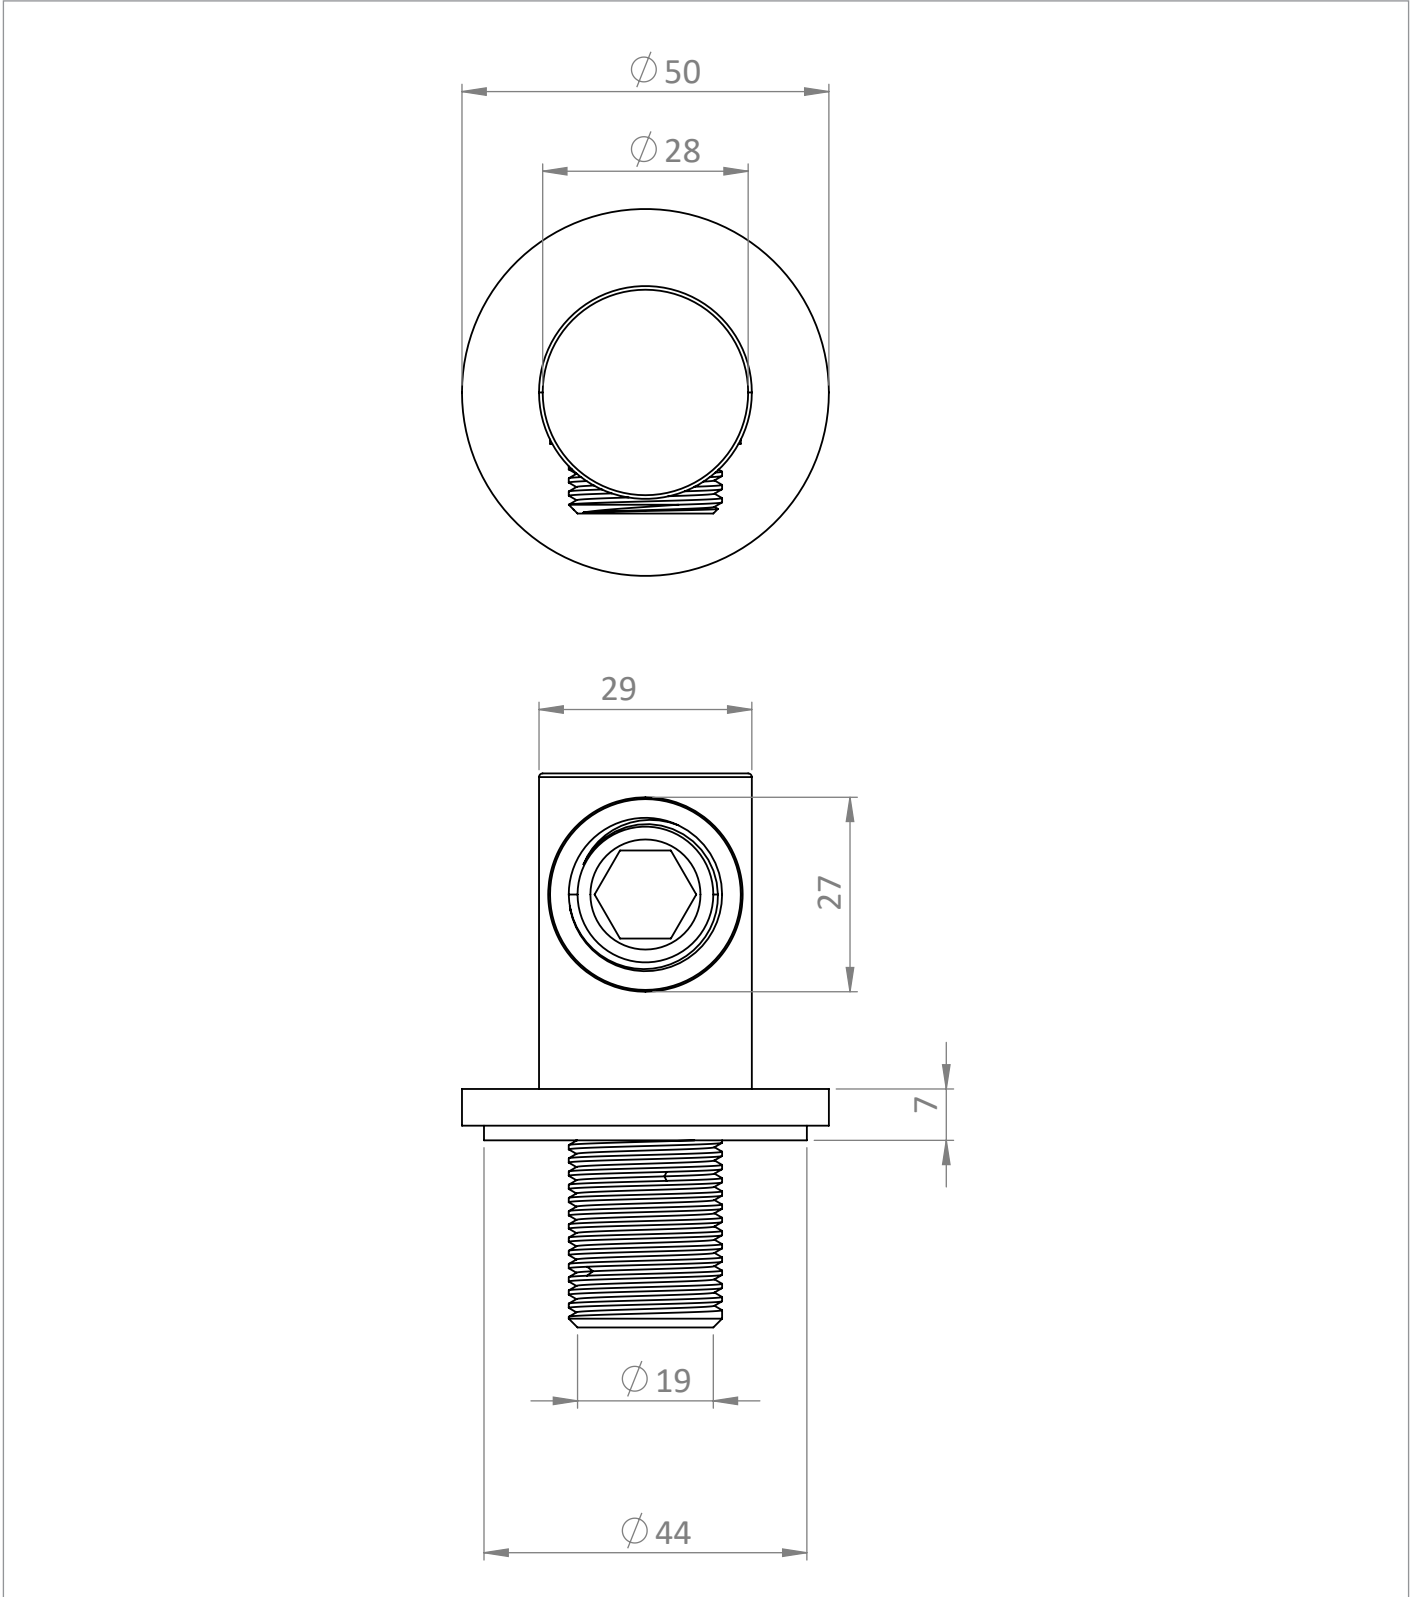

## PRODUCT CODE

WL953C

## WEBSITE LINK

[Click Here](#)

CATEGORY	Brassware
WARRANTY DETAILS	15 Years
COLOUR	Chrome
FINISH APPLICATION	Electroplated
PRIMARY MATERIAL	Brass
INSTALL TYPE	Wall Mounted
PRODUCT WIDTH MM	50
PRODUCT HEIGHT MM	50
PRODUCT DEPTH MM	75
PRODUCT NET WEIGHT KG	0.17
MINIMUM PRESSURE (BAR)	0.5
MAX WORKING PRESSURE (BAR)	5

NUMBER OF OUTLETS	1
NUMBER OF FUNCTIONS	1
INLET CONNECTIONS THREAD	G1/2"
OUTLET CONNECTIONS THREAD	G1/2"
WASTE INCLUDED	No
ANTI-SCALD	No
ENERGY SAVING	No

PRESSURE (BAR)	0.2	0.5	1	2	3	4	5
PRIMARY FLOWRATE							
HANDSET FLOWRATE							
MESSAGE FLOW RATE							
AIR FLOW RATE							
WIRE FLOW RATE							
WATERFALL FLOW RATE							
MIST FLOW RATE							
HANDSPRAY FLOW RATE							

## TECHNICAL DIMENSIONS

Dimensions in mm unless otherwise specified.

Tolerances (per material type) apply.