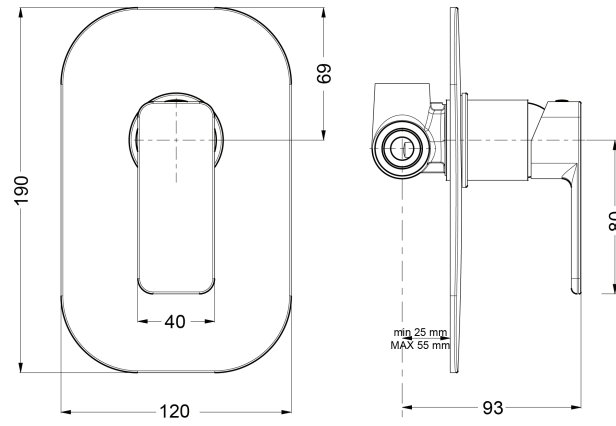

measurements in millimetres (mm)
information updated April 2014

tel | 01322 422767
web | www.crosswater.co.uk
email | technical@crosswater-holdings.co.uk

Manual Shower Valve recessed LP

Wall Mounted

AT0004RC