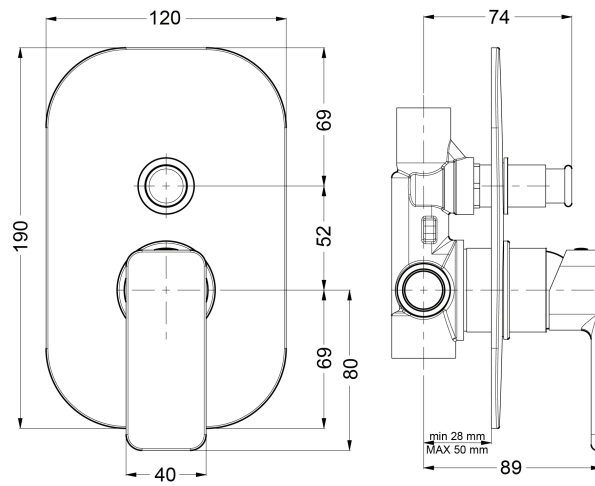

measurements in millimetres (mm)  
information updated April 2014

tel | 01322 422767  
web | www.crosswater.co.uk  
email | technical@crosswater-holdings.co.uk

Manual Shower Valve with Diverter LP

Wall Mounted

AT0005RC

Available in Chrome (C)