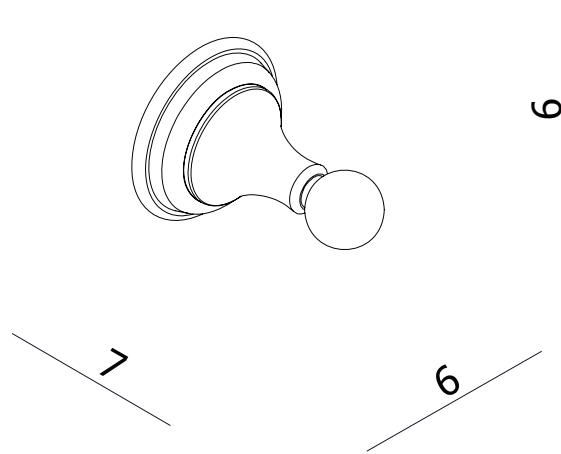

measurements in centimetres (cm)
information updated July 2014

tel | 01322 422767
web | www.crosswater.co.uk
email | technical@crosswater-holdings.co.uk

BELGRAVIA

• EST. 1899 •

Single Robe Hook

Wall Mounted

BL021C

Available in Chrome (C)