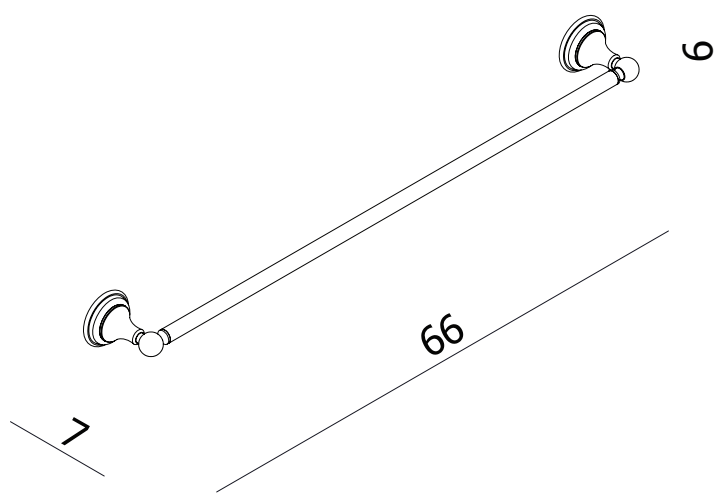

measurements in centimetres (cm)
information updated July 2014

tel | 01322 422767
web | www.crosswater.co.uk
email | technical@crosswater-holdings.co.uk

BELGRAVIA

• EST. 1899 •

Single Towel Rail 60cm

Wall Mounted

BL023C

Available in Chrome (C)