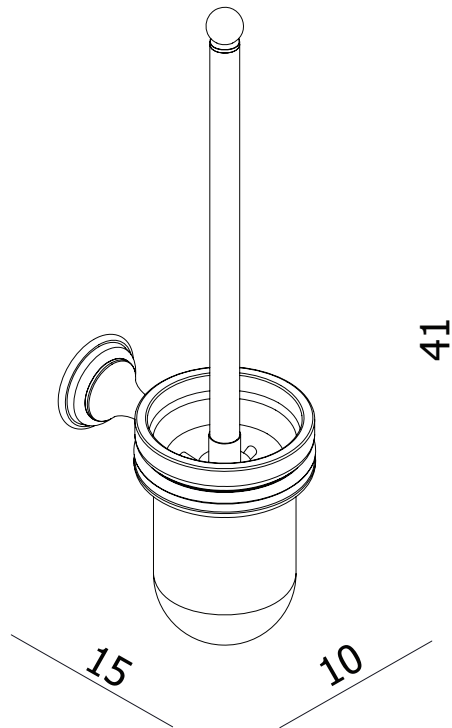

measurements in centimetres (cm)
information updated July 2014

tel | 01322 422767
web | www.crosswater.co.uk
email | technical@crosswater-holdings.co.uk

BELGRAVIA

• EST. 1899 •

Toilet Brush holder

Wall Mounted

BL025C

Available in Chrome (C)