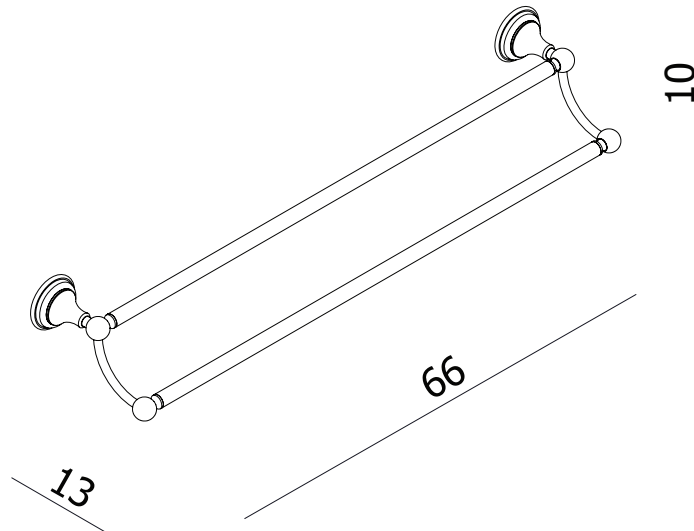

measurements in centimetres (cm)
information updated July 2014

tel | 01322 422767
web | www.crosswater.co.uk
email | technical@crosswater-holdings.co.uk

BELGRAVIA

• EST. 1899 •

Double Towel Rail 60cm

Wall Mounted

BL028C

Available in Chrome (C)