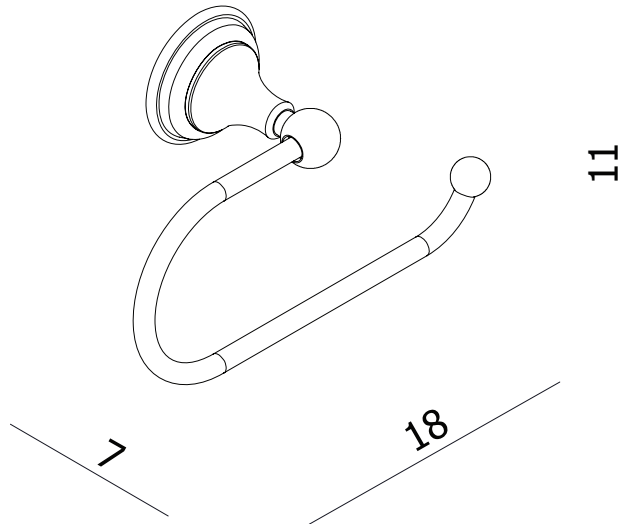

measurements in centimetres (cm)
information updated July 2014

tel | 01322 422767
web | www.crosswater.co.uk
email | technical@crosswater-holdings.co.uk

BELGRAVIA

• EST. 1899 •

Toilet Roll Holder

Wall Mounted

BL029C

Available in Chrome (C)