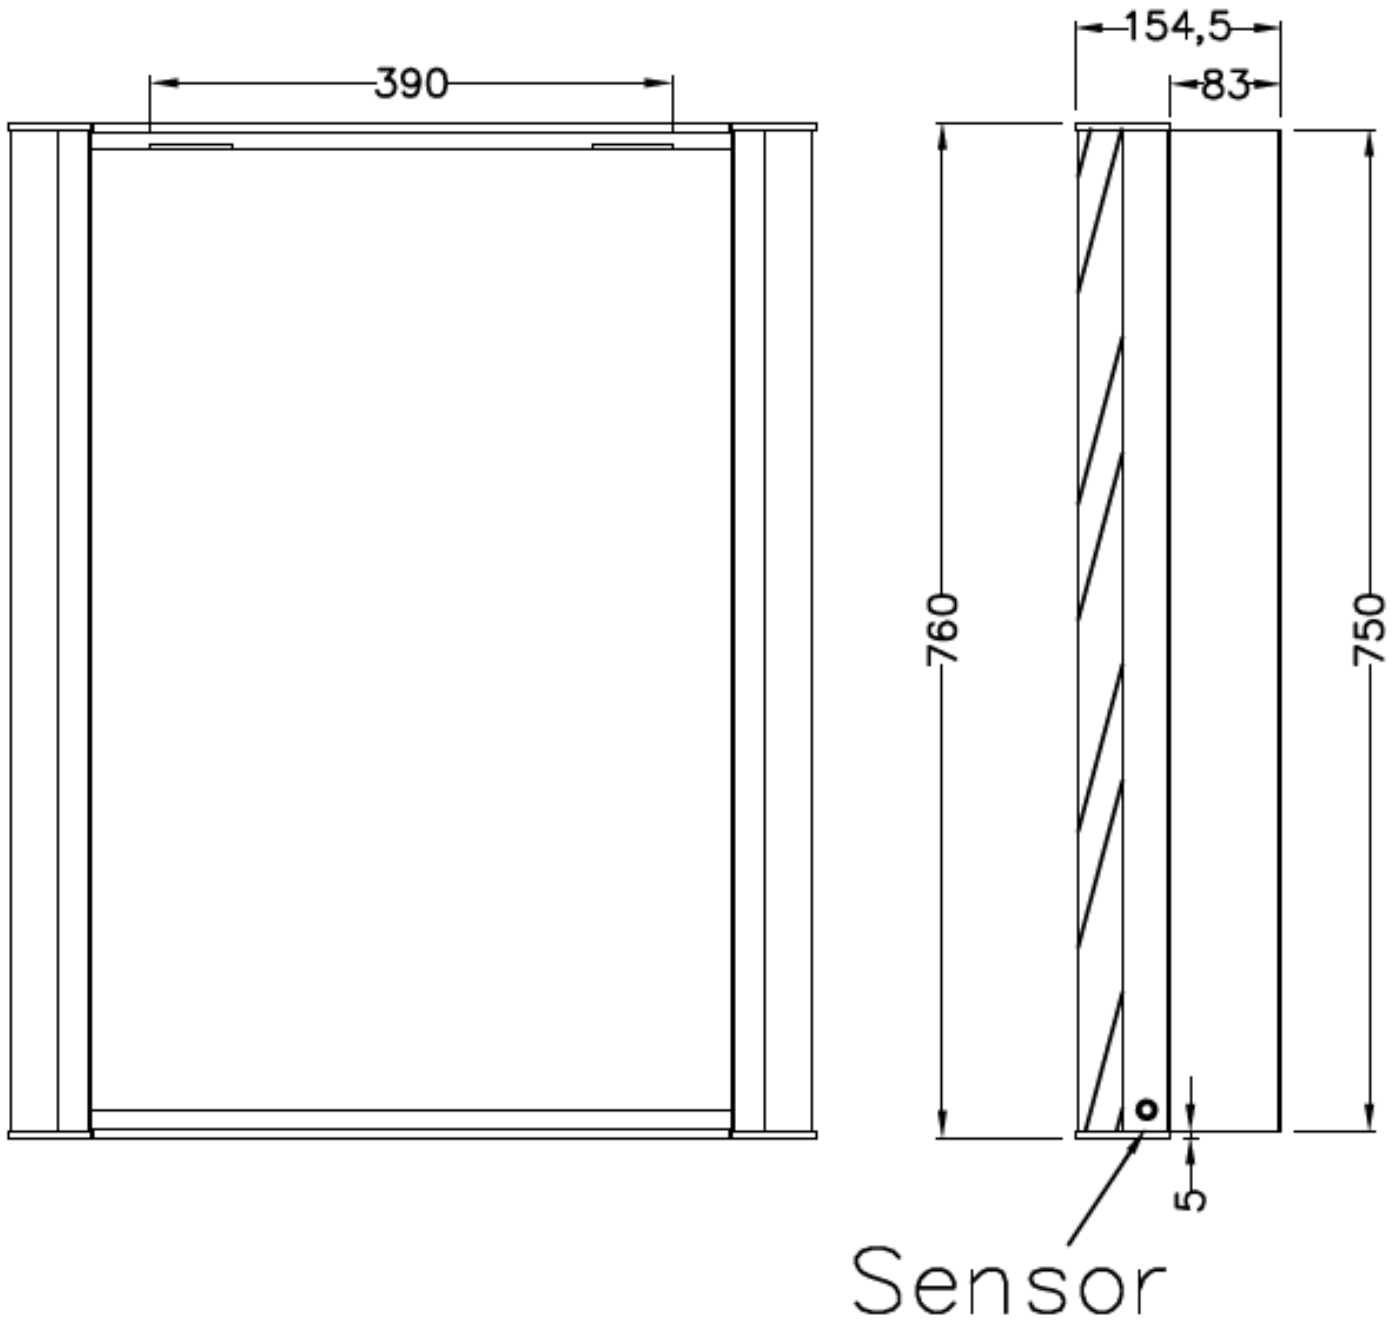

CBR6076AL

Measurements in millimetres mm

Information updated April 2016

Tel 0345 873 8840

crosswater<sup>™</sup>

TECHNICAL

bauhaus<sup>™</sup>

DUO MIRRORED ELECTRIC CABINET—RECESS/SURFACE MOUNT