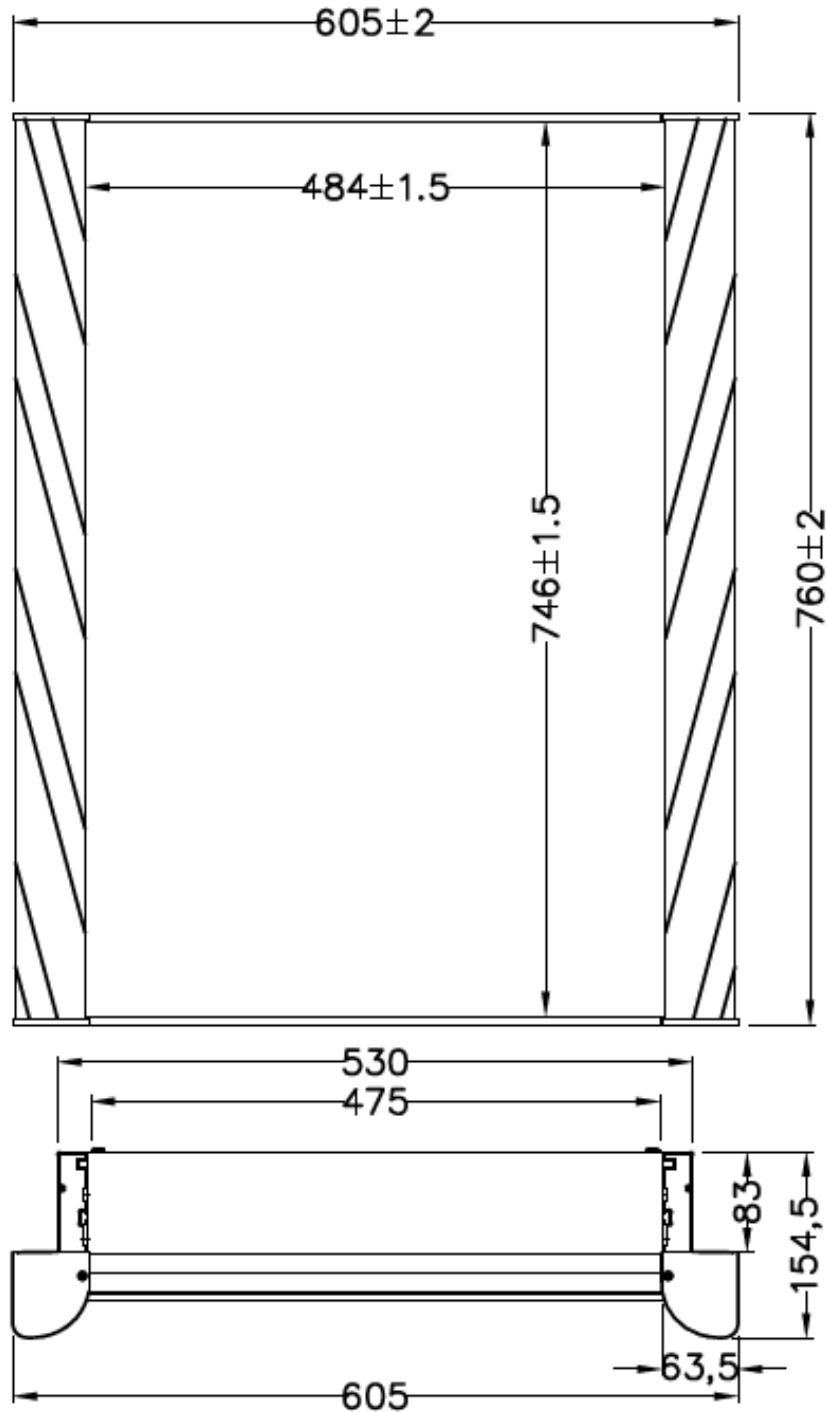

Measurements in millimetres mm

Information updated April 2016

Tel 0345 873 8840

crosswater<sup>™</sup>

TECHNICAL

bauhaus<sup>™</sup>

DUO MIRRORED ELECTRIC CABINET—RECESS/SURFACE MOUNT

Wall Hung

CBR6076AL

Measurements in millimetres mm

Information updated April 2016

Tel 0345 873 8840

crosswater<sup>™</sup>

TECHNICAL

bauhaus<sup>™</sup>

DUO MIRRORED ELECTRIC CABINET—RECESS/SURFACE MOUNT