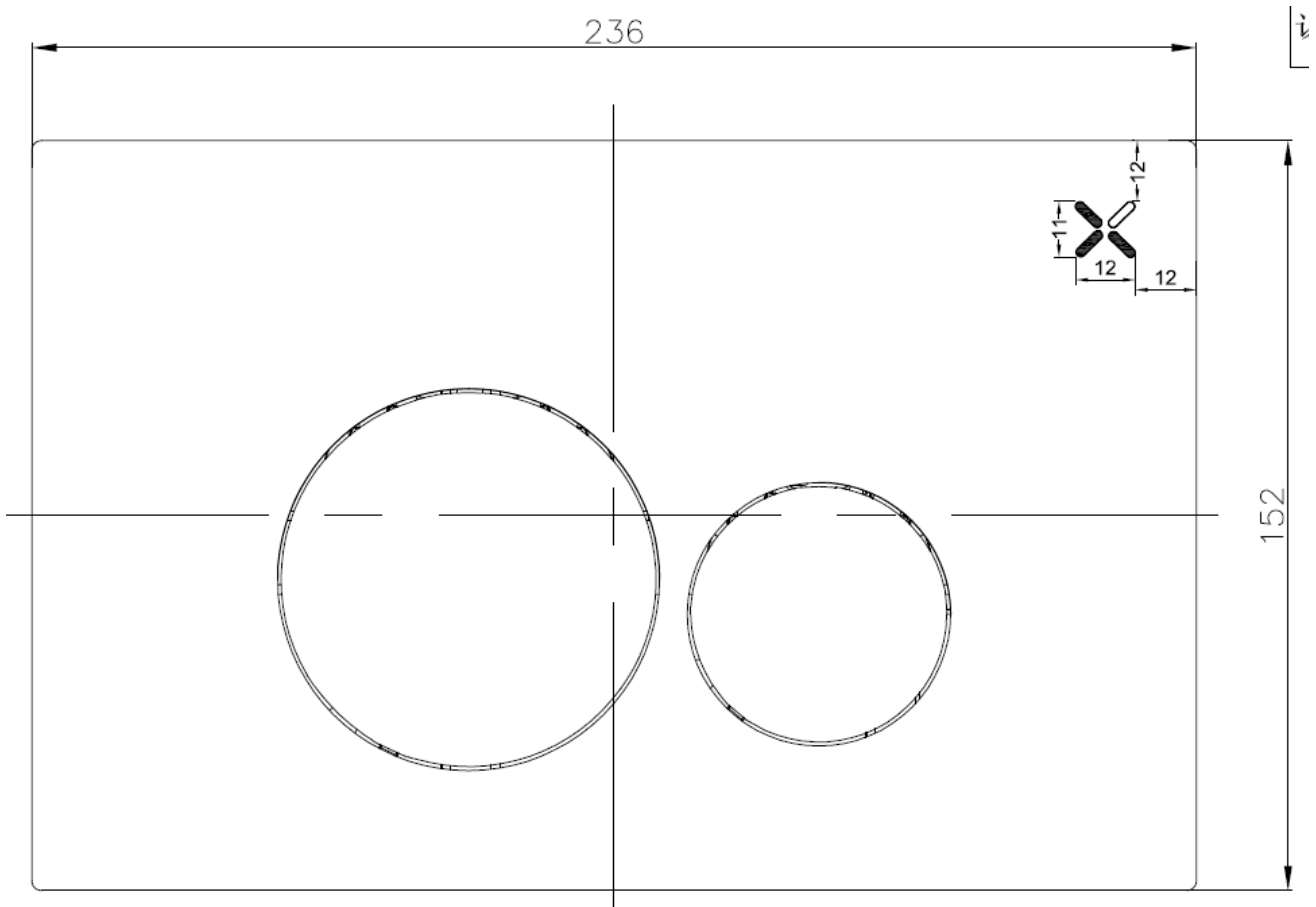

Measurements in millimetres mm  
Information updated January 2016  
Tel 0345 873 8840

bauhaus<sup>™</sup>

CENTRAL Decorative Plate Chrome

USE WITH ALL + FRAMES AND WCC CONCEALED CISTERNS

CEFLUSHC+