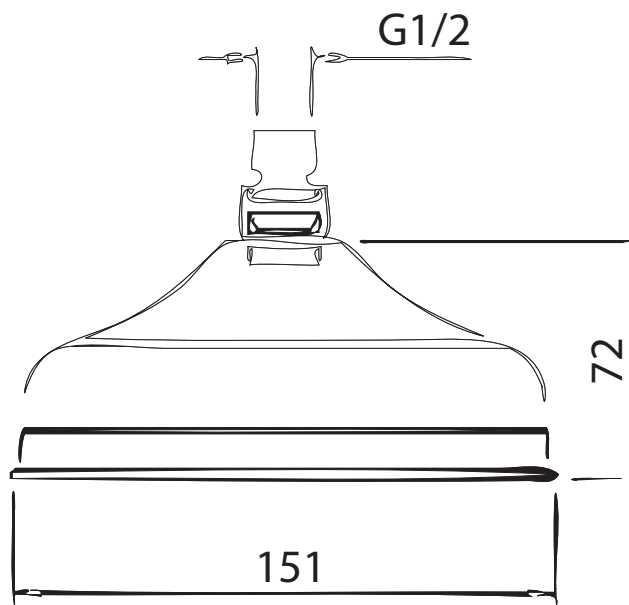

measurements in millimetres (mm)
information updated June 2014

tel | 01322 422767
web | www.crosswater.co.uk
email | technical@crosswater-holdings.co.uk

Belgravia 6' Fixed Head

Wall Or Ceiling Mounted

FH06C