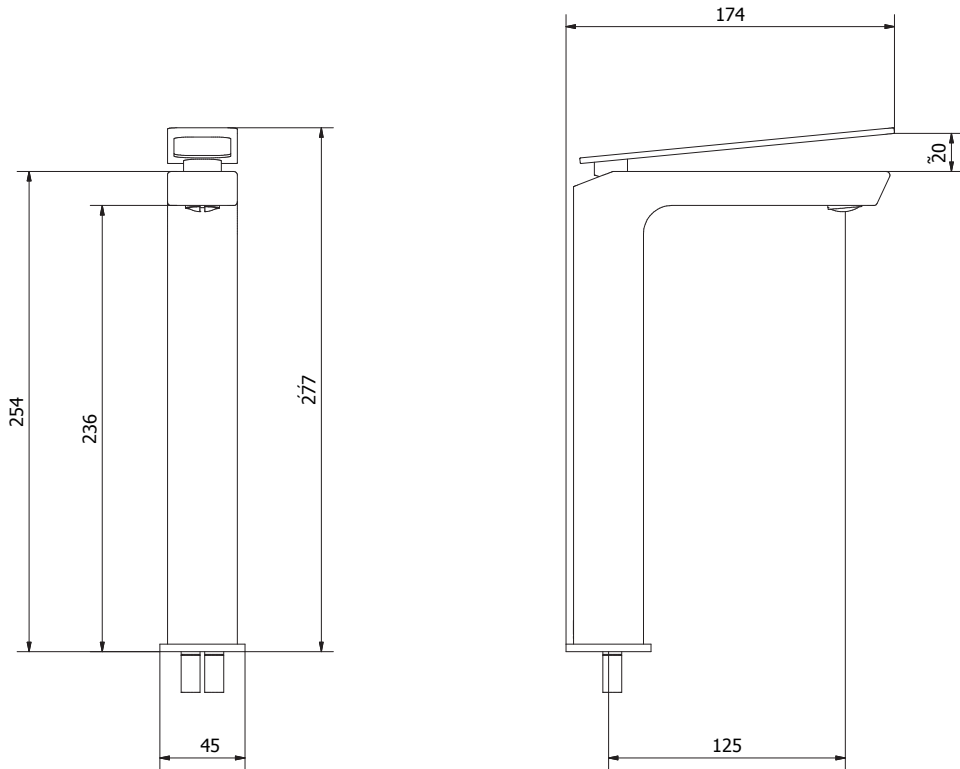

measurements in millimetres (mm)
information updated January 2015

tel | 01322 422767
web | www.crosswater.co.uk
email | technical@crosswater-holdings.co.uk

KELLY HOPPEN

Basin Tall Monobloc With No Pop-up Waste

Deck Mounted

KH03_112DNC

Available in Chrome (C)