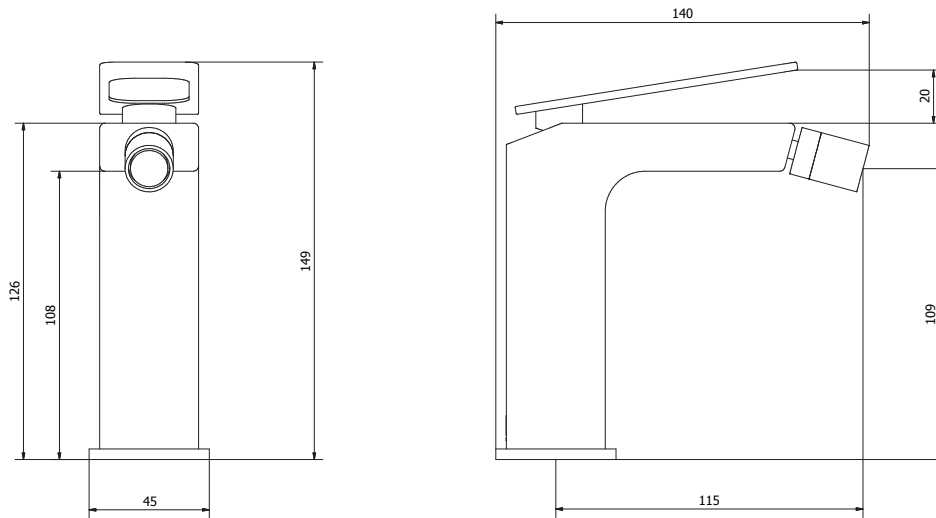

measurements in millimetres (mm)
information updated January 2015

tel | 01322 422767
web | www.crosswater.co.uk
email | technical@crosswater-holdings.co.uk

KELLY HOPPEN

Bidet Monobloc With Click Clack Waste

Deck Mounted

KH03_210DPC

Available in Chrome (C)