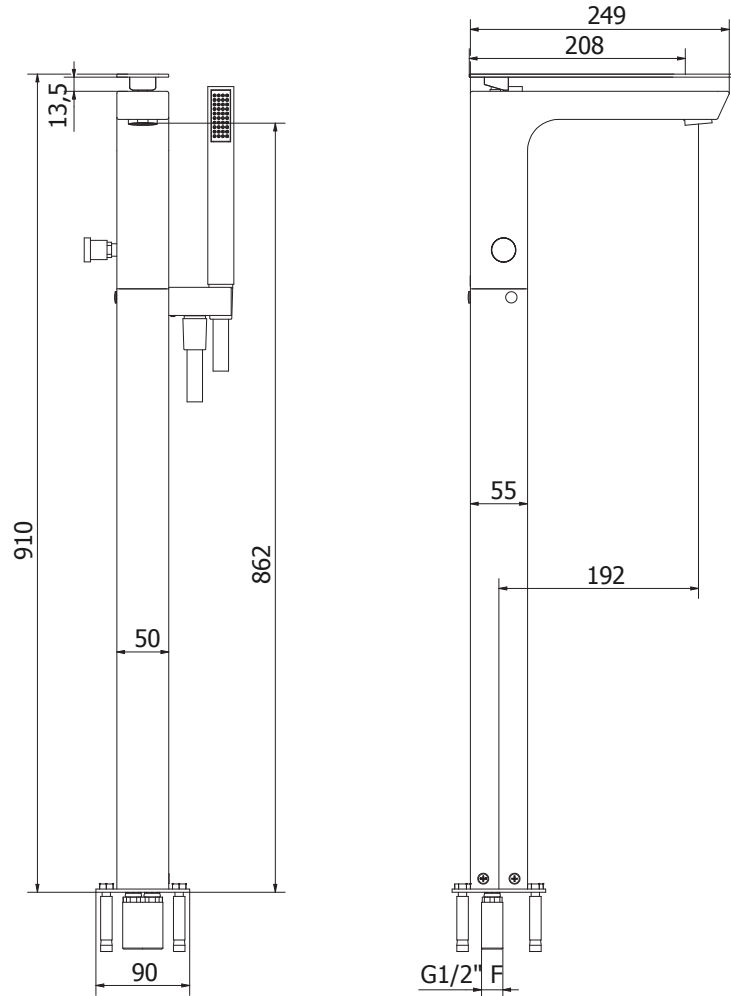

measurements in millimetres (mm)  
information updated May 2014

tel | 01322 422767  
web | www.crosswater.co.uk  
email | technical@crosswater-holdings.co.uk

KELLY HOPPEN

Bath shower mixer with shower kit

Floor standing

KH03\_415FC

Available in Chrome (C)