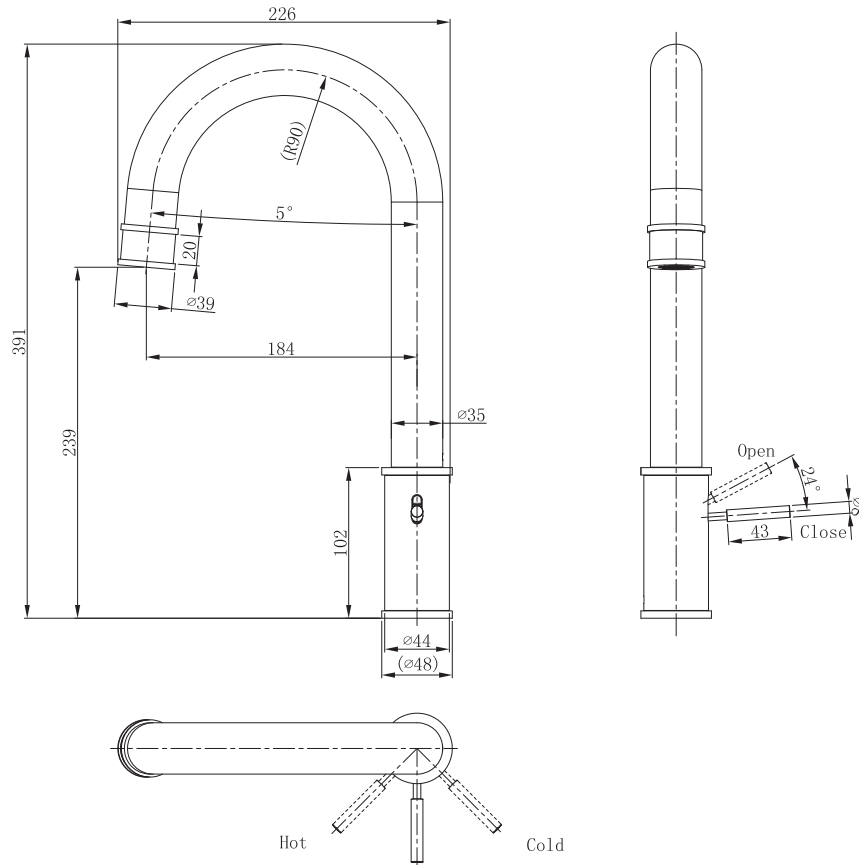

measurements in millimetres (mm)
information updated August 2014

tel | 01322 422767
web | www.crosswater.co.uk
email | technical@crosswater-holdings.co.uk

KELLY HOPPEN

Kitchen Mixer

Deck Mounted

KH05_712DC