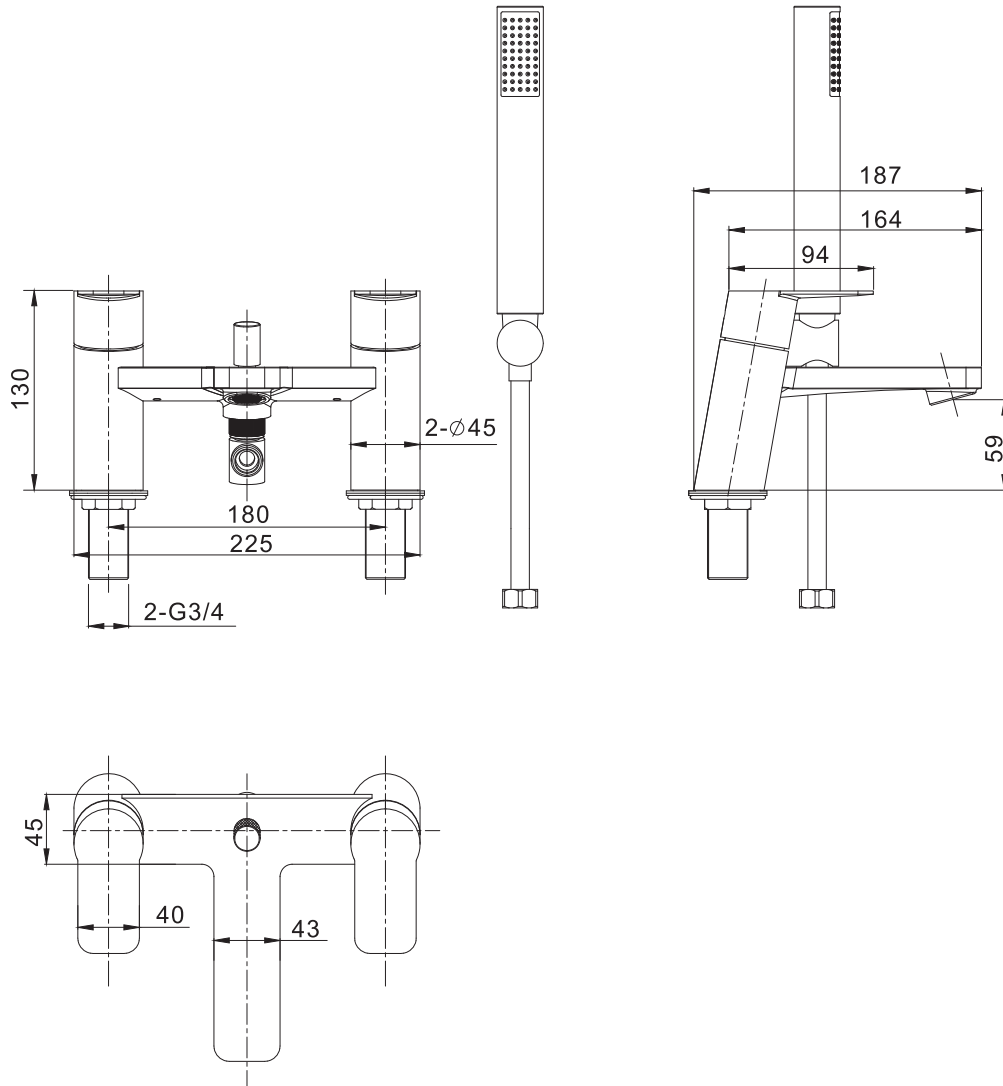

measurements in millimetres (mm)
information updated May 2014

tel | 01322 422767
web | www.crosswater.co.uk
email | technical@crosswater-holdings.co.uk

KELLY HOPPEN

Bath shower mixer with single mode kit

Deck Mounted

KH06_422DC

Available in Chrome (C)