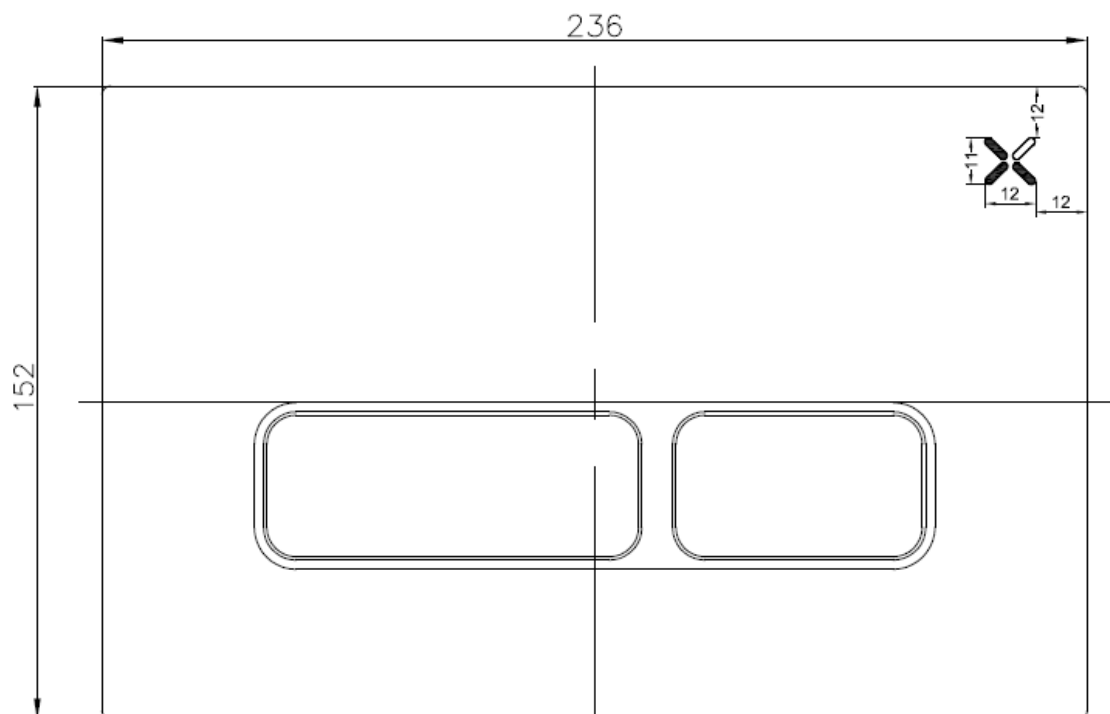

Measurements in millimetres mm  
Information updated January 2016  
Tel 0345 873 8840

bauhaus<sup>™</sup>

PIER Decorative Plate Chrome

USE WITH ALL FRAMES AND WCC CONCEALED CISTERNS

PIFLUSHC