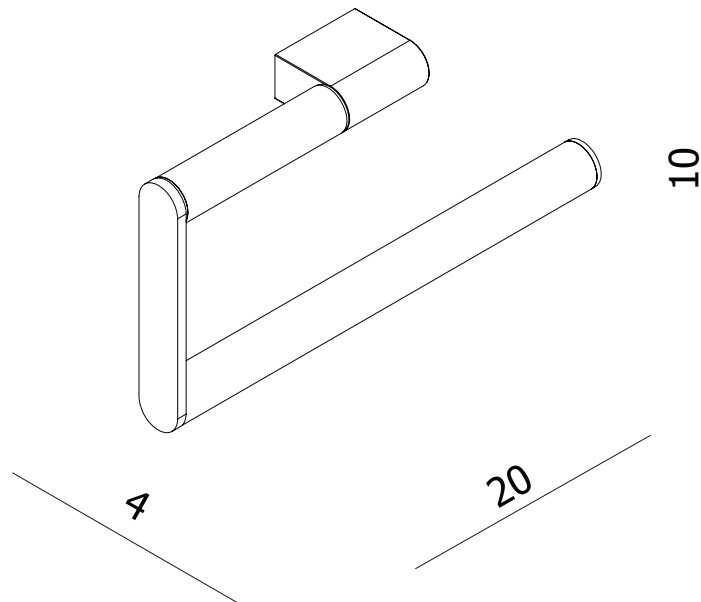

measurements in centimetres (cm)
information updated July 2014

tel | 01322 422767
web | www.crosswater.co.uk
email | technical@crosswater-holdings.co.uk

MIKE
PRO^x

Towel Ring

Wall Mounted

PRO013

Available in Chrome (C) Brushed Stainless Steel (V)