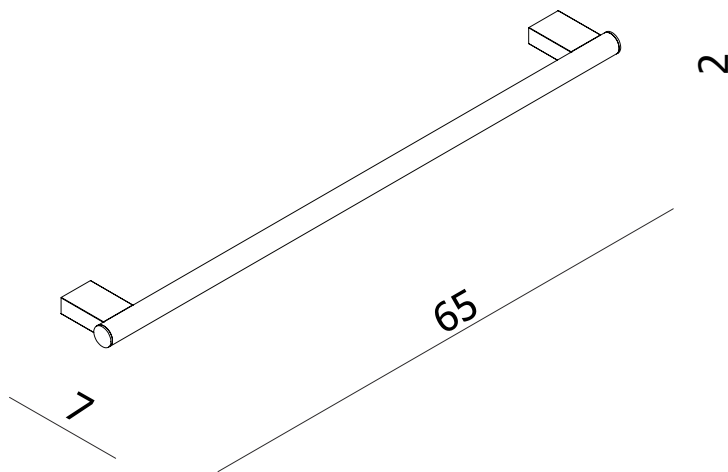

measurements in centimetres (cm)
information updated July 2014

tel | 01322 422767
web | www.crosswater.co.uk
email | technical@crosswater-holdings.co.uk

MIKE
PRO^x

Single Towel Rail 60cm

Wall Mounted

PRO023

Available in Chrome (C) Brushed Stainless Steel (V)