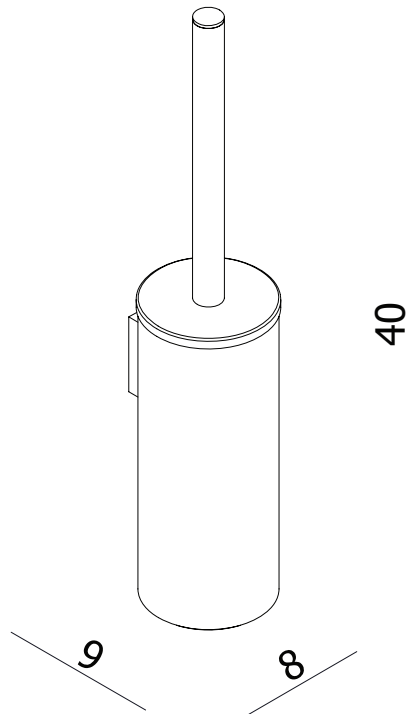

measurements in centimetres (cm)
information updated July 2014

tel | 01322 422767
web | www.crosswater.co.uk
email | technical@crosswater-holdings.co.uk

MIKE
PRO^x

Toilet Brush Set

Wall Mounted

PRO025

Available in Chrome (C) Brushed Stainless Steel (V)