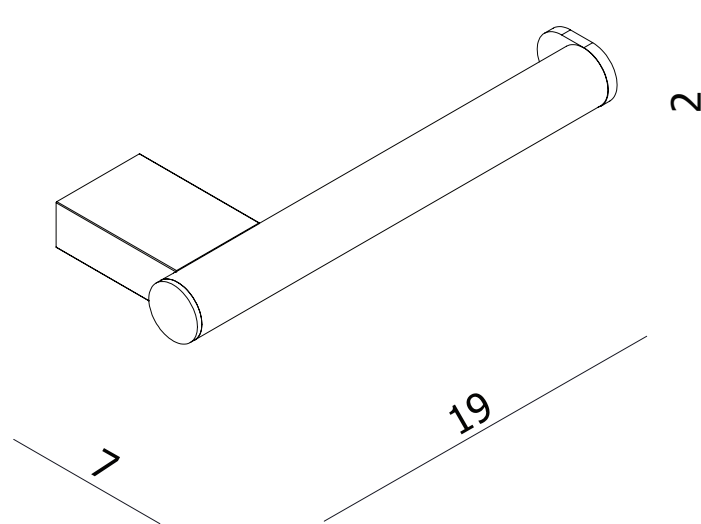

measurements in centimetres (cm)  
information updated July 2014

tel | 01322 422767  
web | www.crosswater.co.uk  
email | technical@crosswater-holdings.co.uk

MIKE  
PRO<sup>x</sup>

---

Toilet Roll Holder

---

Wall Mounted

---

PRO029

---

Available in Chrome (C) Brushed Stainless Steel (V)