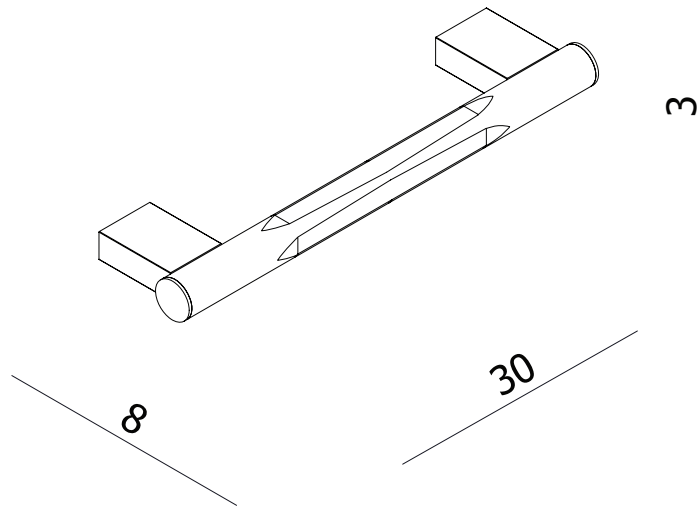

measurements in centimetres (cm)
information updated July 2014

tel | 01322 422767
web | www.crosswater.co.uk
email | technical@crosswater-holdings.co.uk

MIKE
PRO^x

Grab Bar Straight

Wall Mounted

PRO036

Available in Chrome (C) Brushed Stainless Steel (V)