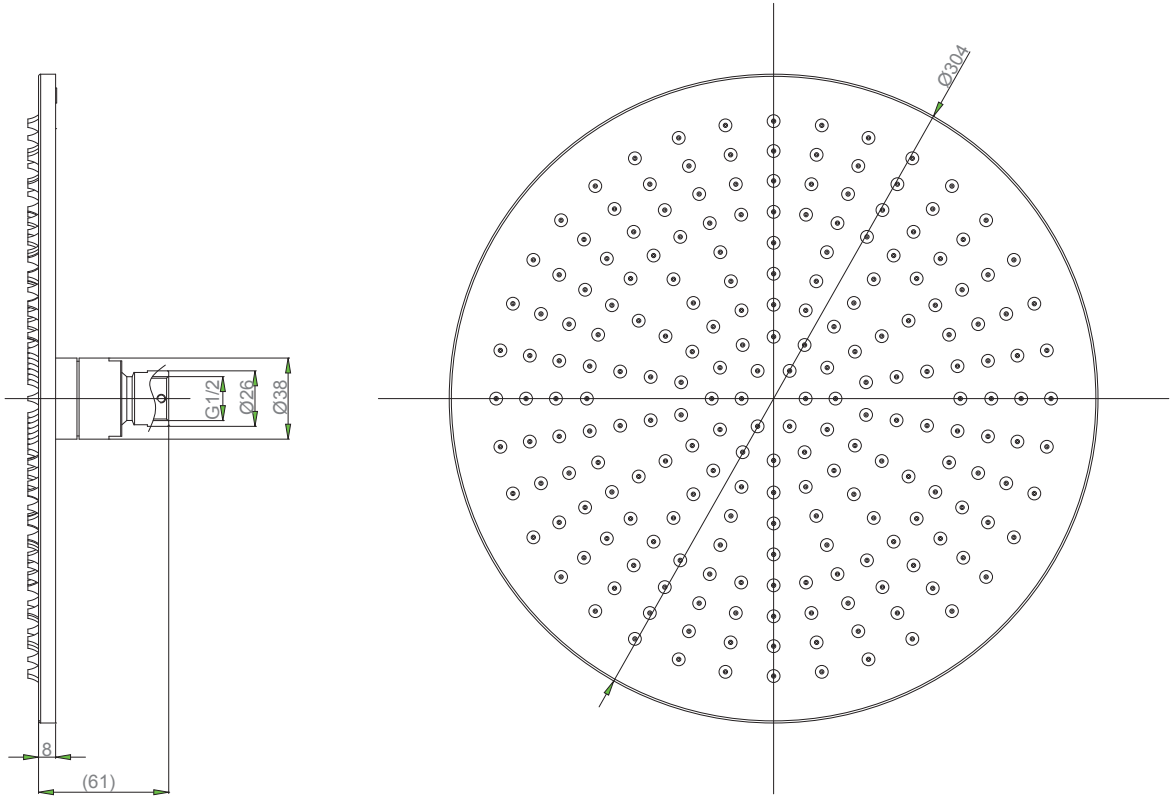

measurements in millimetres (mm)
information updated march 2013

tel | 01322 422767
web | www.crosswater.co.uk
email | technical@crosswater-holdings.co.uk

MIKE
PRO 

300mm Fixed Head

Wall or Ceiling Mounted