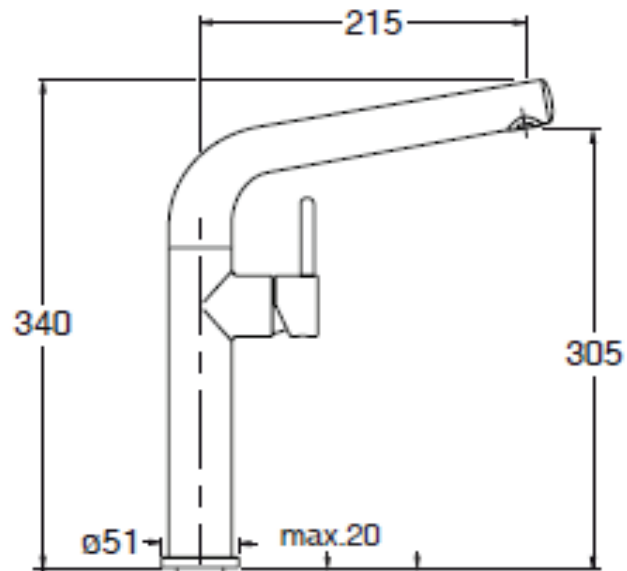

measurements in millimetres (mm)
information updated February 2014

tel | 01322 422767
web | www.crosswater.co.uk
email | technical@crosswater-holdings.co.uk

CUCINA

Tempo Side Lever Kitchen Mixer With Flexi Spray

Deck Mounted

TE714DC

Available in Chrome (C)