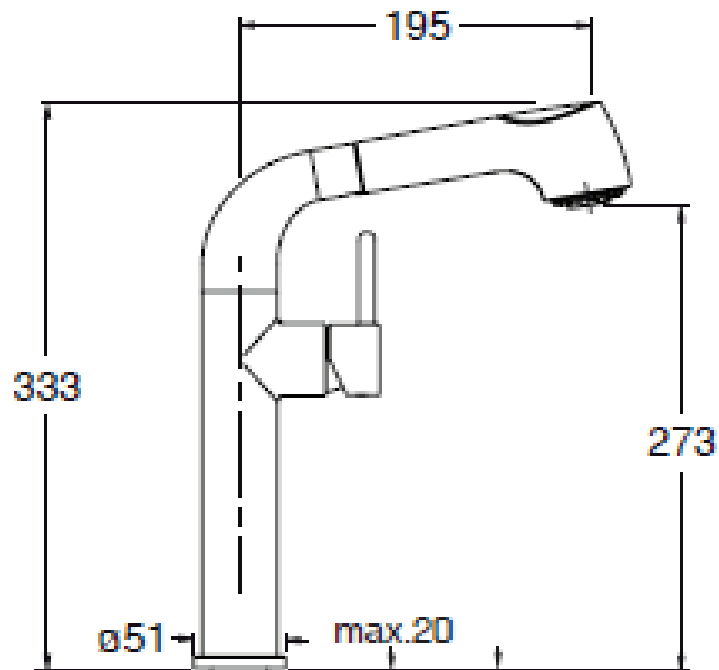

measurements in millimetres (mm)
information updated February 2014

tel | 01322 422767
web | www.crosswater.co.uk
email | technical@crosswater-holdings.co.uk

CUCINA

Tempo Side Lever Kitchen Mixer With Pull Out Spray

Deck Mounted

TE718DC

Available in Chrome (C)