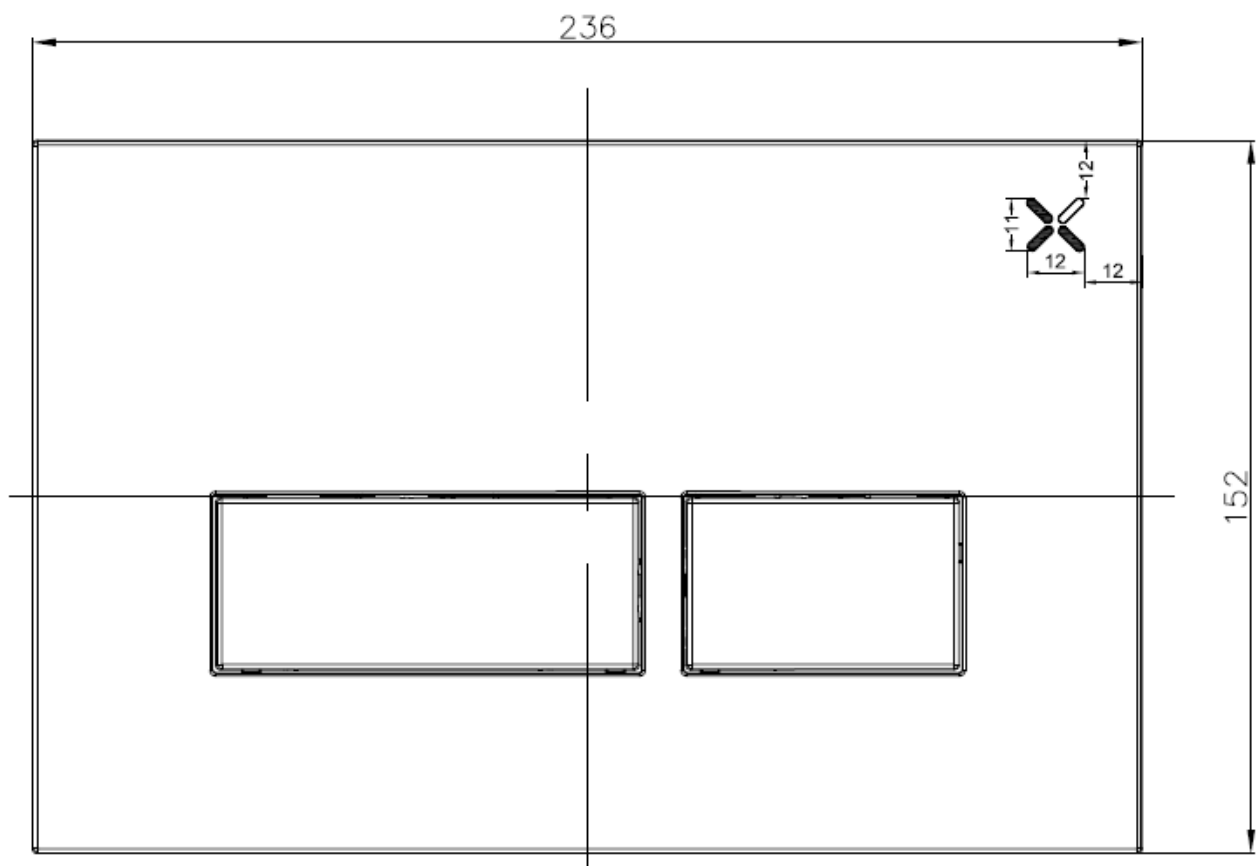

Measurements in millimetres mm
Information updated January 2016
Tel 0345 873 8840

bauhaus[™]

TEMPO Decorative Plate Chrome

USE WITH ALL + FRAMES AND WCC CONCEALED CISTERNS

TEFLUSHC+