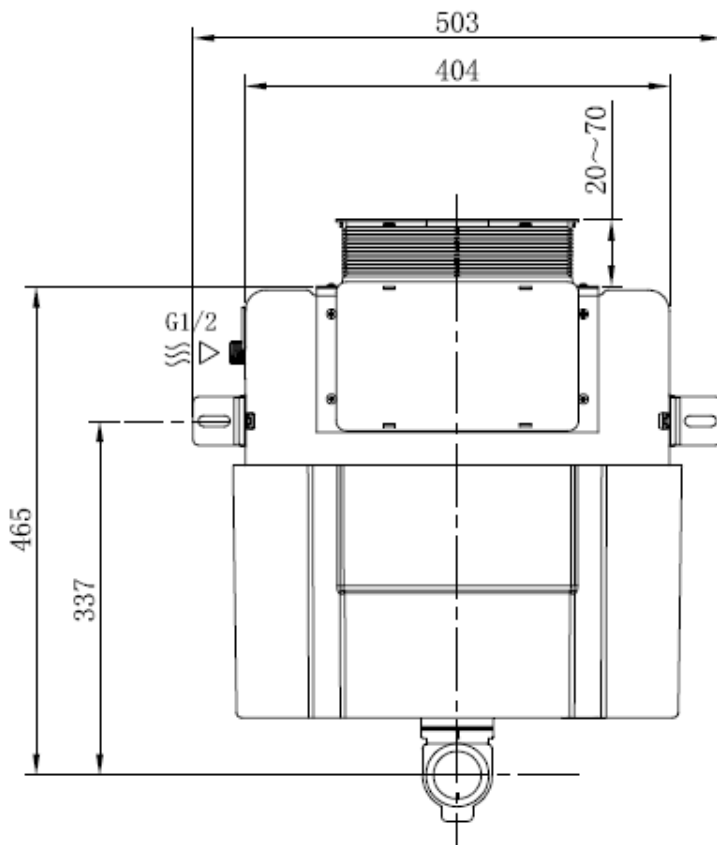

Measurements in millimetres mm
Information updated January 2016
Tel 0345 873 8840

bauhaus[™]

Standard Height Concealed cistern

Wall Mounted

WCC47X46+