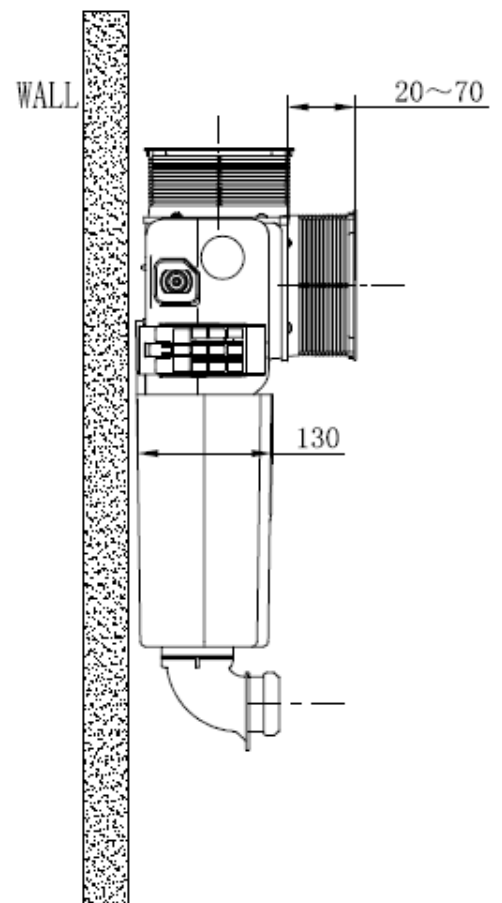

Measurements in millimetres mm
Information updated January 2016
Tel 0345 873 8840

bauhaus[™]

Standard Height Concealed cistern

Wall Mounted

WCC47X46+