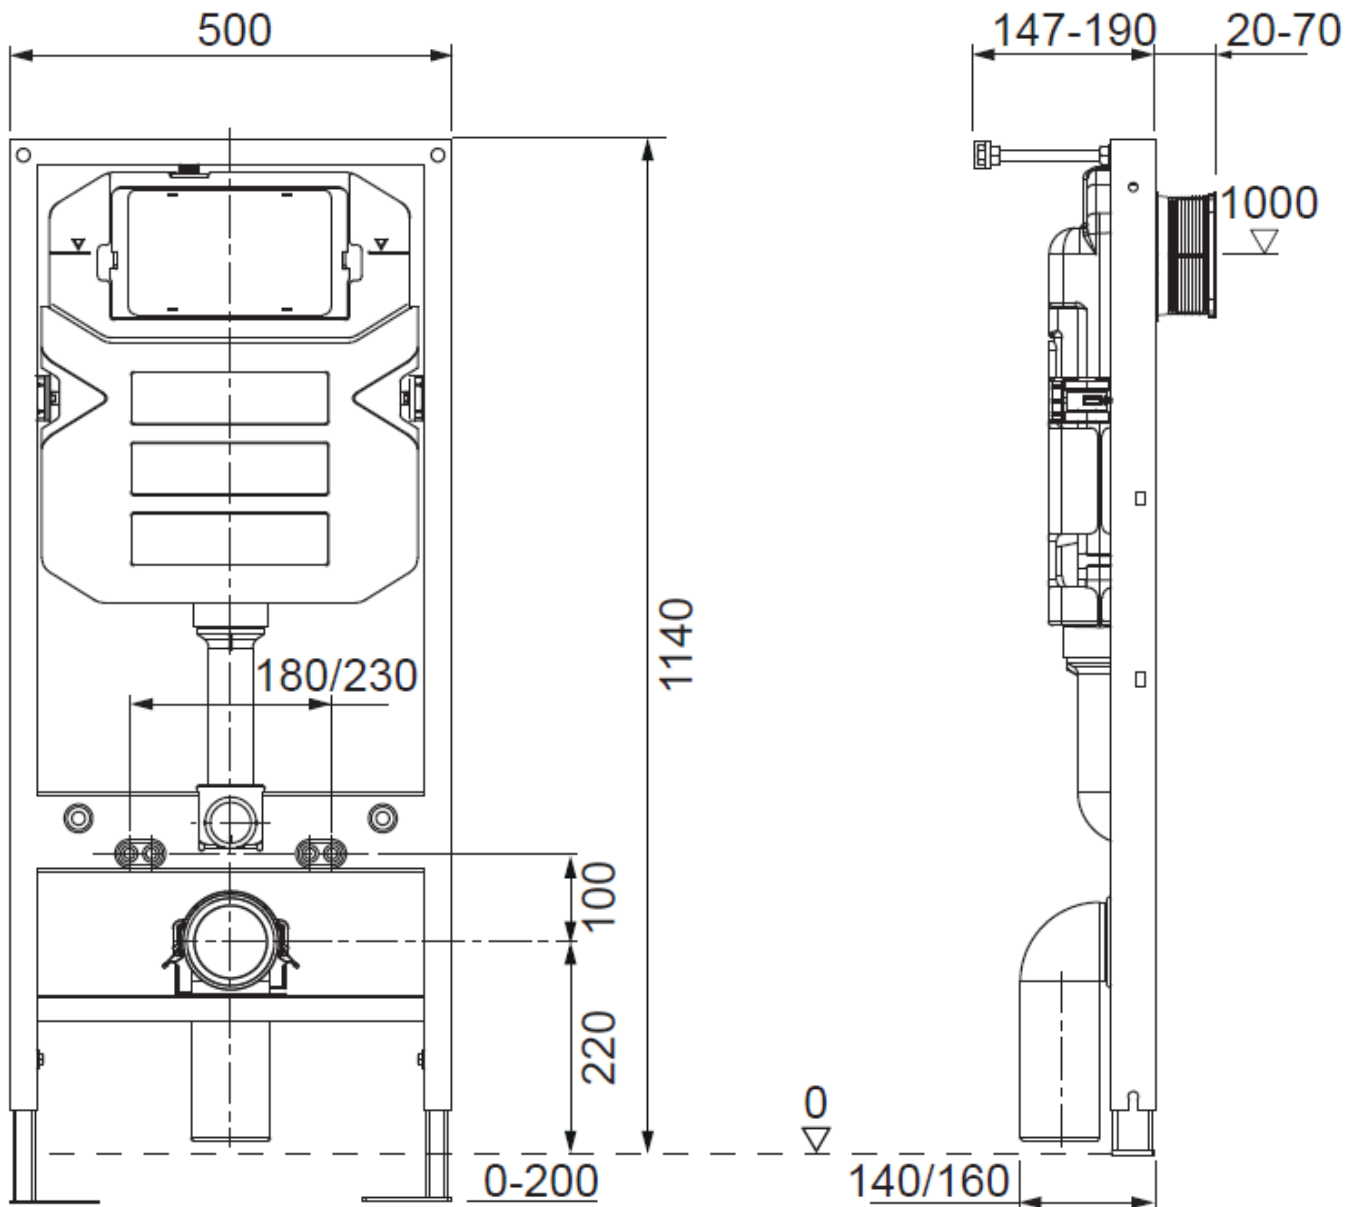

Measurements in millimetres mm  
Information updated January 2016  
tel 0345 873 8840

bauhaus<sup>™</sup>

1.18m WC Frame Support and cistern

Floor Mounted

WCF118X50+