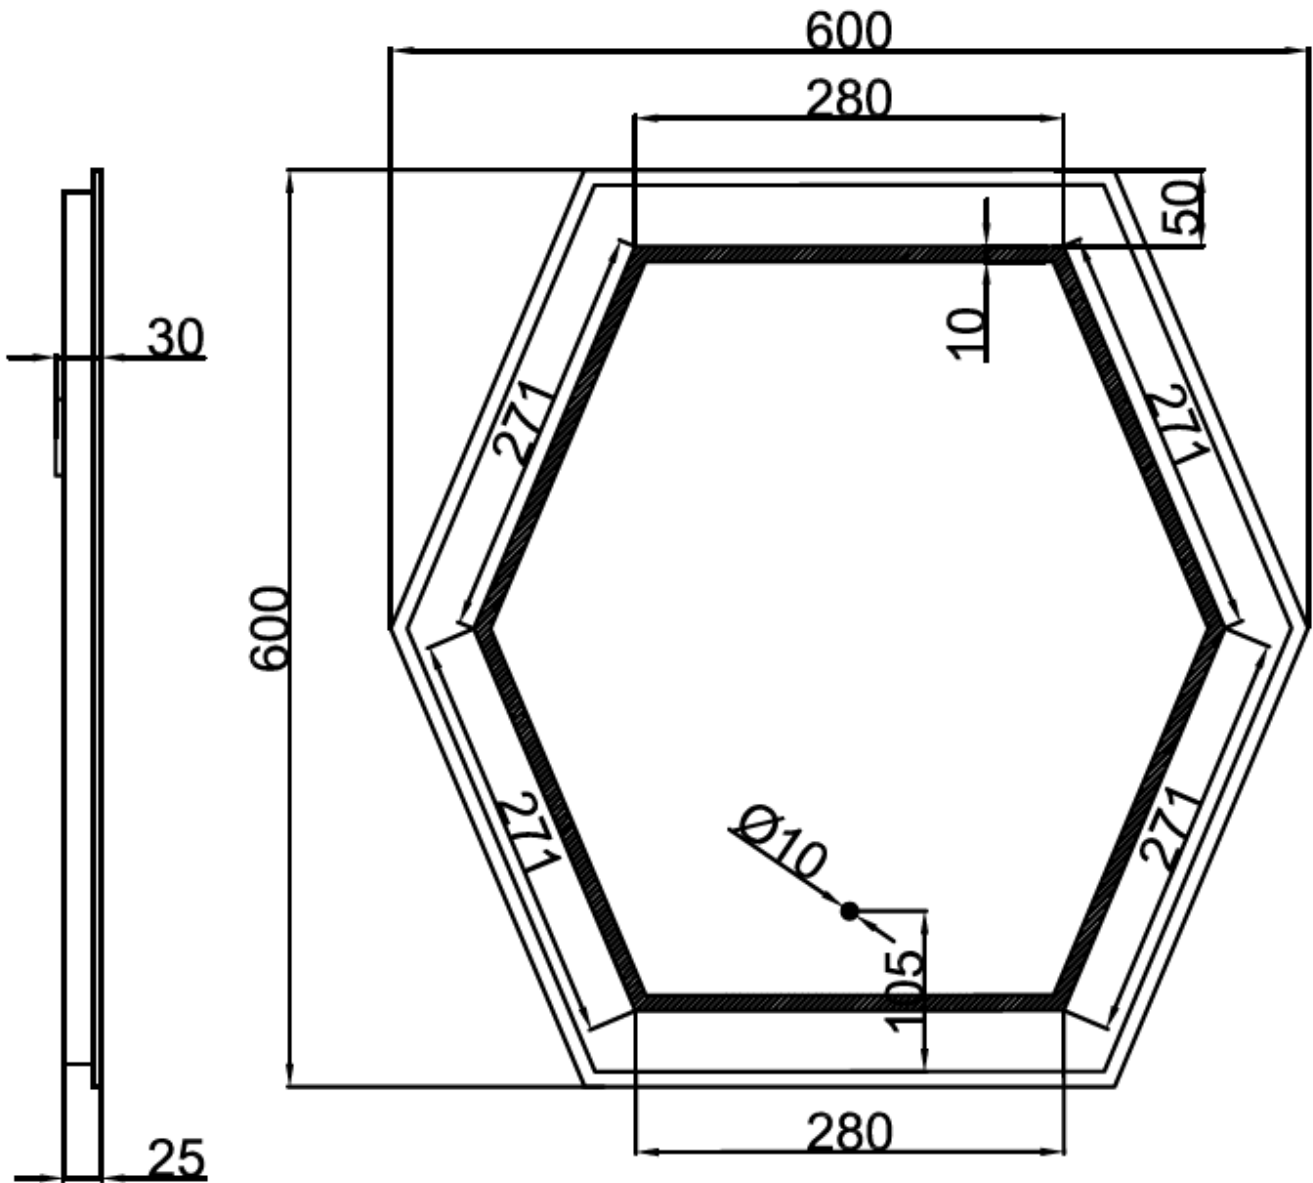

Measurements in millimetres mm

Information updated April 2016

Tel 0345 873 8840

crosswater[™]

TECHNICAL

bauhaus[™]

WALDORF LED LIT BACK MIRROR

Wall Hung

WF6060

Measurements in millimetres mm

Information updated April 2016

Tel 0345 873 8840

crosswater[™]

TECHNICAL

bauhaus[™]

WALDORF LED LIT BACK MIRROR