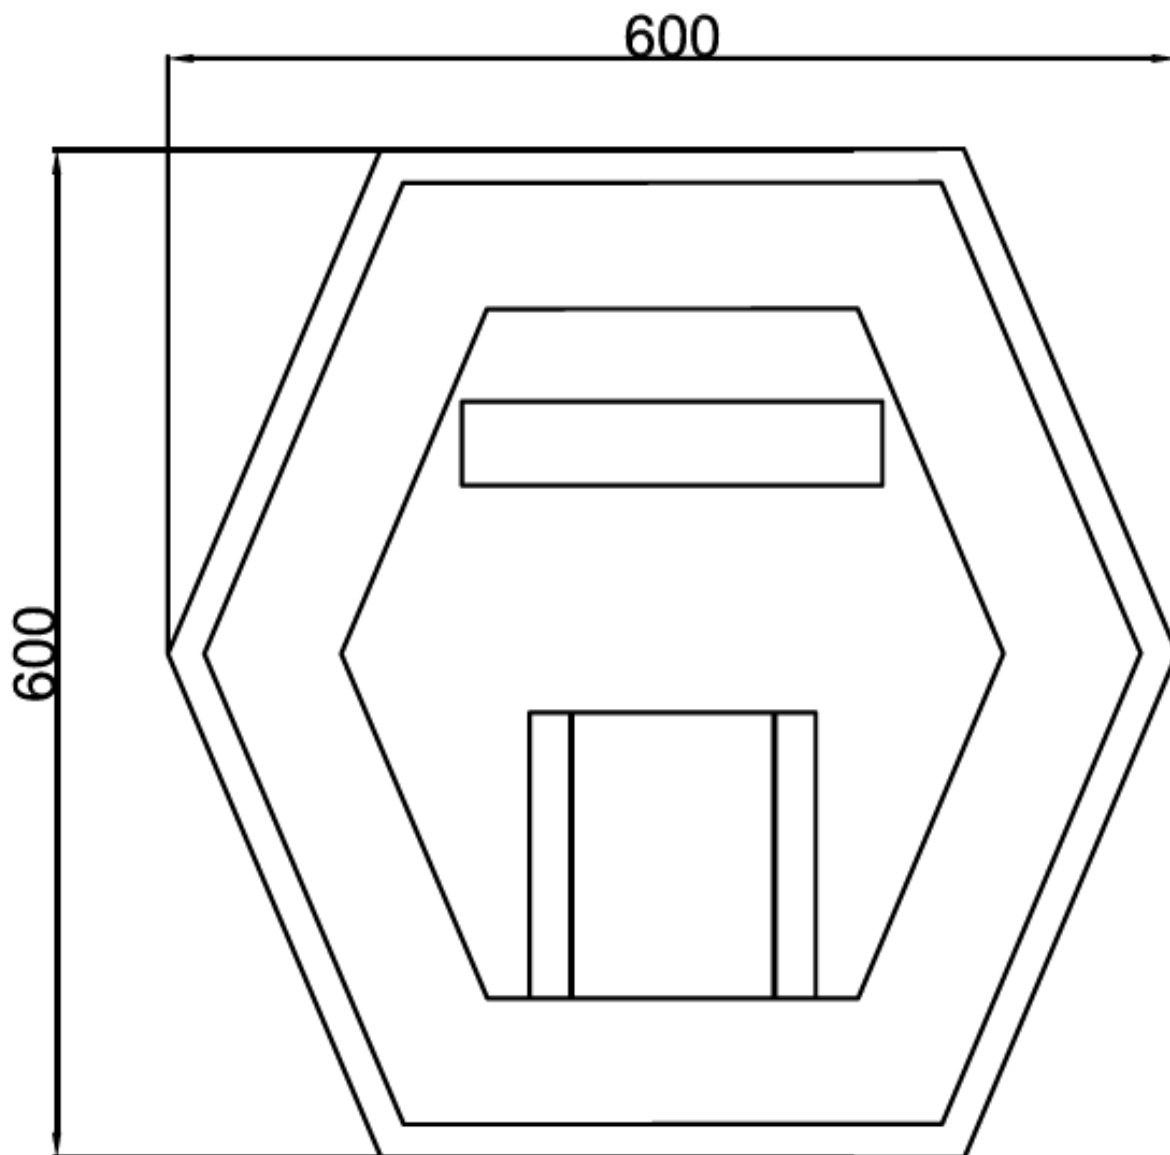

WF6060

Measurements in millimetres mm

Information updated April 2016

Tel 0345 873 8840

crosswater[™]

TECHNICAL

bauhaus[™]

WALDORF LED LIT BACK MIRROR