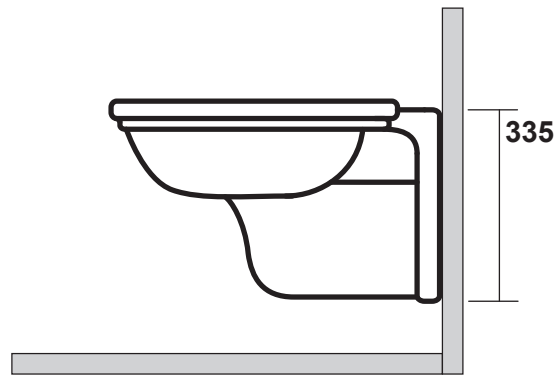

measurements in millimetres (mm)
information updated July 2015

tel | 01322 422767
web | www.crosswater.co.uk
email | technical@crosswater-holdings.co.uk

Waldorf
Bathroom Collection

Waldorf Wall Hung Bidet

Wall Mounted, with overflow, Single Tap Hole.

WF8006CW