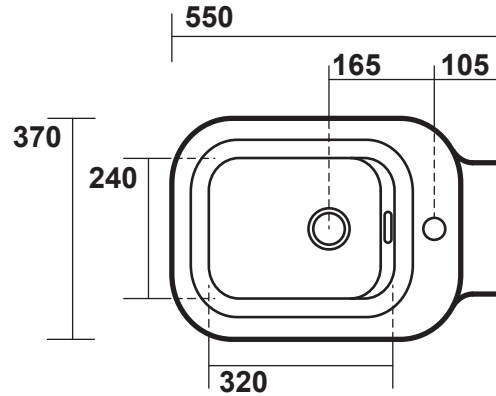

measurements in millimetres (mm)
information updated July 2015

tel | 01322 422767
web | www.crosswater.co.uk
email | technical@crosswater-holdings.co.uk

Waldorf
Bathroom Collection

Waldorf Wall Hung Bidet

Wall Mounted, with overflow, Single Tap Hole.

WF8006CW