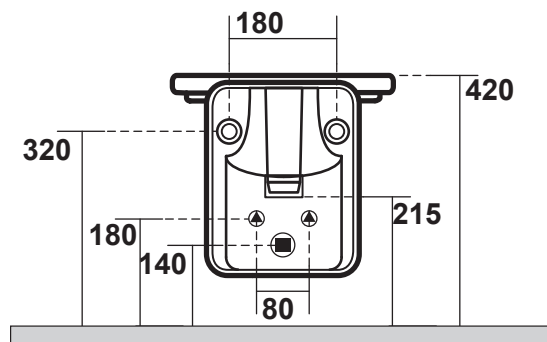

measurements in millimetres (mm)
information updated July 2015

tel | 01322 422767
web | www.crosswater.co.uk
email | technical@crosswater-holdings.co.uk

Waldorf
Bathroom Collection

Waldorf Wall Hung Bidet

Wall Mounted, with overflow, Single Tap Hole.

WF8006CW