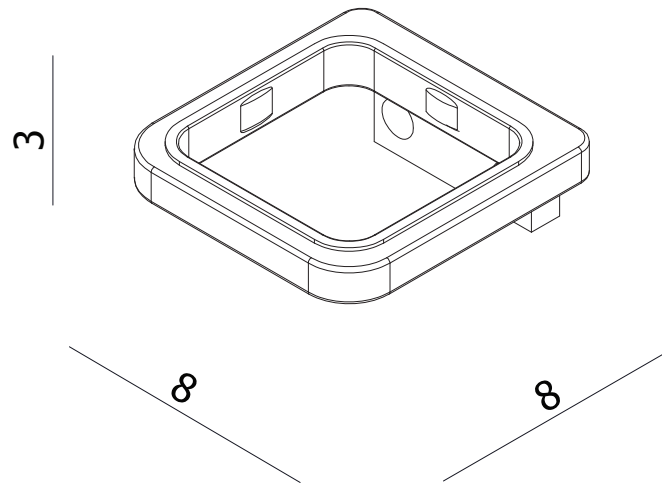

measurements in centimetres (cm)
information updated August 2014

tel | 01322 422767
web | www.crosswater.co.uk
email | technical@crosswater-holdings.co.uk

Single Wall Holder

Wall Mounted

WP003C

Available in Chrome (C)