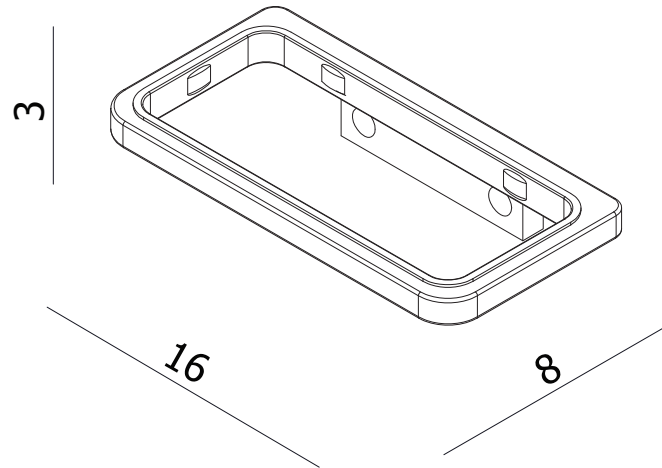

measurements in centimetres (cm)  
information updated August 2014

tel | 01322 422767  
web | [www.crosswater.co.uk](http://www.crosswater.co.uk)  
email | [technical@crosswater-holdings.co.uk](mailto:technical@crosswater-holdings.co.uk)

---

Double Wall Holder

---

Wall Mounted

---

WP005C

---

Available in Chrome (C)