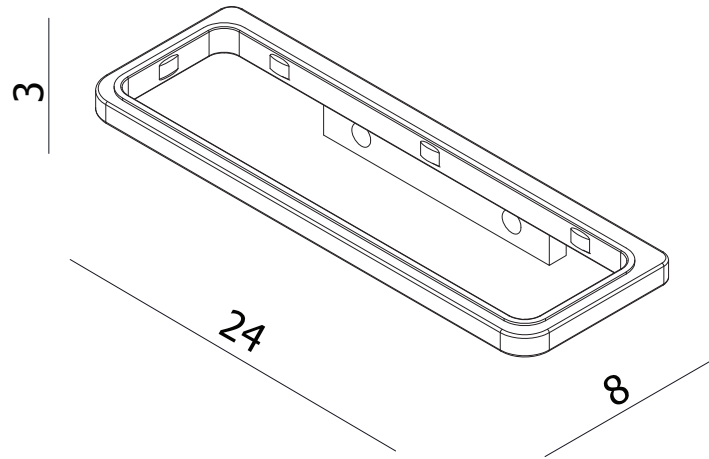

measurements in centimetres (cm)
information updated August 2014

tel | 01322 422767
web | www.crosswater.co.uk
email | technical@crosswater-holdings.co.uk

Triple Wall Holder

Wall Mounted

WP007C

Available in Chrome (C)