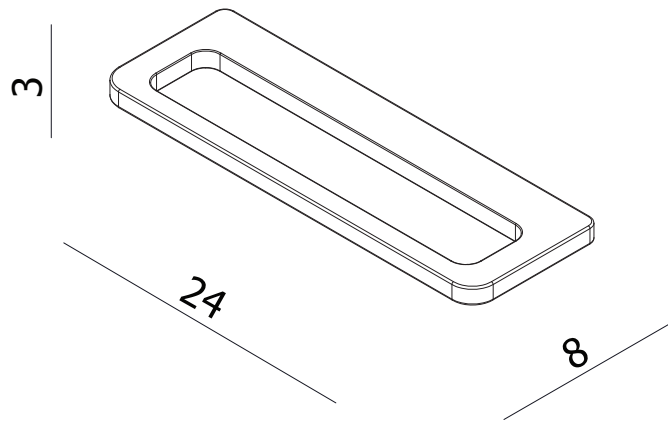

measurements in centimetres (cm)
information updated August 2014

tel | 01322 422767
web | www.crosswater.co.uk
email | technical@crosswater-holdings.co.uk

Towel Ring

Wall Mounted

WP013C

Available in Chrome (C)