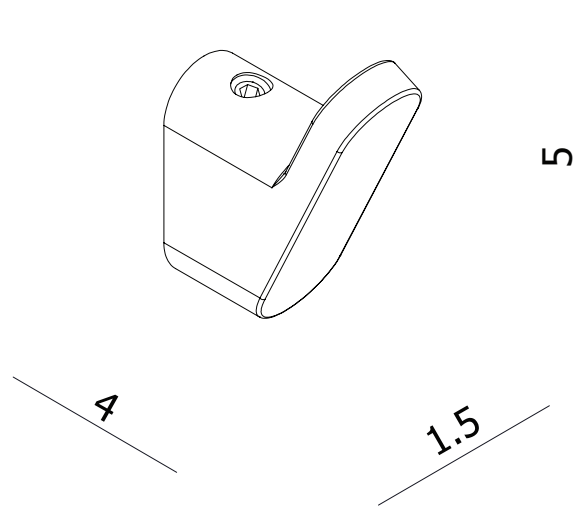

measurements in centimetres (cm)  
information updated August 2014

tel | 01322 422767  
web | www.crosswater.co.uk  
email | technical@crosswater-holdings.co.uk

---

Robe Hook Single

---

Wall Mounted

---

WP021C