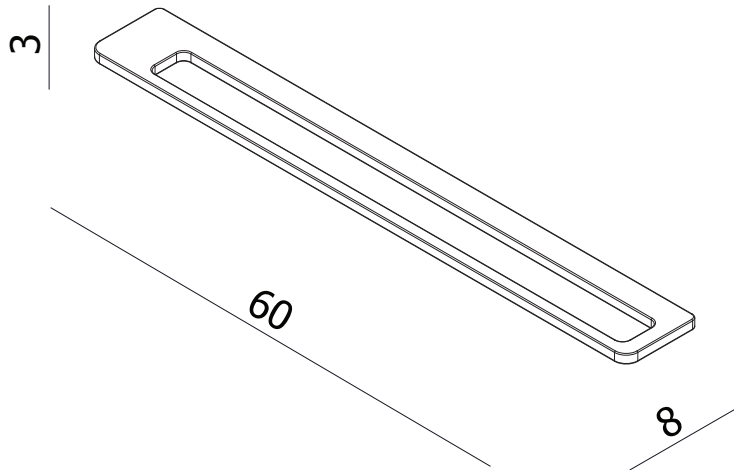

measurements in centimetres (cm)
information updated August 2014

tel | 01322 422767
web | www.crosswater.co.uk
email | technical@crosswater-holdings.co.uk

Towel Rail Single

Wall Mounted

WP023C

Available in Chrome (C)