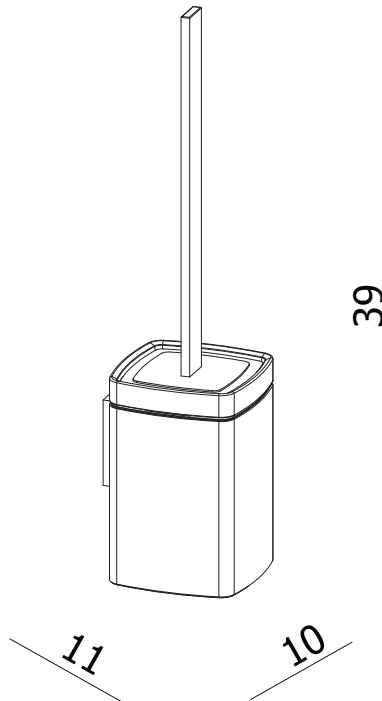

measurements in centimetres (cm)
information updated August 2014

tel | 01322 422767
web | www.crosswater.co.uk
email | technical@crosswater-holdings.co.uk

Toilet Brush Holder

Wall Mounted

WP025C

Available in Chrome (C)