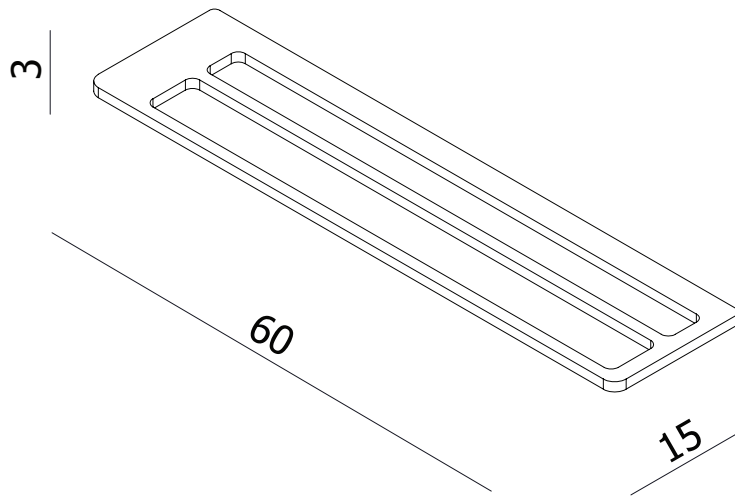

measurements in centimetres (cm)
information updated August 2014

tel | 01322 422767
web | www.crosswater.co.uk
email | technical@crosswater-holdings.co.uk

Towel Rail Double

Wall Mounted

WP028C

Available in Chrome (C)