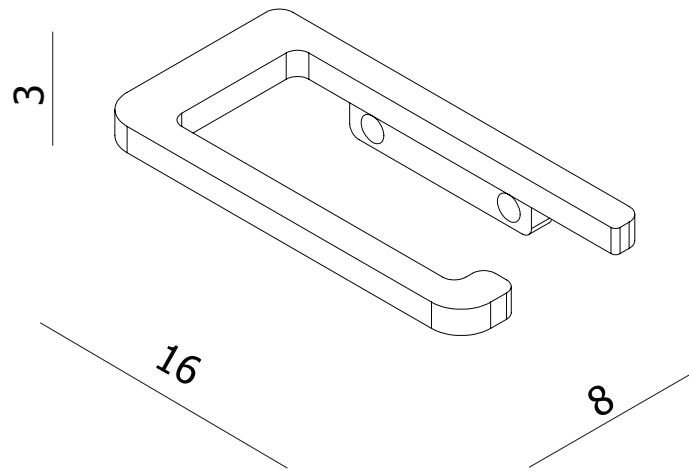

measurements in centimetres (cm)
information updated August 2014

tel | 01322 422767
web | www.crosswater.co.uk
email | technical@crosswater-holdings.co.uk

Toilet Roll Holder

Wall Mounted

WP029C

Available in Chrome (C)